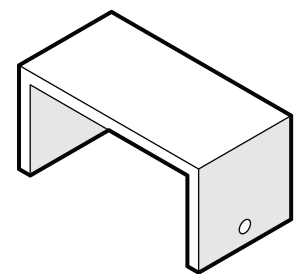

x 2

Bracket — P13275-XX

Something missing?
Call (833) 665-6300

1