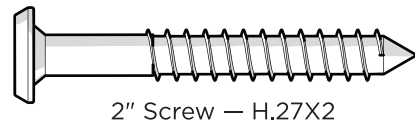

2" Screw — H.27X2

B x 5