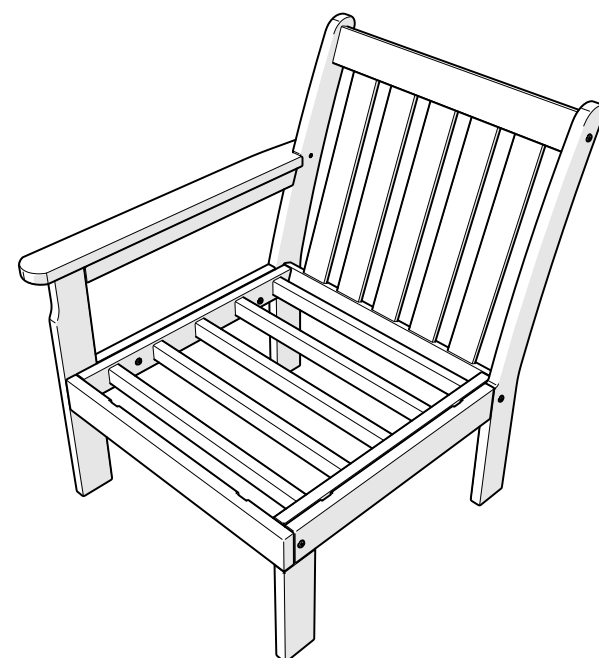

20-year warranty

Great news! Your POLYWOOD warranty is already activated, no need to send anything in. Located on the bottom of each item is a sticker with a serial number. Please keep this number for your records.

View our full warranty:
polywoodoutdoor.com/warranty

Having trouble?

If you have questions or concerns regarding assembly instructions or missing parts, please contact us at hello@polywoodoutdoor.com or (833) 665-6300

Cleaning tips

For a Quick Clean:

Simply wipe down with soap and water.

For a Deep Clean:

Wipe on 1/3 bleach and 2/3 water solution with a clean cloth and let it sit on the lumber for a few minutes (this will not affect the color). Then, loosen any dirt and debris that may catch in surface grooves with a soft bristle brush; hose down to rinse.

For a High-Power Clean:

Use a pressure power washer (not exceeding 1,500 psi) to spray off dirt and debris. Apply a 1/3 bleach and 2/3 water solution and scrub with a soft bristle brush. Hose down to rinse.

POLYWOOD

Assembly Instructions

GN2301LAFX Vineyard Modular Left Arm Chair

Thank You

Thank you for choosing POLYWOOD!
We hope our furniture helps create a gathering place for you and your loved ones to enjoy for many years to come!

Join the POLYWOOD Owner's Community

Sign up at:

polywoodoutdoor.com/welcome

As a POLYWOOD Owner, you'll be among the first to access exclusive information about new product launches, special promotions, and giveaways.

Reach Out

Questions? Please contact us:
hello@polywoodoutdoor.com
(833) 665-6300

Watch & Learn

For assembly tips and videos visit:
polywoodoutdoor.com/assembly

Share your space

We love to see where our furniture ends up — snap a pic and tag it on Instagram or Facebook for your chance to be featured on our social channels!

#polywood #rethinkoutdoor

facebook.com/polywoodoutdoor

@POLYWOOD

pinterest.com/polywood

youtube.com/polywood

Did you know?

On average, POLYWOOD recycles 400,000 milk jugs a day!

Learn more about our story:
genuinePOLYWOOD.com