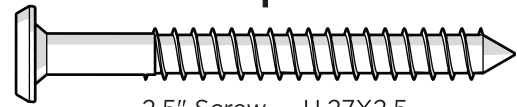

# TOOLS

4mm T-handle  
hex key (included)

4mm hex key  
(included)

# PARTS

x4

2.5" Screw — H.27X2.5

x2

3" Screw — H.27X3

1

2

3