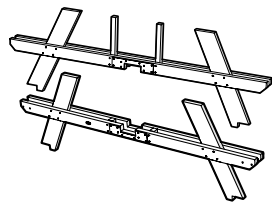

TOOLS

#2 Phillips screwdriver
#2 Square screwdriver
(Screw Gun Recommended
-Not Included)

7/16" wrench
(Not Included)

PARTS

x4

A x8

2.5" Phillips Screw - H8X2.5

B x4

3.5" SQ Flat Deck - H10X3.5SQ

C x8

4" Bolt - H516-18X4

x8

Washer

Something missing?
Call (833) 665-6300

1

Repeat one more time