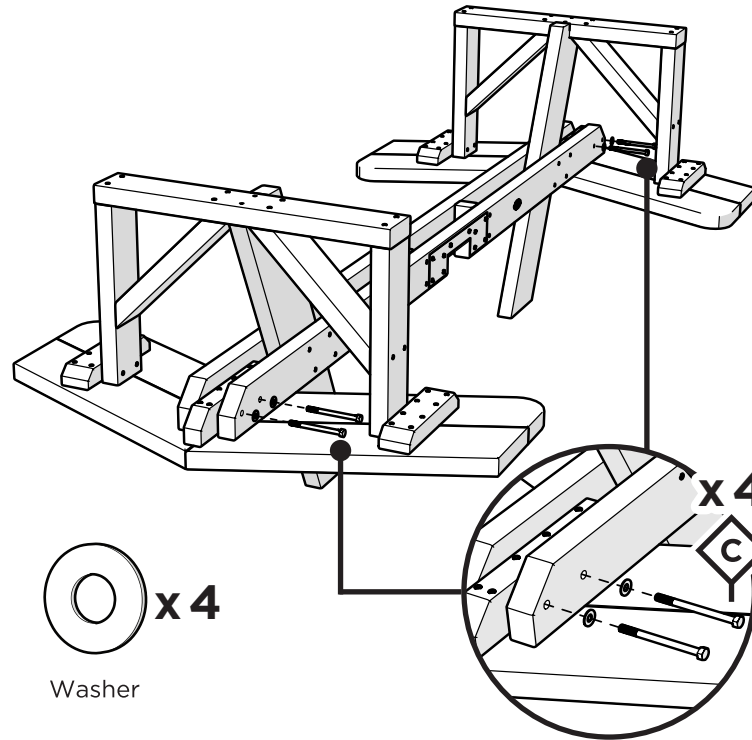

3.5" SQ Flat Deck - H10X3.5SQ

C x8

4" Bolt - H516-18X4

x8

Washer

Something missing?
Call (833) 665-6300

1

Repeat one more time