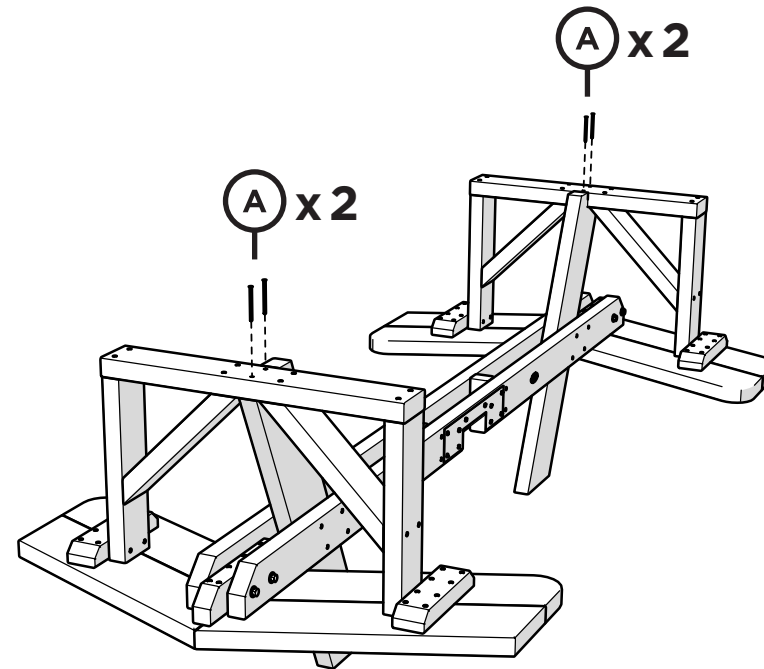

x4

Washer

2

A x2

A x2

4