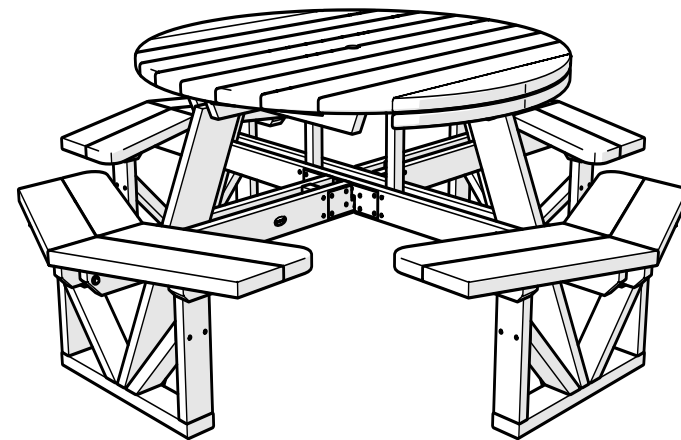

POLYWOOD

Assembly Instructions

PH53 Park 53" Octagon Table

20-year warranty

View our full warranty:
polywoodoutdoor.com/warranty

Having trouble?

If you have questions or concerns regarding assembly instructions or missing parts, please contact us at hello@polywoodoutdoor.com or (833) 665-6300