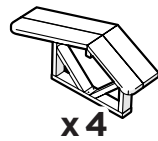

TOOLS

#2 Phillips screwdriver
#2 Square screwdriver
(Screw Gun Recommended
-Not Included)

7/16" wrench
(Not Included)

PARTS

x4

A x8

2.5" Phillips Screw - H8X2.5

B x4

3.5" SQ Flat Deck - H10X3.5SQ

C x8

4" Bolt - H516-18X4

x8

Washer

Something missing?
Call (833) 665-6300

1

Repeat one more time

x4

Washer

2

A x2

A x2

4

5

B x4

Braces on upper seat section
go inside table frame

3

POLYWOOD