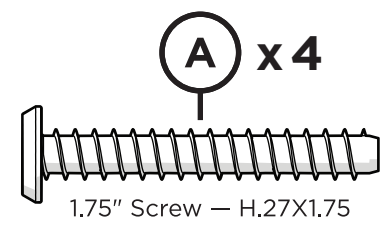

TOOLS

PARTS