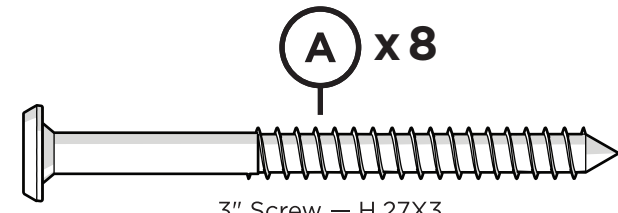

TOOLS

4mm T-handle hex key (included)

3/8" wrench (not included)

PARTS

Separate box

A x 8
3" Screw — H.27X3

B x 8
2.5" Screw — HHW14X2.5

Something missing?
Call (833) 665-6300