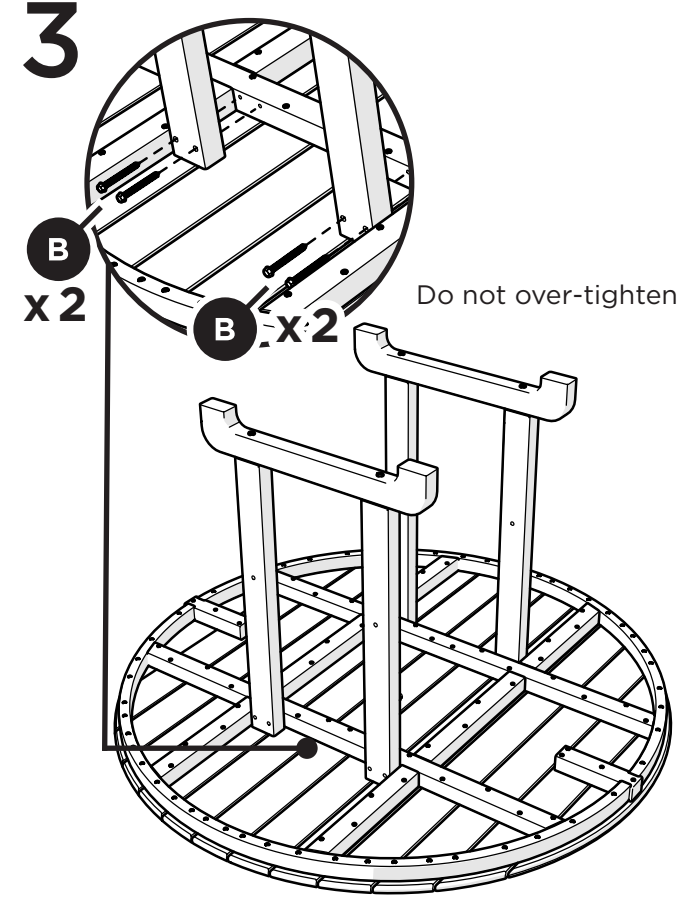

TOOLS

PARTS

Separate box

Something missing?
Call (833) 665-6300

1

2

3

4

POLYWOOD