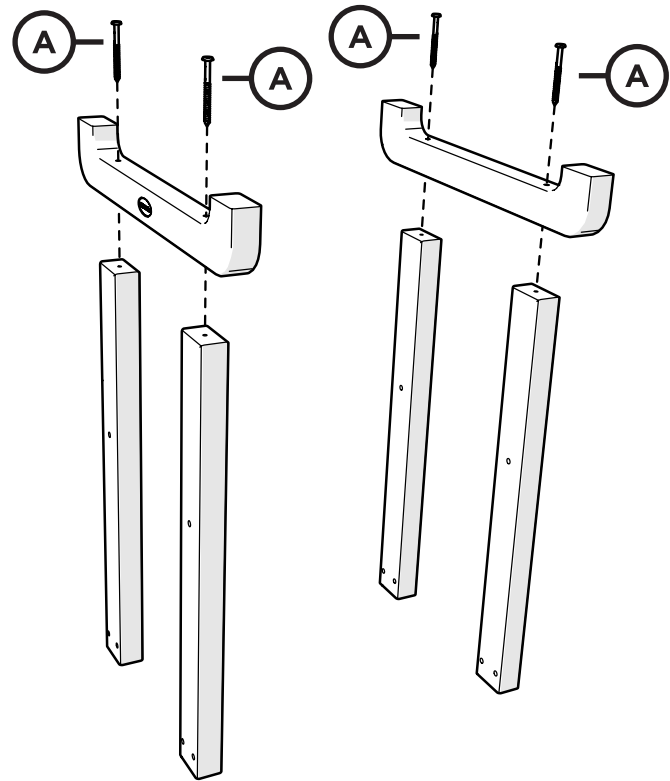

TOOLS

PARTS

Separate box

Something missing?
Call (833) 665-6300

1

2

3

4

POLYWOOD