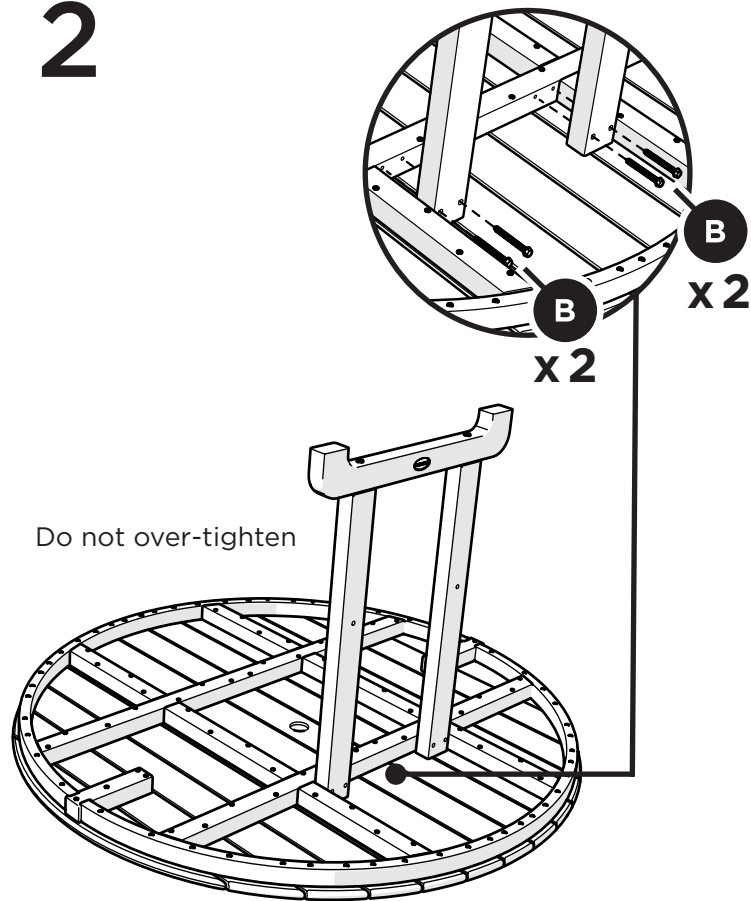

TOOLS

PARTS

Separate box

Something missing?
Call (833) 665-6300

1

2

3

4

POLYWOOD