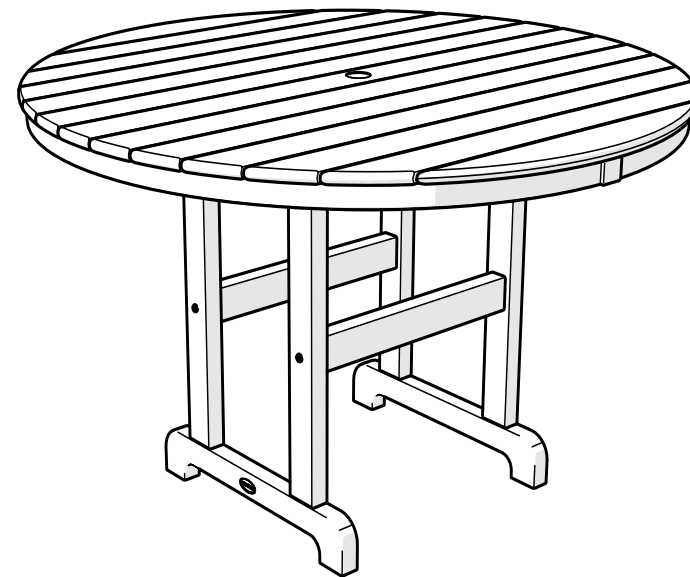

POLYWOOD

Assembly Instructions

RT248, RCT248, RRT248, RBT248 Round 48" Table

20-year warranty

View our full warranty:
polywoodoutdoor.com/warranty

Having trouble?

If you have questions or concerns regarding assembly instructions or missing parts, please contact us at hello@polywoodoutdoor.com or (833) 665-6300