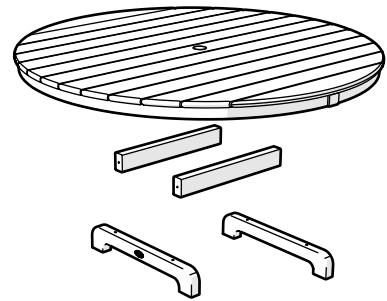

TOOLS

4mm T-handle hex key (included)

3/8" wrench (not included)

PARTS

Separate box

A x 8
3" Screw — H.27X3

B x 8
2.5" Screw — HHW14X2.5

Something missing?
Call (833) 665-6300