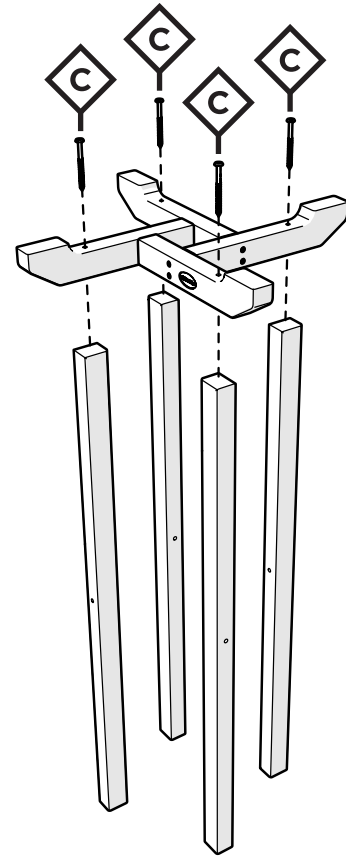

A x 4

.81" Screw — H.27x.81

B x 4

2" Screw — H.27X2

C x 8

3" Screw — H.27X3

Something missing?
Call (833) 665-6300

1