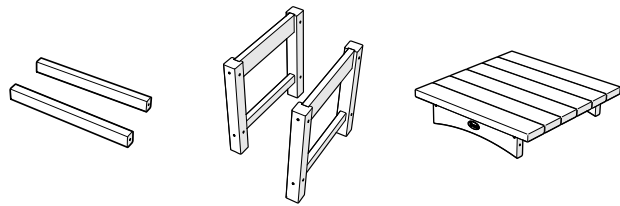

TOOLS

4mm T-handle
hex key (included)

PARTS

A x8

3" Screw — H.27X3

1

2