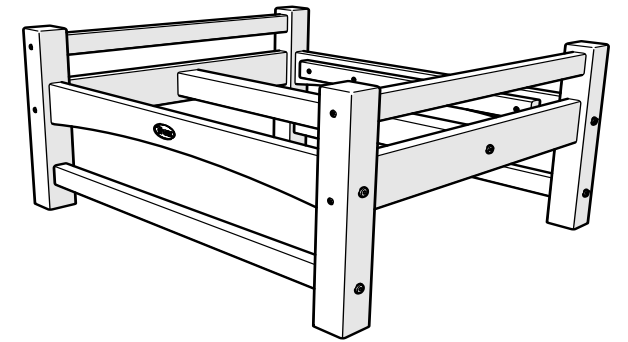

Assembly Instructions

TXT1818

Rockport Club 18'' Side Table

..... 20-Year Warranty

To view our full warranty, please visit
trexfurniture.com/warranty

..... Share your space

We love to see where our furniture
ends up — snap a pic and share
it with us on Facebook!
[facebook.com/trexfurniture](https://www.facebook.com/trexfurniture)