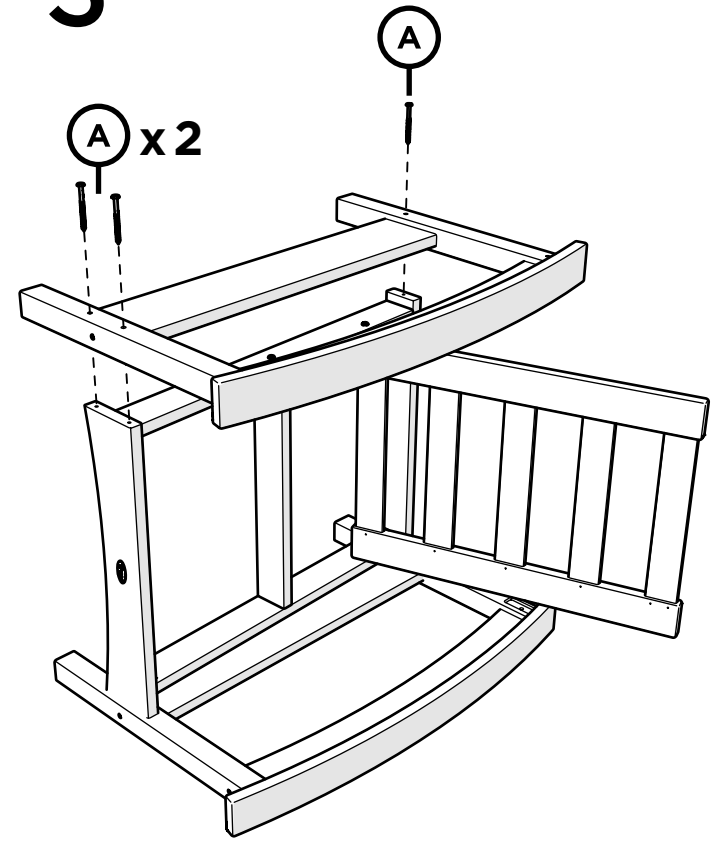

TOOLS

4mm T-handle hex key (included)

PARTS

A x12

3" Screw — H.27X3

1

2

3