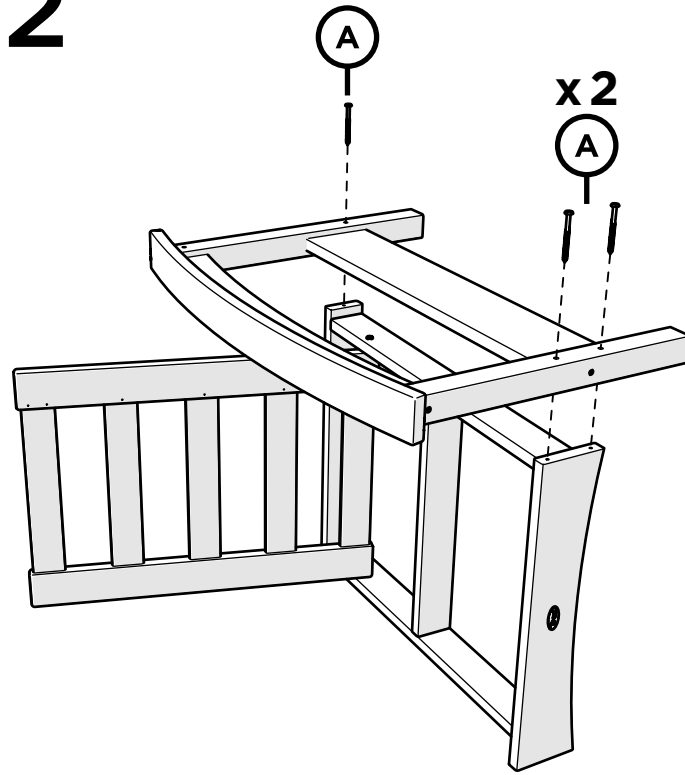

TOOLS

4mm T-handle hex key (included)

PARTS

A x12

3" Screw — H.27X3

1

2

3