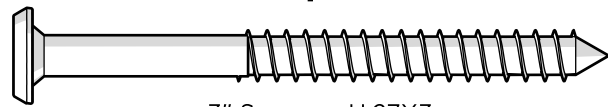

TOOLS

4mm T-handle hex key (included)

PARTS

A x12

3" Screw — H.27X3

1

2

3