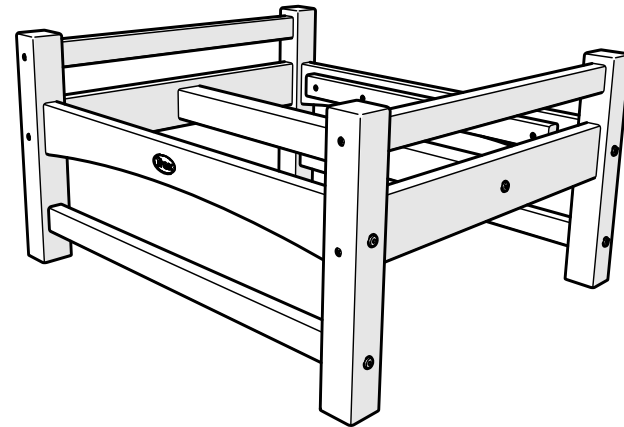

Assembly Instructions

TXO23 Rockport Club Ottoman

..... **20-Year Warranty** .....

To view our full warranty, please visit
trexfurniture.com/warranty

..... **Share your space** .....

We love to see where our furniture
ends up — snap a pic and share
it with us on Facebook!
facebook.com/trexfurniture

..... **Having Trouble?** .....

If you have questions or concerns regarding
assembly instructions or missing parts,
please contact us at **(877) 907-TREX (8739)**
or email support@trexfurniture.com

..... **Cleaning Tips** .....

Keep your Trex Outdoor Furniture™
looking brand new:

For a quick clean:

Simply wipe down with soap and water.

For a deeper clean:

You'll need:

- » 1/3 bleach and 2/3 water solution
- » clean cloth
- » soft bristle brush

Wipe on solution with your cloth
and let it sit on the lumber for a few
minutes (this will not affect the color).
Then, loosen any dirt and debris that
may catch in surface grooves with a
soft bristle brush; hose down to rinse.