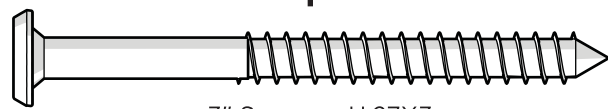

TOOLS

4mm T-handle
hex key (included)

PARTS

A x8

3" Screw — H.27X3

1

2