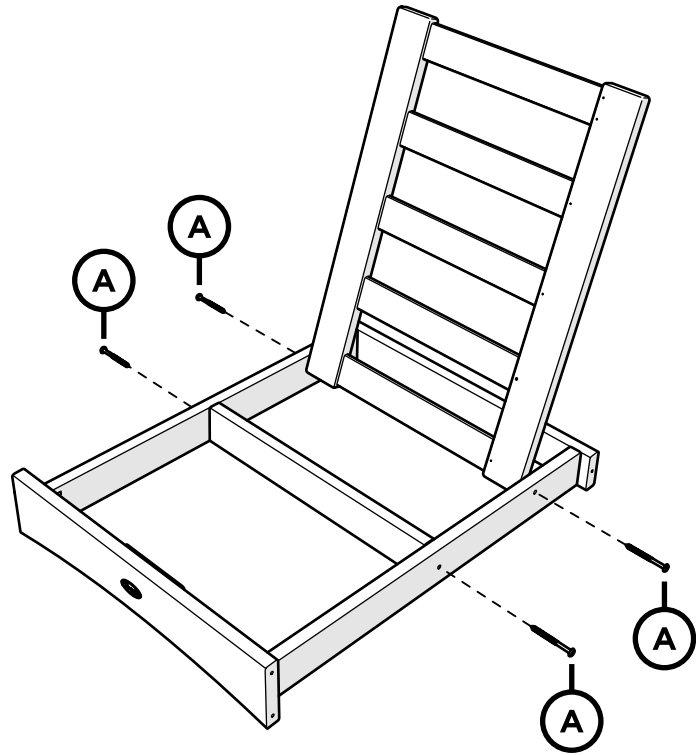

TOOLS

4mm T-handle hex key (included)

PARTS

A x12

3" Screw — H.27X3

1

2

3