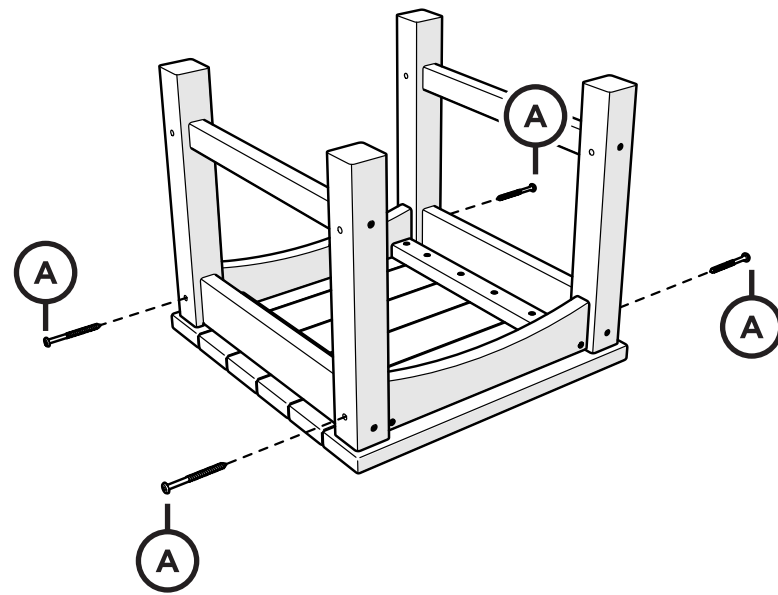

TOOLS

4mm T-handle
hex key (included)

PARTS

A x8

3" Screw — H.27X3

1

2