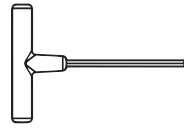

TOOLS

4mm T-handle
hex key (included)

PARTS

A x8

3" Screw — H.27X3

1

2