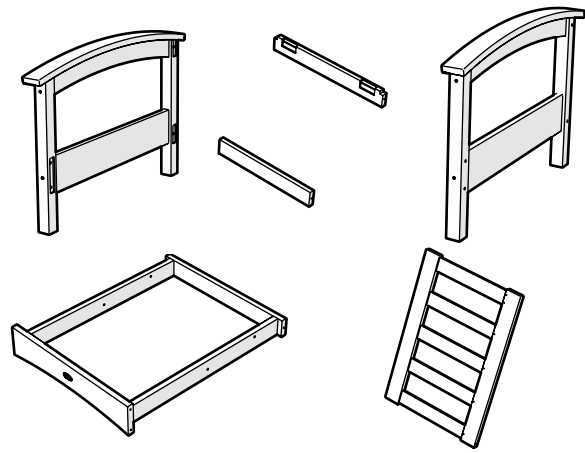

TOOLS

4mm T-handle hex key (included)

PARTS

A x12

3" Screw — H.27X3

1

2

3