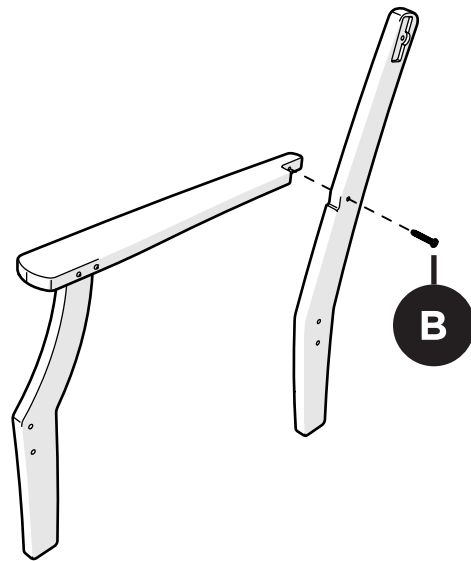

TOOLS

4mm T-handle
hex key (included)

PARTS

A x 2

1.5" Bolt — H.25-20X1.5

B x 4

1.75" Screw — H.27X1.75

C x 6

2" Screw — H.27X2

D x 2

3" Screw — H.27X3

Something missing?
Call (833) 665-6300

1

Repeat on opposite side

2

3