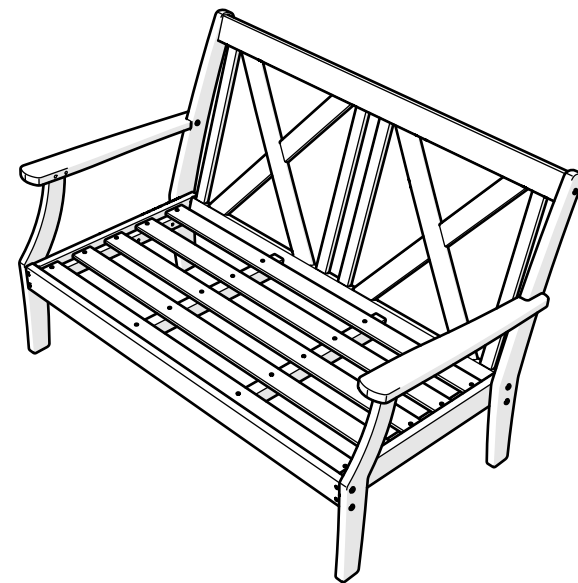

POLYWOOD

Assembly Instructions

4502X Braxton Deep Seating Settee

20-year warranty

View our full warranty:
polywoodoutdoor.com/warranty

Having trouble?

If you have questions or concerns regarding assembly instructions or missing parts, please contact us at hello@polywoodoutdoor.com or (833) 665-6300

Cleaning tips

For a Quick Clean:

Simply wipe down with soap and water.

For a Deep Clean:

Wipe on $\frac{1}{3}$ bleach and $\frac{2}{3}$ water solution with a clean cloth and let it sit on the lumber for a few minutes (this will not affect the color). Then, loosen any dirt and debris that may catch in surface grooves with a soft bristle brush; hose down to rinse.