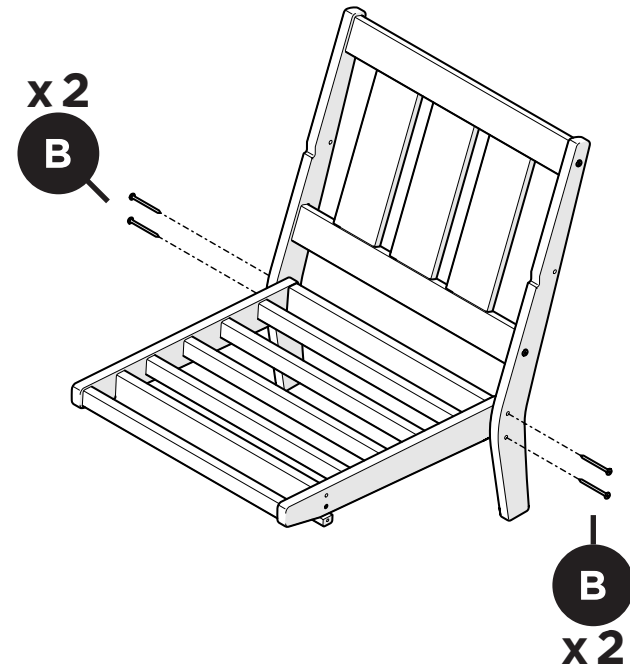

TOOLS

PARTS

A x4

B x6

Something missing?
Call (833) 665-6300

1

2

3