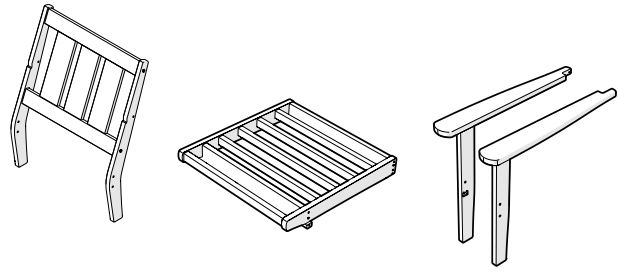

[@POLYWOOD](https://www.instagram.com/POLYWOOD)

pinterest.com/polywood

youtube.com/polywood

Did you know?

POLYWOOD was the original outdoor furniture made from recycled materials.

Learn more about our story:
genuinePOLYWOOD.com

TOOLS

4mm hex key
(included)

4mm T-handle
hex key (included)

PARTS

A x4

1.75" Screw — H.27X1.75

B x6

3" Screw — H.27X3