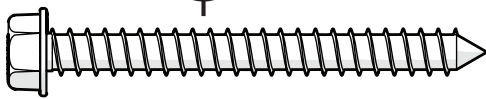

## Round 48" Dining Table *Assembly Instructions*

To watch a video of this assembly,  
visit [youtube.com/polywood](https://www.youtube.com/polywood)

### PARTS

**A** x 8

14 X 2.50 HEX WASHER T-A ALCHM

**B** x 4

.27 x 3 SOCKET WASHER A

**C** x 4

1/4-20 x 3-1/4 WASHER SHCS

**1**