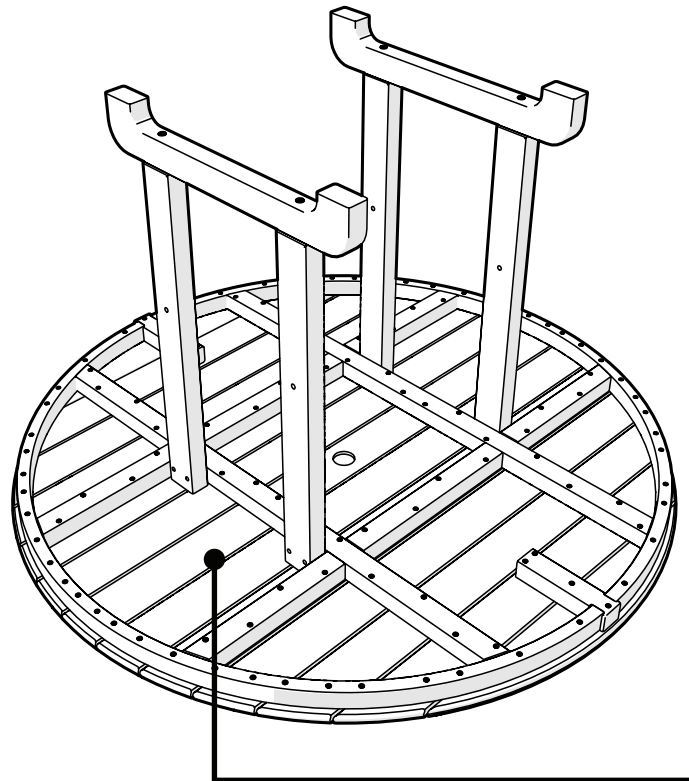

To watch a video of this assembly,
visit [youtube.com/polywood](https://www.youtube.com/polywood)

TOOLS

PARTS

A x 8

B x 4

C x 4

1

3

Something missing? Call (877) 457-3284