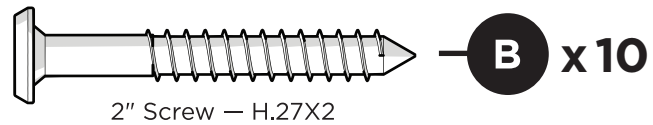

Learn more about our story:
genuinePOLYWOOD.com

TOOLS

4mm T-handle
hex key (included)

PARTS

Bracket — P13275-XX

Something missing?
Visit help.polywood.com

1

2