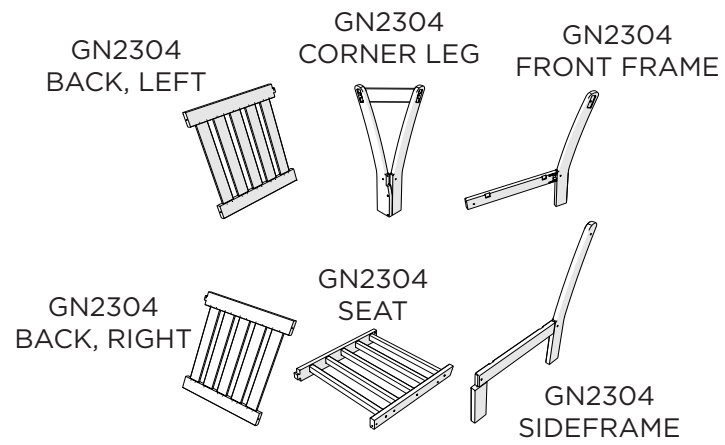

Learn more about our story:
genuinePOLYWOOD.com

TOOLS

4mm T-handle
hex key (included)

PARTS

Bracket — P13275-XX

Something missing?
Visit help.polywood.com

1

2