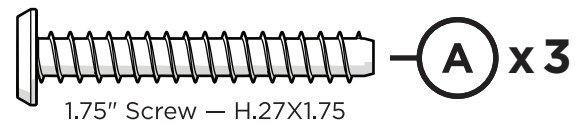

Learn more about our story:
genuinePOLYWOOD.com

TOOLS

4mm T-handle
hex key (included)

PARTS

Bracket — P13275-XX

Something missing?
Visit help.polywood.com

1

2