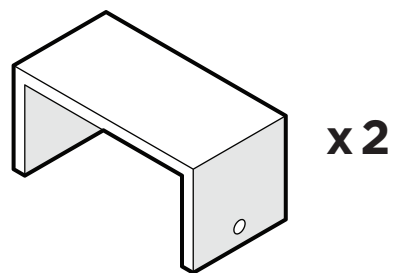

Learn more about our story:
genuinePOLYWOOD.com

TOOLS

4mm T-handle
hex key (included)

PARTS

Bracket — P13275-XX

Something missing?
Visit help.polywood.com

1

2