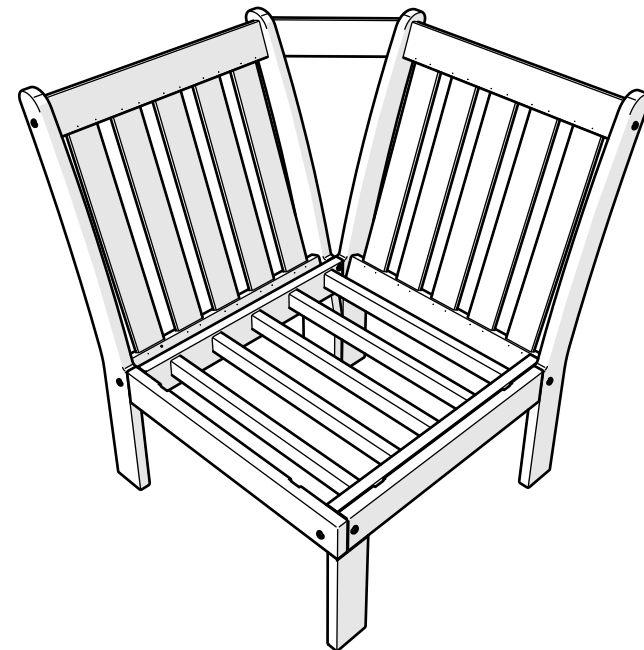

20-Year Warranty

Great news! Your POLYWOOD warranty is already activated, no need to send anything in. Located on the bottom of each item is a sticker with a serial number. **Please keep this number for your records.**

View our full warranty:
polywood.com/warranty

Cleaning Tips

For a Quick Clean:

Simply wipe down with soap and water.

For a Deep Clean:

Wipe on 1/3 bleach and 2/3 water solution with a clean cloth and let it sit on the lumber for a few minutes (this will not affect the color). Then, loosen any dirt and debris that may catch in surface grooves with a soft bristle brush; hose down to rinse.

For a High-Power Clean:

Use a pressure power washer (not exceeding 1,500 psi) to spray off dirt and debris. Apply a 1/3 bleach and 2/3 water solution and scrub with a soft bristle brush. Hose down to rinse.

POLYWOOD®

Assembly Instructions

GN2304X Vineyard Modular Corner Chair

polywood.com

Thank You

Thank you for choosing POLYWOOD!
We hope your new furniture helps create a gathering place for you and your loved ones to enjoy for many years to come!

Join the POLYWOOD Community

Sign up at:
polywood.com/welcome

You'll be the first to hear about new product launches, giveaways, special offers, and more!

We're Always Here For You

If you have questions regarding assembly instructions, warranty claims, or missing parts, please visit our Help Center at
help.polywood.com

Watch & Learn

For assembly tips and videos visit:
polywood.com/assembly

Share Your Space

We love to see your furniture at home — share a photo or video and tag us for your chance to be featured!

#polywood

@POLYWOOD

pinterest.com/polywood

youtube.com/polywood

facebook.com/polywoodoutdoor

Join thousands of fans in our
Outdoor Living Community!

facebook.com/groups/polywoodoutdoorliving

Did You Know?

Our long-lasting furniture is made using plastics that could otherwise pollute oceans and overwhelm landfills — and it can also be recycled when the time comes. Better for the planet, better for all.

Learn more about our story:
genuinePOLYWOOD.com