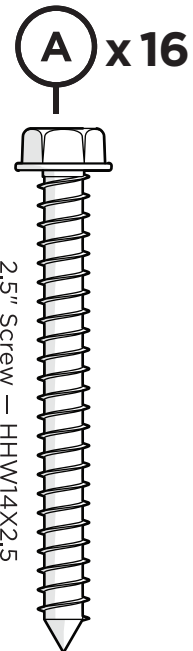

Assembly Instructions
TXLD2 Leg Kit

TXFDT3772
Monterey Bay 37" X 72"
Dining Table

TXNCT3772
Yacht Club 37" X 72"
Dining Table

..... **20-Year Warranty**

To view our full warranty, please visit
trexfurniture.com/warranty

TOOLS

PARTS

Separate box

TXFDT3772 shown for parts and assembly

TXNCT3772

TXFDT3772