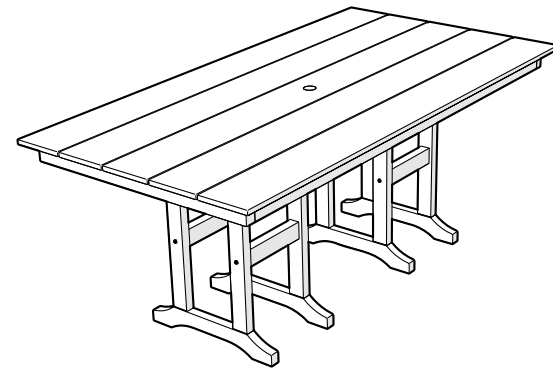

Assembly Instructions
TXLD2 Leg Kit

TXFDT3772
Monterey Bay 37" X 72"
Dining Table

TXNCT3772
Yacht Club 37" X 72"
Dining Table

..... **20-Year Warranty**

To view our full warranty, please visit
trexfurniture.com/warranty