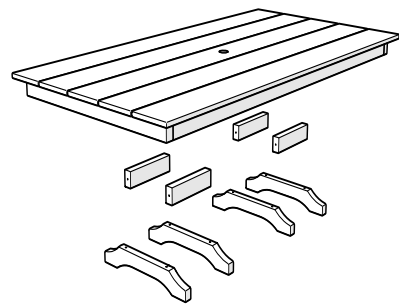

TOOLS

PARTS