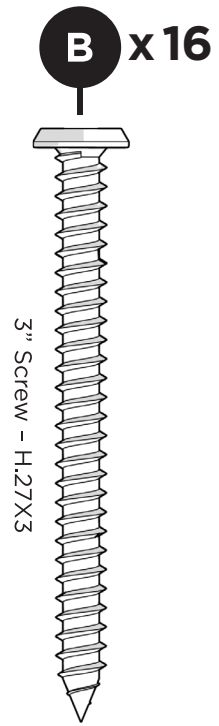

Assembly Instructions
TXLD2 Leg Kit

TXFDT3772
Monterey Bay 37" X 72"
Dining Table

TXNCT3772
Yacht Club 37" X 72"
Dining Table

..... **20-Year Warranty**

To view our full warranty, please visit
trexfurniture.com/warranty

TOOLS

PARTS

Separate box

TXFDT3772 shown for parts and assembly

TXNCT3772

TXFDT3772