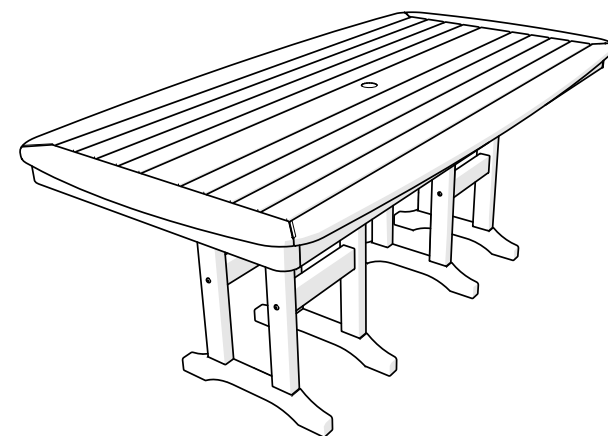

Assembly Instructions
TXLD2 Leg Kit

TXFDT3772
Monterey Bay 37" X 72"
Dining Table

TXNCT3772
Yacht Club 37" X 72"
Dining Table

..... **20-Year Warranty**

To view our full warranty, please visit
trexfurniture.com/warranty