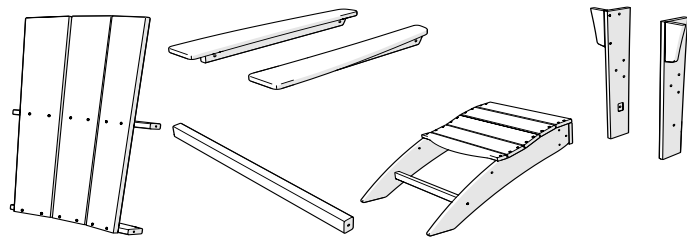

TOOLS

4mm T-handle hex key (included)

7/16" wrench (not included)

PARTS

A x6

2" Screw — H.27X2

B x6

1.875" Bolt — H.25-20X1.875