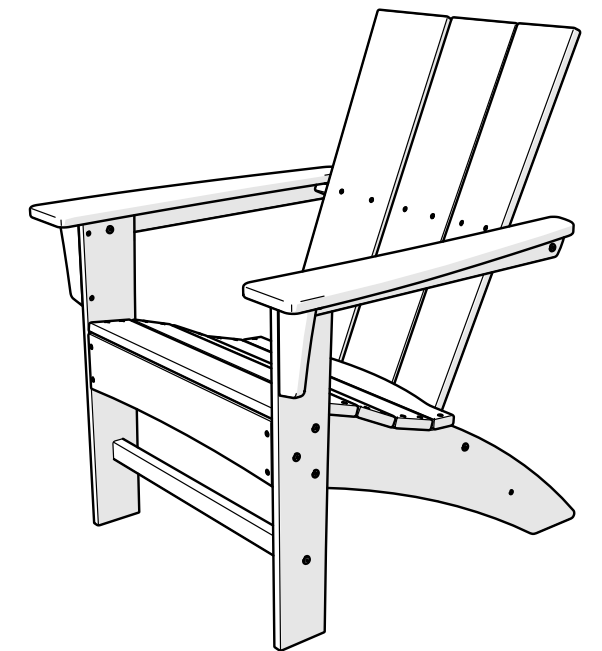

TOOLS

PARTS

A x6

B x6

C x2

D

Something missing?
Call (833) 665-6300

1

2

3

4

5

POLYWOOD