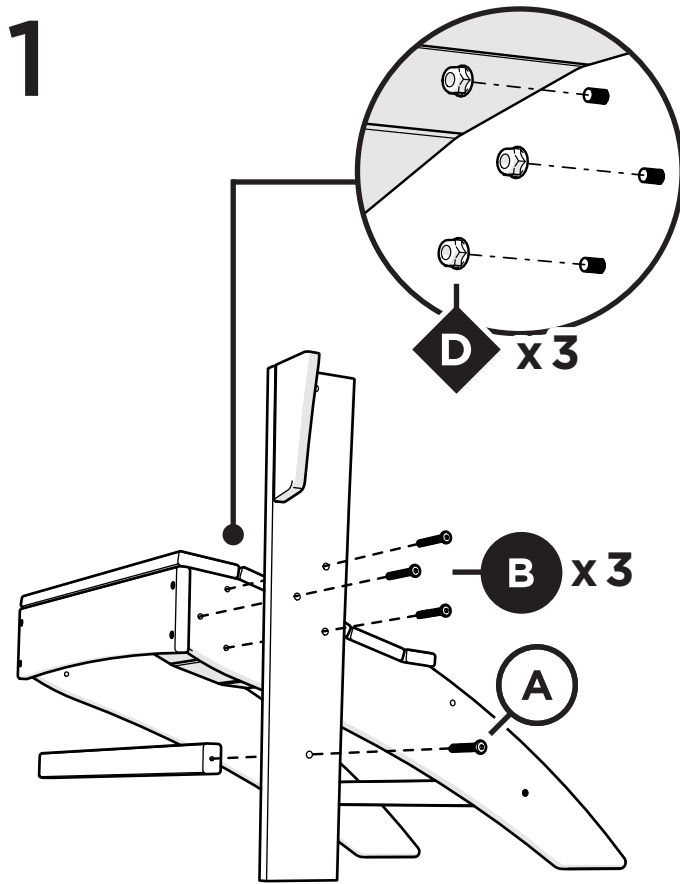

TOOLS

4mm T-handle hex key (included)

7/16" wrench (not included)

PARTS

A x6

2" Screw — H.27X2

B x6

1.875" Bolt — H.25-20X1.875

C x2

2.25" Bolt — H.25-20X2.25

D

Flange Nylon Lock Nut
HN.25-20FN

Something missing?
Call (833) 665-6300

1

2

3