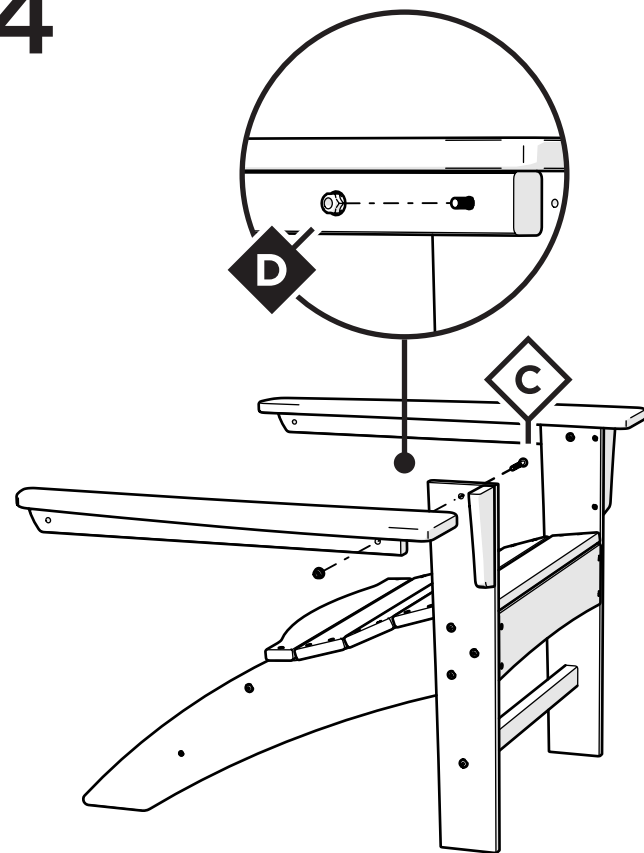

TOOLS

PARTS

A x6

B x6

C x2

D

Something missing?
Call (833) 665-6300

1

2

3

4

5

POLYWOOD