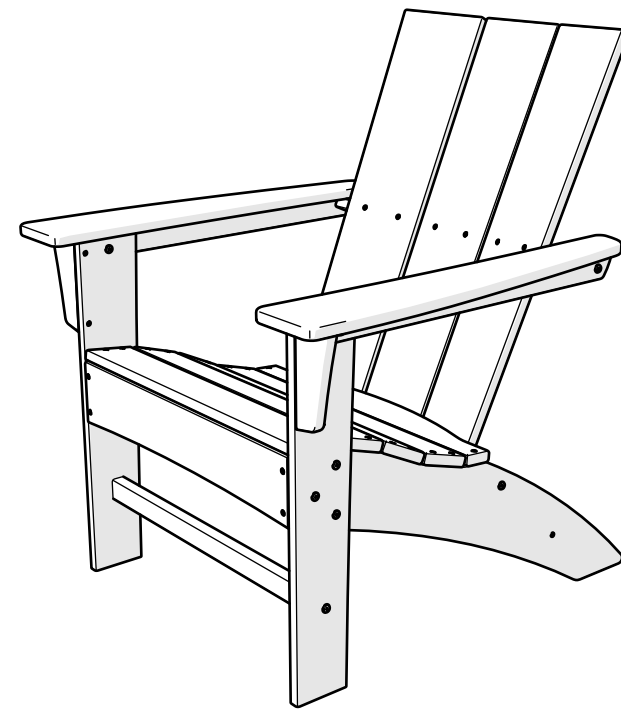

POLYWOOD

Assembly Instructions

AD300 Westport Adirondack

20-year warranty

View our full warranty:
polywoodoutdoor.com/warranty

Having trouble?

If you have questions or concerns regarding assembly instructions or missing parts, please contact us at hello@polywoodoutdoor.com or (833) 665-6300

Cleaning tips

For a Quick Clean:

Simply wipe down with soap and water.

For a Deep Clean:

Wipe on $\frac{1}{3}$ bleach and $\frac{2}{3}$ water solution with a clean cloth and let it sit on the lumber for a few minutes (this will not affect the color). Then, loosen any dirt and debris that may catch in surface grooves with a soft bristle brush; hose down to rinse.

For a High-Power Clean:

Use a pressure power washer (not exceeding 1,500 psi) to spray off dirt and debris. Apply a $\frac{1}{3}$ bleach and $\frac{2}{3}$ water solution and scrub with a soft-bristle brush. Hose down to rinse.

Thank You

Thank you for choosing POLYWOOD!
We hope our furniture helps create a gathering place for you and your loved ones to enjoy for many years to come!

Reach Out

Let us know how we're doing:
hello@polywoodoutdoor.com
(833) 665-6300

Stay Connected

Be the first to hear about new products, giveaways, and more by signing up for our email list: polywoodoutdoor.com/subscribe

Watch & Learn

For assembly tips and videos visit:
polywoodoutdoor.com/assembly

Share your space

We love to see where our furniture ends up — snap a pic and tag it on Instagram or Facebook for your chance to be featured on our social channels!
#polywood #rethinkoutdoor

facebook.com/polywoodoutdoor

[@POLYWOOD](https://www.instagram.com/POLYWOOD)

pinterest.com/polywood

youtube.com/polywood

Did you know?

POLYWOOD was the original outdoor furniture made from recycled materials.

Learn more about our story:
genuinePOLYWOOD.com