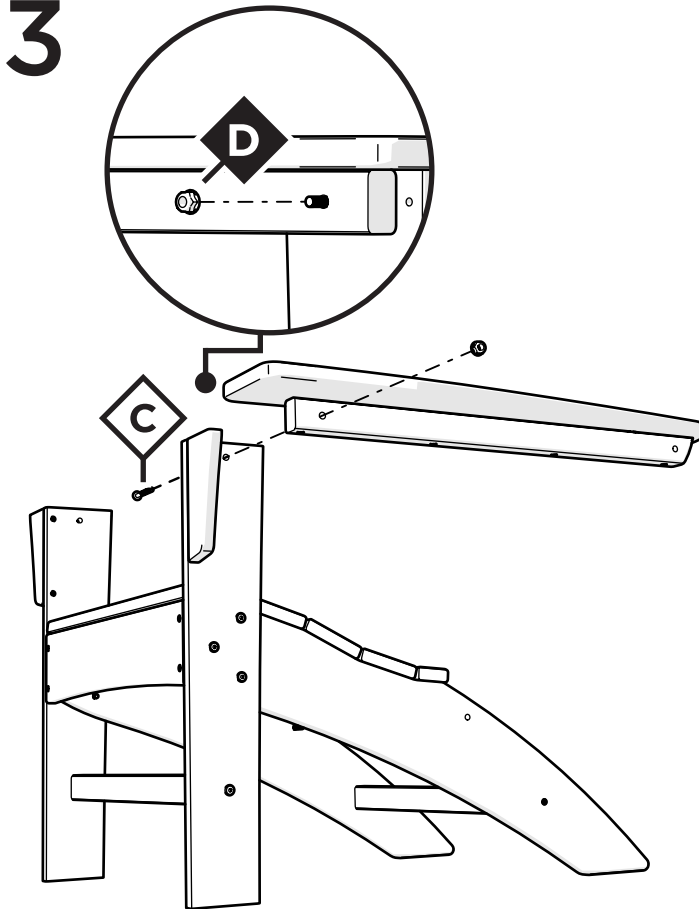

TOOLS

4mm T-handle hex key (included)

7/16" wrench (not included)

PARTS

A x6

2" Screw — H.27X2

B x6

1.875" Bolt — H.25-20X1.875

C x2

2.25" Bolt — H.25-20X2.25

D

Flange Nylon Lock Nut
HN.25-20FN

Something missing?
Call (833) 665-6300

1

2

3