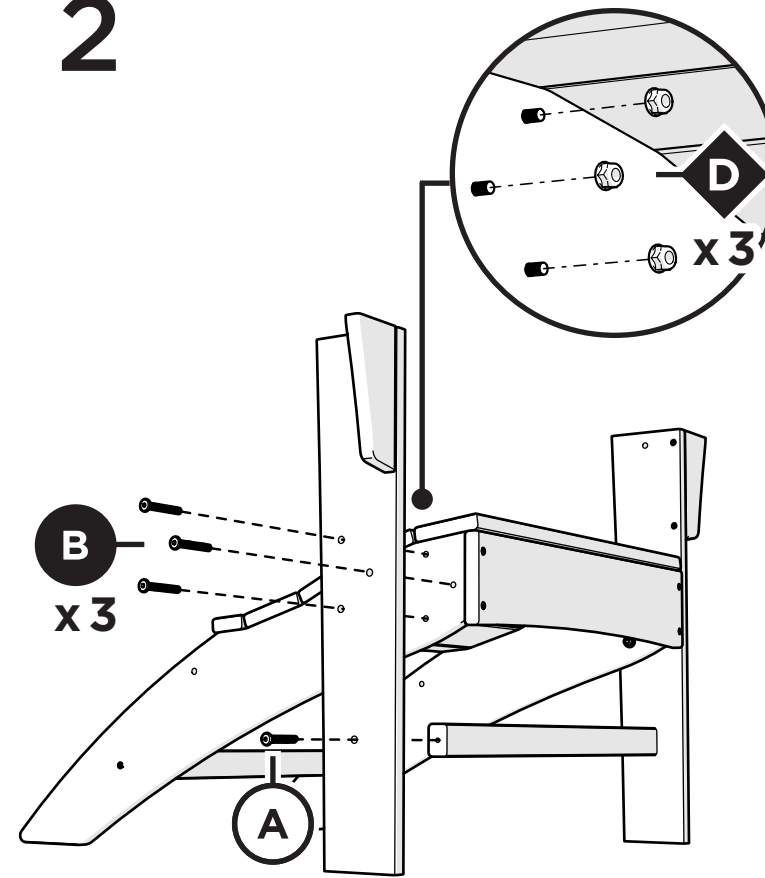

TOOLS

4mm T-handle hex key (included)

7/16" wrench (not included)

PARTS

A x6

2" Screw — H.27X2

B x6

1.875" Bolt — H.25-20X1.875

C x2

2.25" Bolt — H.25-20X2.25

D

Flange Nylon Lock Nut
HN.25-20FN

Something missing?
Call (833) 665-6300

1

2

3