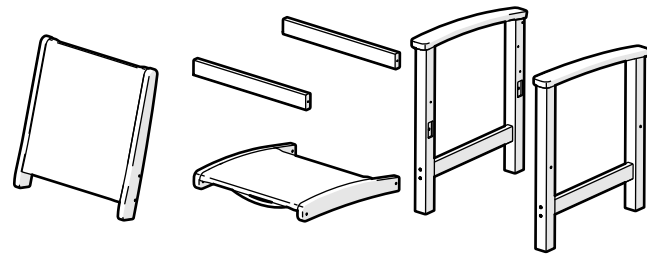

TOOLS

4mm T-handle
hex key (included)

4mm hex key
(included)

PARTS

A x 8

2.5" Screw — H.27X2.5

B x 4

3" Screw — H.27X3