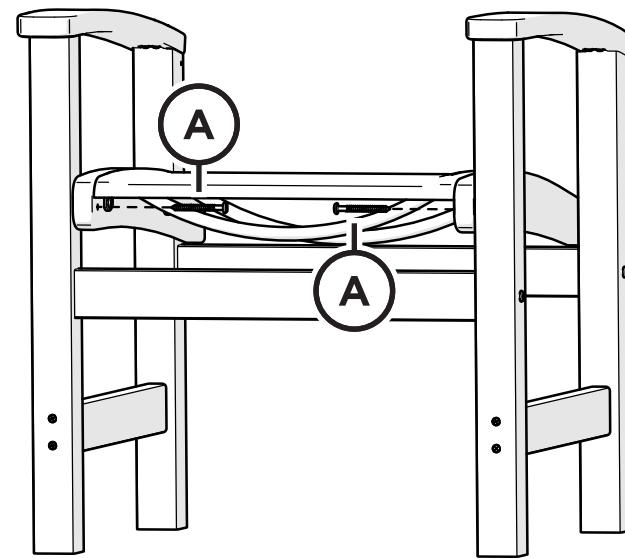

Do not tighten screws until last step

2