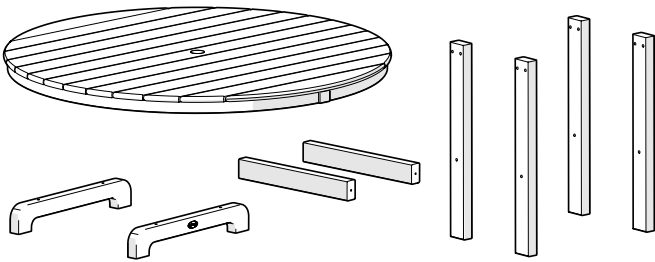

RT248

Round 48" Dining Table *Assembly Instructions*

To watch a video of this assembly, visit [youtube.com/polywood](https://www.youtube.com/polywood)

TOOLS

4mm T-handle
Hex Key (included)

3/8" Wrench
(not included)

PARTS

A x 8

14 X 2.50 HEX WASHER T-A ALCHM

B x 4

.27 x 3 SOCKET WASHER A

C x 4

1/4-20 x 3-1/4 WASHER SHCS

1