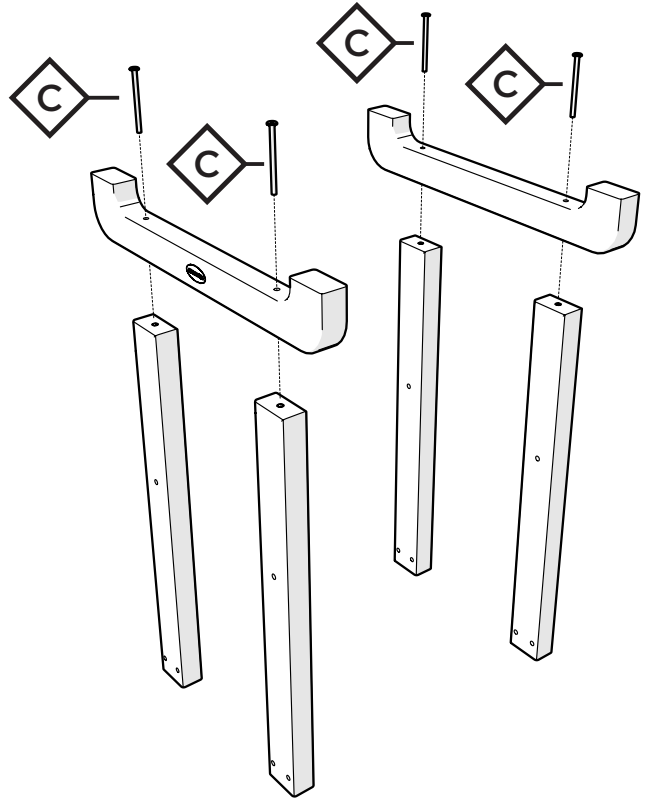

RT248

Round 48" Dining Table *Assembly Instructions*

To watch a video of this assembly, visit [youtube.com/polywood](https://www.youtube.com/polywood)

TOOLS

4mm T-handle
Hex Key (included)

3/8" Wrench
(not included)

PARTS

A x 8

14 X 2.50 HEX WASHER T-A ALCHM

B x 4

.27 x 3 SOCKET WASHER A

C x 4

1/4-20 x 3-1/4 WASHER SHCS

1

3

Something missing? Call (877) 457-3284

2

Make sure label faces outwards

NOTE: Do not over-tighten

NOTE: Do not over-tighten

4

Removable table plug included in table