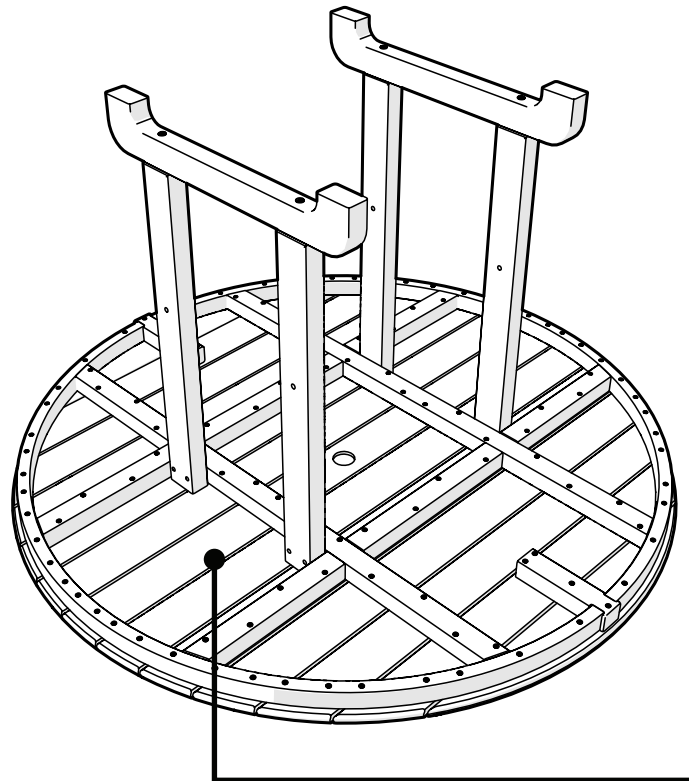

RT248

Round 48" Dining Table *Assembly Instructions*

To watch a video of this assembly, visit [youtube.com/polywood](https://www.youtube.com/polywood)

TOOLS

4mm T-handle
Hex Key (included)

3/8" Wrench
(not included)

PARTS

A x 8

14 X 2.50 HEX WASHER T-A ALCHM

B x 4

.27 x 3 SOCKET WASHER A

C x 4

1/4-20 x 3-1/4 WASHER SHCS

1

3

Something missing? Call (877) 457-3284

2

Make sure label faces outwards

NOTE: Do not over-tighten

NOTE: Do not over-tighten

4

Removable table plug included in table