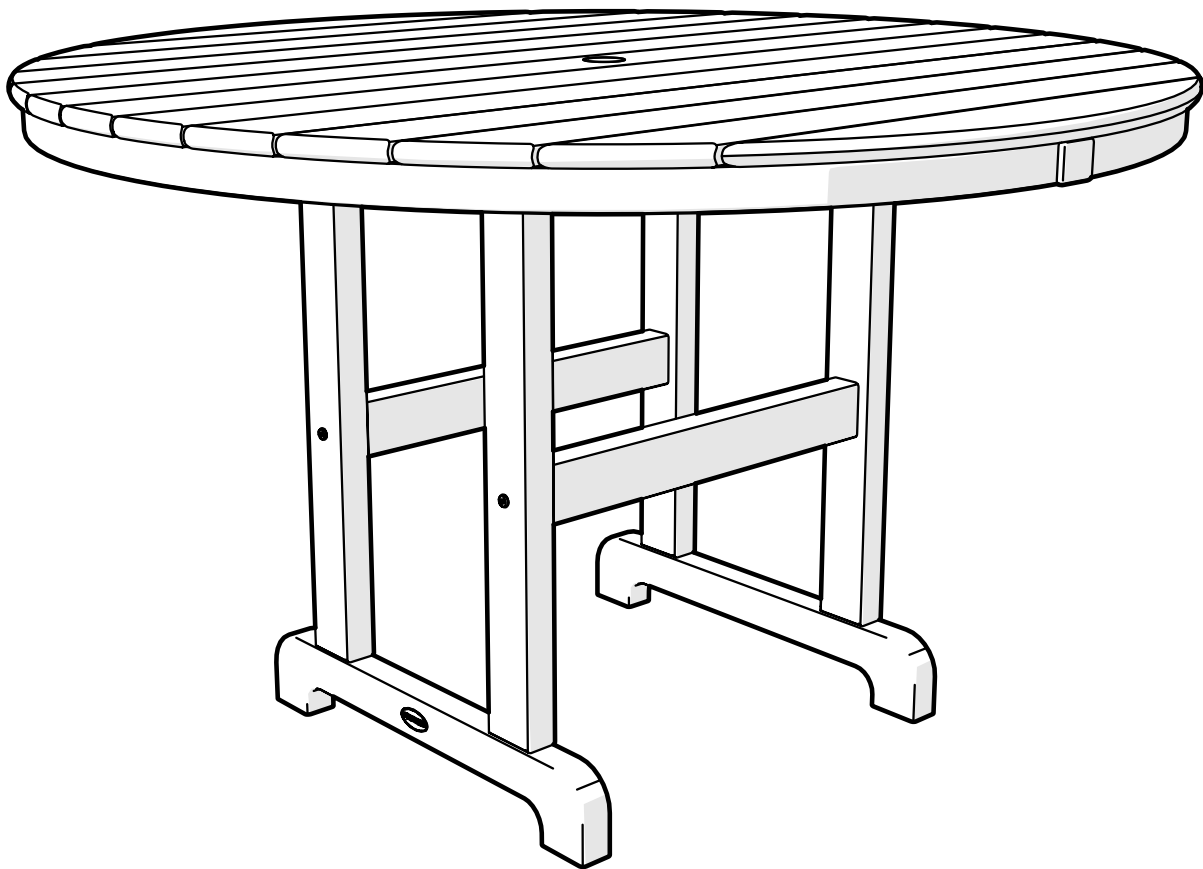

RT248

Round 48" Dining Table *Assembly Instructions*

To watch a video of this assembly, visit [youtube.com/polywood](https://www.youtube.com/polywood)

TOOLS

4mm T-handle
Hex Key (included)

3/8" Wrench
(not included)