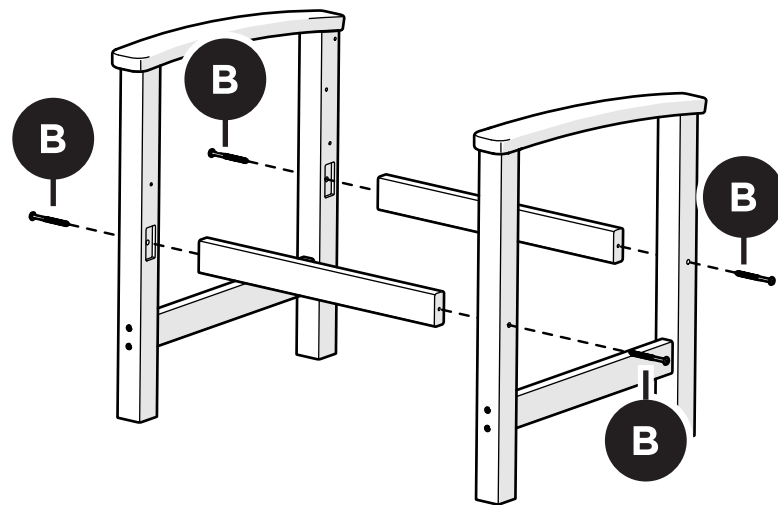

A x 8

B x 4

Something missing?
Call (833) 665-6300

1