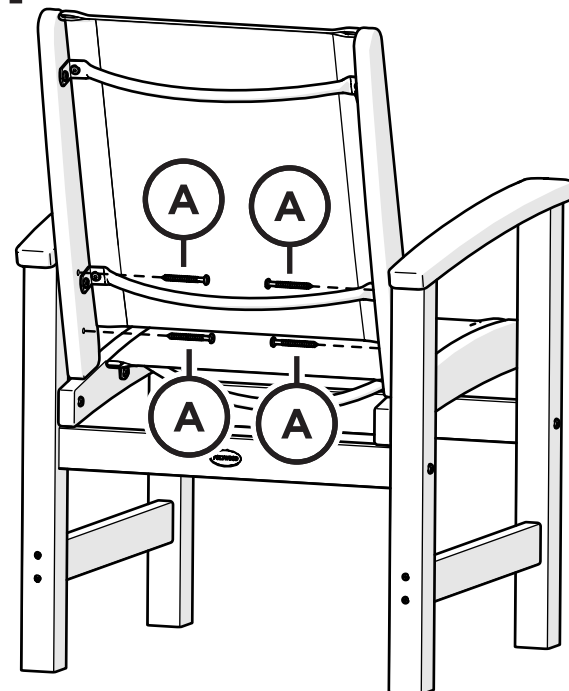

Something missing?
Call (833) 665-6300

1

Do not tighten screws until last step

2

3

4

Tighten all screws.

POLYWOOD

RT248

Round 48" Dining Table *Assembly Instructions*

To watch a video of this assembly, visit [youtube.com/polywood](https://www.youtube.com/polywood)

TOOLS

4mm T-handle
Hex Key (included)

3/8" Wrench
(not included)