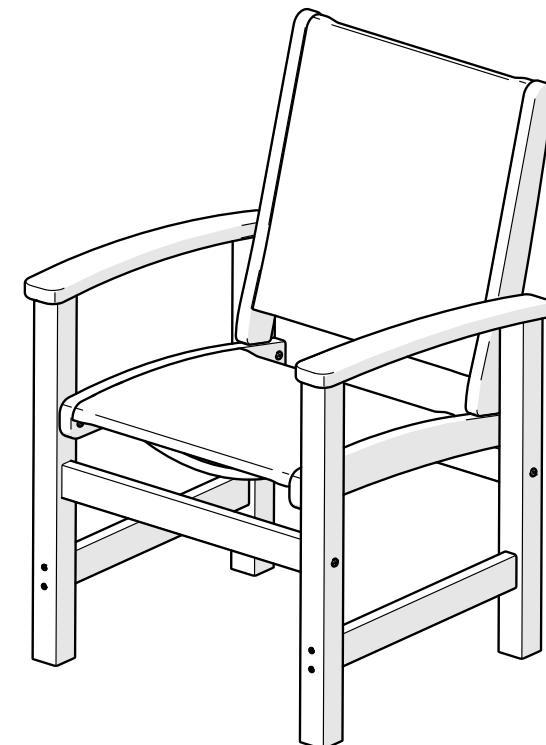

TOOLS

PARTS

A x 8

B x 4

Something missing?
Call (833) 665-6300

1

Do not tighten screws until last step

2

3

4

Tighten all screws.

POLYWOOD