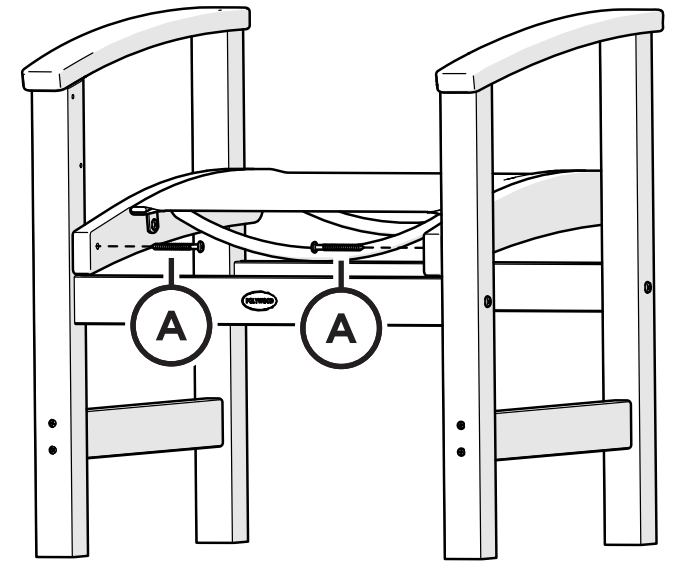

TOOLS

PARTS

A x 8

B x 4

Something missing?
Call (833) 665-6300

1

Do not tighten screws until last step

2

3

4

Tighten all screws.

POLYWOOD