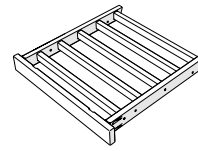

Learn more about our story:
genuinePOLYWOOD.com

TOOLS

4mm T-handle
hex key (included)

PARTS

GN2301CX
LAF
SIDEFRAME

GN2301CX
RAF
SIDEFRAME

GN2301CX
BACK

GN2301CX
SEAT