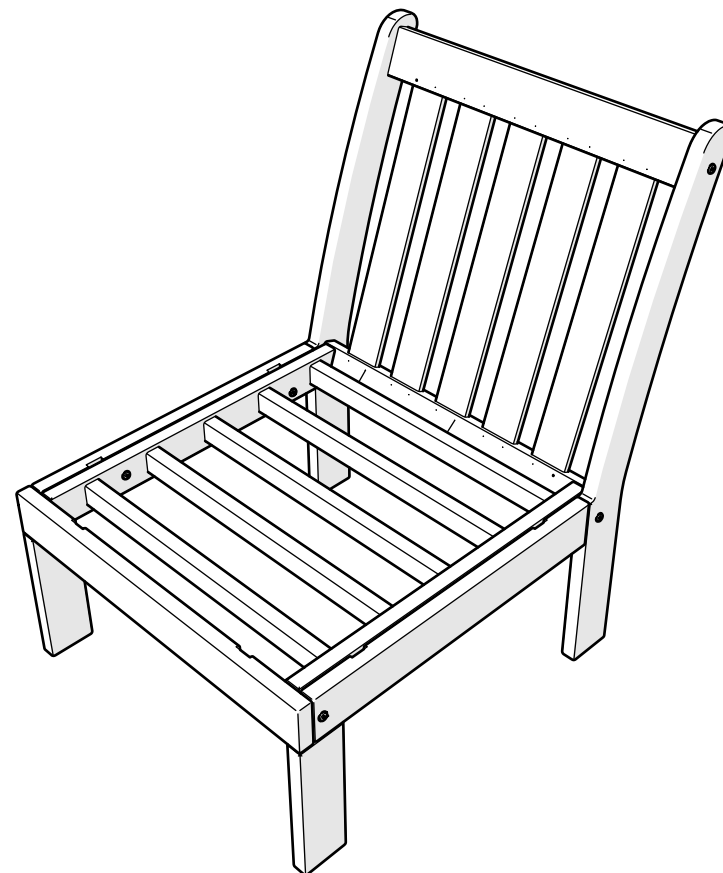

20-Year Warranty

Great news! Your POLYWOOD warranty is already activated, no need to send anything in. Located on the bottom of each item is a sticker with a serial number. **Please keep this number for your records.**

View our full warranty:
polywood.com/warranty

Cleaning Tips

For a Quick Clean:

Simply wipe down with soap and water.

For a Deep Clean:

Wipe on 1/3 bleach and 2/3 water solution with a clean cloth and let it sit on the lumber for a few minutes (this will not affect the color). Then, loosen any dirt and debris that may catch in surface grooves with a soft bristle brush; hose down to rinse.

For a High-Power Clean:

Use a pressure power washer (not exceeding 1,500 psi) to spray off dirt and debris. Apply a 1/3 bleach and 2/3 water solution and scrub with a soft bristle brush. Hose down to rinse.

POLYWOOD®

Assembly Instructions

GN2301CX Vineyard Modular Armless Chair

polywood.com

Thank You

Thank you for choosing POLYWOOD!
We hope your new furniture helps create a gathering place for you and your loved ones to enjoy for many years to come!

Join the POLYWOOD Community

Sign up at:
polywood.com/welcome

You'll be the first to hear about new product launches, giveaways, special offers, and more!

We're Always Here For You

If you have questions regarding assembly instructions, warranty claims, or missing parts, please visit our Help Center at
help.polywood.com

Watch & Learn

For assembly tips and videos visit:
polywood.com/assembly

Share Your Space

We love to see your furniture at home — share a photo or video and tag us for your chance to be featured!

#polywood

@POLYWOOD

pinterest.com/polywood

youtube.com/polywood

facebook.com/polywoodoutdoor

Join thousands of fans in our
Outdoor Living Community!

facebook.com/groups/polywoodoutdoorliving

Did You Know?

Our long-lasting furniture is made using plastics that could otherwise pollute oceans and overwhelm landfills — and it can also be recycled when the time comes. Better for the planet, better for all.

Learn more about our story:
genuinePOLYWOOD.com