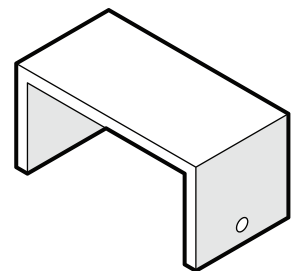

x 2

Bracket — P13275-XX

Something missing?
Visit help.polywood.com

1