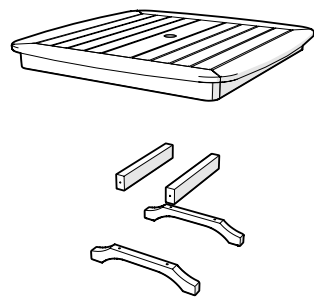

TOOLS

4mm T-handle
hex key (included)

3/8" wrench
(not included)

PARTS

Separate box

A x 8

3" Screw - H.27X3

B x 8