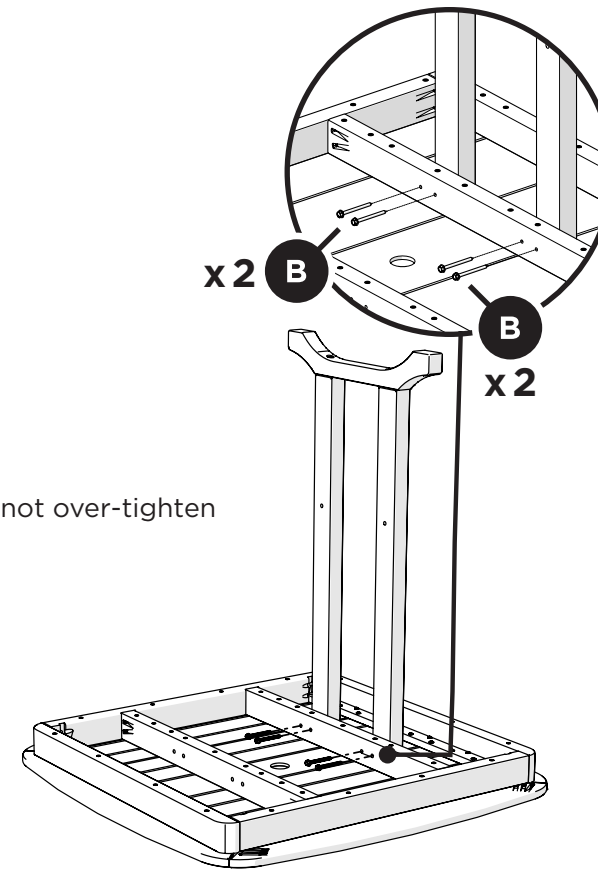

2.5" Screw - HHW14X2.5

1

A x 4

2

B x 2

Do not over-tighten

3

B x 2

B x 2

Do not over-tighten

4

A x 4

Removable table
plug included

TXNCRT37, TXNCRT44

TXRRT236, TXRRT248