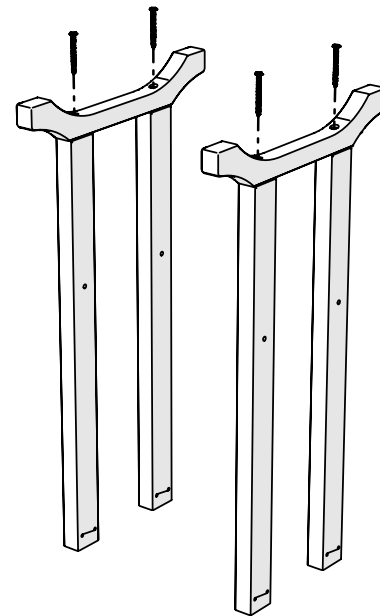

TOOLS

4mm T-handle
hex key (included)

3/8" wrench
(not included)

PARTS

Separate box

A x 8

3" Screw - H.27X3

B x 8

2.5" Screw - HHW14X2.5

1

A x 4

2

B x 2

Do not over-tighten

3

B x 2

B x 2

Do not over-tighten

4

A x 4

Removable table
plug included

TXNCRT37, TXNCRT44

TXRRT236, TXRRT248