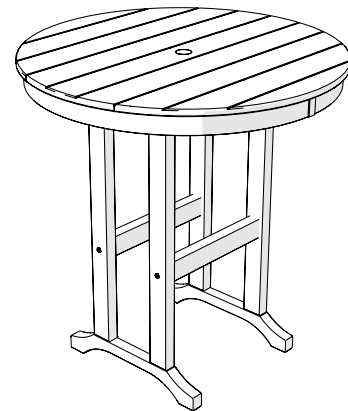

Assembly Instructions

TXLR Leg Kit

TXRRT236
Monterey Bay
Round 36"
Counter Table

TXRRT248
Monterey Bay
Round 48"
Counter Table

TXNCRT37
Yacht Club
Nautical 37"
Counter Table

TXNCRT44
Yacht Club
Nautical 44"
Counter Table