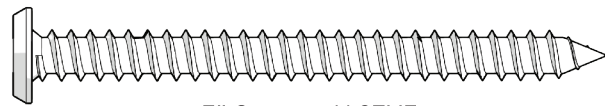

TOOLS

4mm T-handle
hex key (included)

3/8" wrench
(not included)

PARTS

Separate box

A x 8

3" Screw - H.27X3

B x 8

2.5" Screw - HHW14X2.5

1

A x 4

2

B x 2

Do not over-tighten

3

B x 2