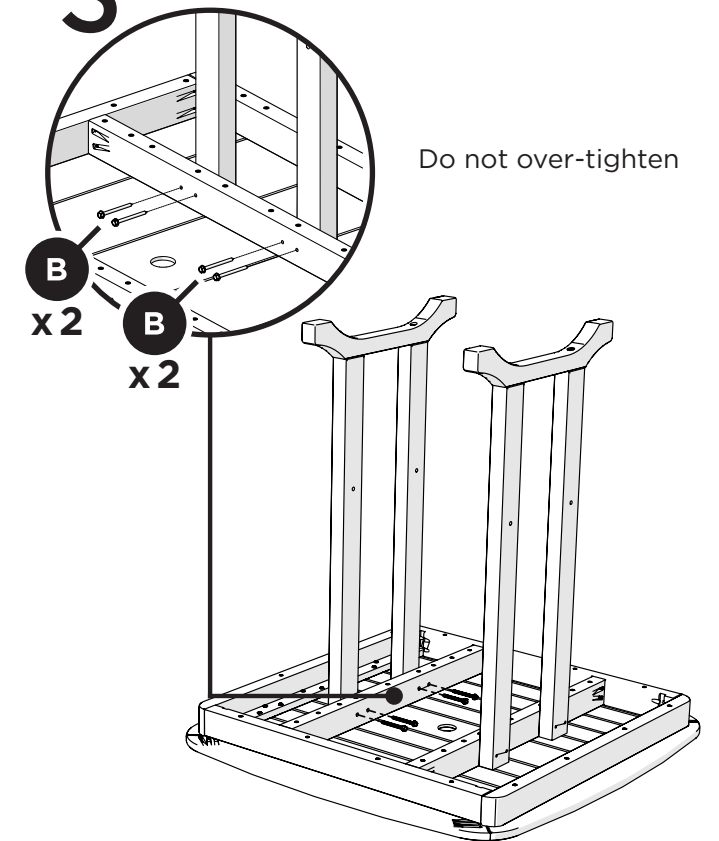

2.5" Screw - HHW14X2.5

1

A x 4

2

B x 2

Do not over-tighten

3

B x 2

B x 2

Do not over-tighten

4

A x 4

Removable table
plug included

TXNCRT37, TXNCRT44

TXRRT236, TXRRT248