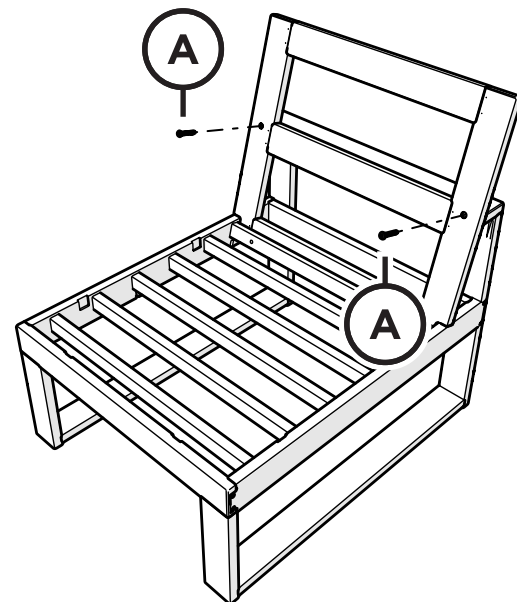

TOOLS

PARTS

A x 4

x 2

1

2

Do not fully tighten fasteners until
step 3.

3

Fully tighten fasteners.

4

Brackets can be used to connect
furniture together

x 2