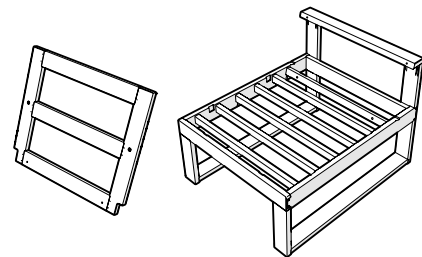

TOOLS

PARTS

4601C-LAF-RAF-X
BACK

4601CX
ARMLESS
BASE

A x 4