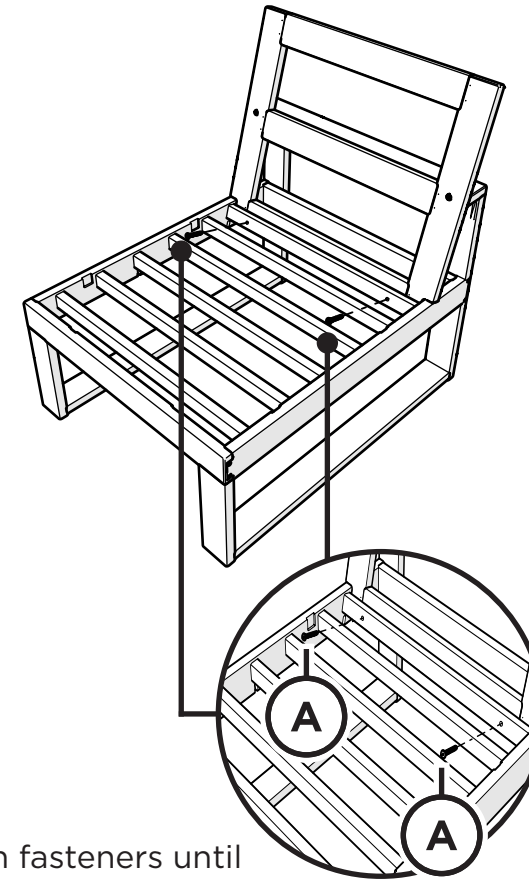

## PARTS

4601C-LAF-RAF-X  
BACK

4601CX  
ARMLESS  
BASE

**A** x 4

1.75" Screw — H.27X1.75

**x 2**

Bracket — P13275-XX

**1**

**2**

Do not fully tighten fasteners until  
step 3.

**3**

Fully tighten fasteners.

**4**

Brackets can be used to connect  
furniture together

**x 2**

Bracket — P13275-XX