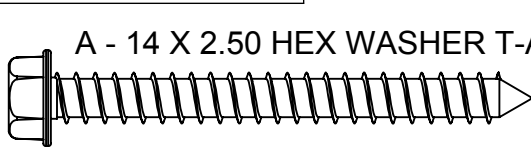

Qty.	Description
8	A - 14 X 2.50 HEX WASHER T-A ALCHM
4	B - .273 X 2.50 SOCKET WAFER A