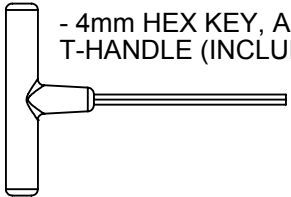

TOOLS

4mm T-handle hex key (included) 4mm hex, straight, for drill (included)

PARTS

3" Screw — H.27X3

Something missing?
Call (833) 665-6300

All Weather Furnishings

Model:

RT448

- (1) Table top
- (2) Leg Assemblies
- (2) Brace
- (1) Hardware pack

TOOLS NEEDED

- 4mm HEX KEY, ALLEN, T-HANDLE (INCLUDED)

- 3/8" Wrench (not included)

Step 1

Attach leg assemblies to table top using (8) 2-1/2" chair bolts.