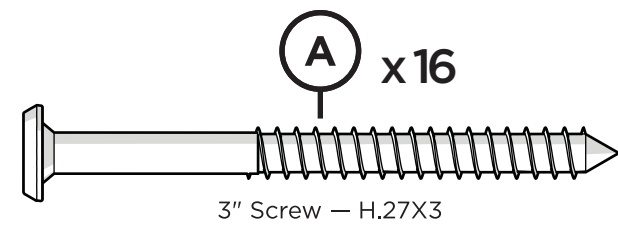

TOOLS

4mm T-handle hex key (included) 4mm hex, straight, for drill (included)

PARTS

3" Screw — H.27X3

Something missing?
Call (833) 665-6300

All Weather Furnishings

Model:

RT448