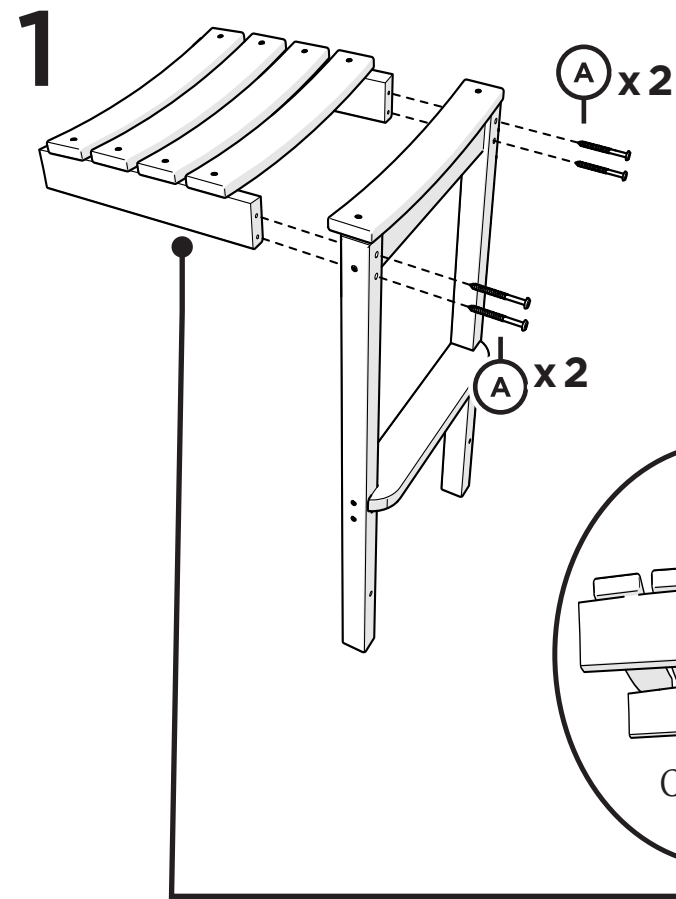

TOOLS

4mm T-handle hex key (included) 4mm hex, straight, for drill (included)

PARTS

3" Screw — H.27X3

Something missing?
Call (833) 665-6300

All Weather Furnishings

Model:

RT448

- (1) Table top
- (2) Leg Assemblies
- (2) Brace
- (1) Hardware pack

TOOLS NEEDED

- 4mm HEX KEY, ALLEN, T-HANDLE (INCLUDED)

- 3/8" Wrench (not included)

Step 1

Attach leg assemblies to table top using (8) 2-1/2" chair bolts.