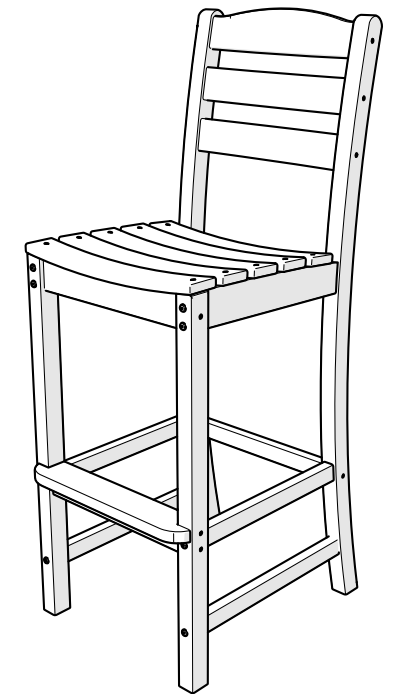

TOOLS

4mm T-handle hex key (included) 4mm hex, straight, for drill (included)

PARTS

3" Screw — H.27X3

Something missing?
Call (833) 665-6300

All Weather Furnishings

Model:

RT448

- (1) Table top
- (2) Leg Assemblies
- (2) Brace
- (1) Hardware pack

TOOLS NEEDED

- 4mm HEX KEY, ALLEN, T-HANDLE (INCLUDED)

- 3/8" Wrench (not included)

Step 1

Attach leg assemblies to table top using (8) 2-1/2" chair bolts.