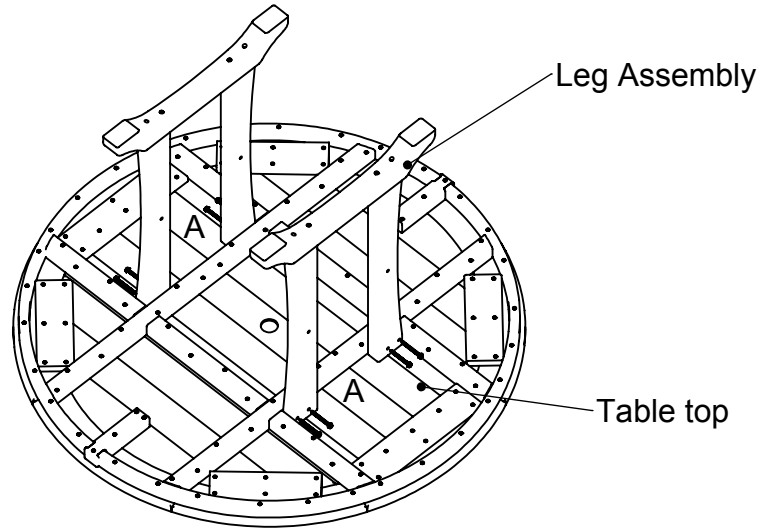

TOOLS

4mm T-handle hex key (included) 4mm hex, straight, for drill (included)

PARTS

3" Screw — H.27X3

Something missing?
Call (833) 665-6300

All Weather Furnishings

Model:

RT448

- (1) Table top
- (2) Leg Assemblies
- (2) Brace
- (1) Hardware pack

TOOLS NEEDED

- 4mm HEX KEY, ALLEN, T-HANDLE (INCLUDED)

- 3/8" Wrench (not included)

Step 1

Attach leg assemblies to table top using (8) 2-1/2" chair bolts.

Step 2

Attach braces to leg assemblies using (4) 2-1/2" screws.

Qty.	Description
8	A - 14 X 2.50 HEX WASHER T-A ALCHM
4	B - .273 X 2.50 SOCKET WAFER A

POLYWOOD®

All Weather Furnishings

Join the POLYWOOD® Community