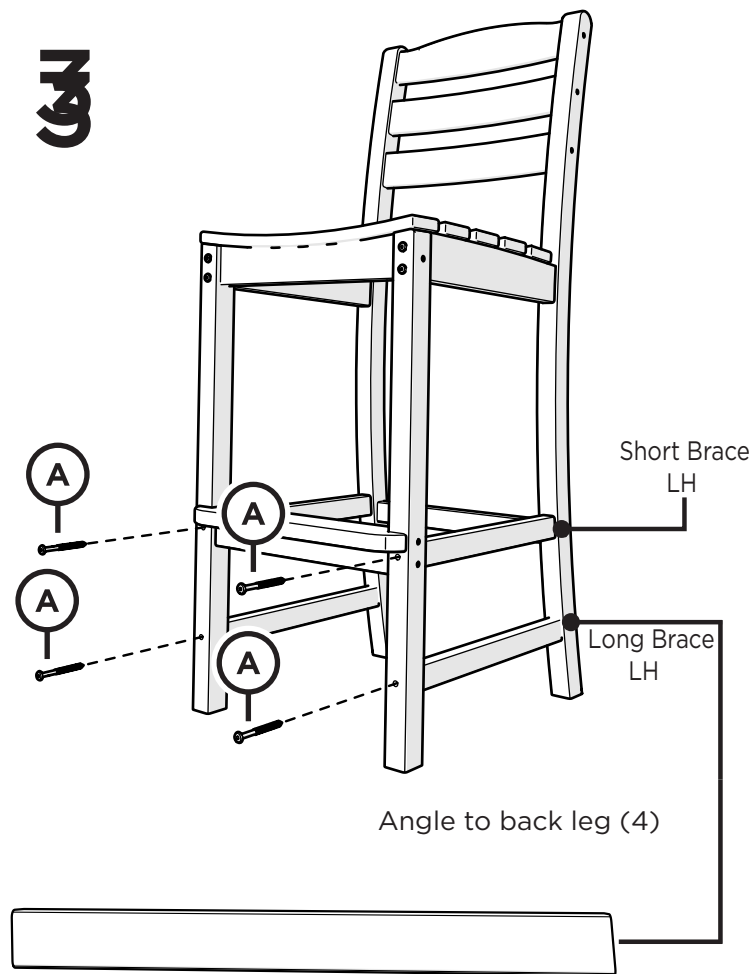

TOOLS

4mm T-handle hex key (included) 4mm hex, straight, for drill (included)

PARTS

3" Screw — H.27X3

Something missing?
Call (833) 665-6300

All Weather Furnishings

Model:

RT448

- (1) Table top
- (2) Leg Assemblies
- (2) Brace
- (1) Hardware pack

TOOLS NEEDED

- 4mm HEX KEY, ALLEN, T-HANDLE (INCLUDED)

- 3/8" Wrench (not included)

Step 1

Attach leg assemblies to table top using (8) 2-1/2" chair bolts.