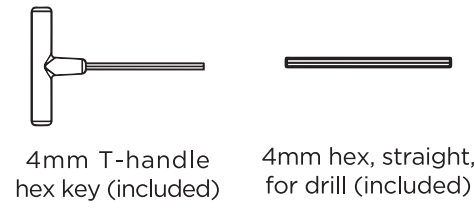

TOOLS

4mm T-handle hex key (included) 4mm hex, straight, for drill (included)

PARTS

3" Screw — H.27X3

Something missing?
Call (833) 665-6300

All Weather Furnishings

Model:

RT448