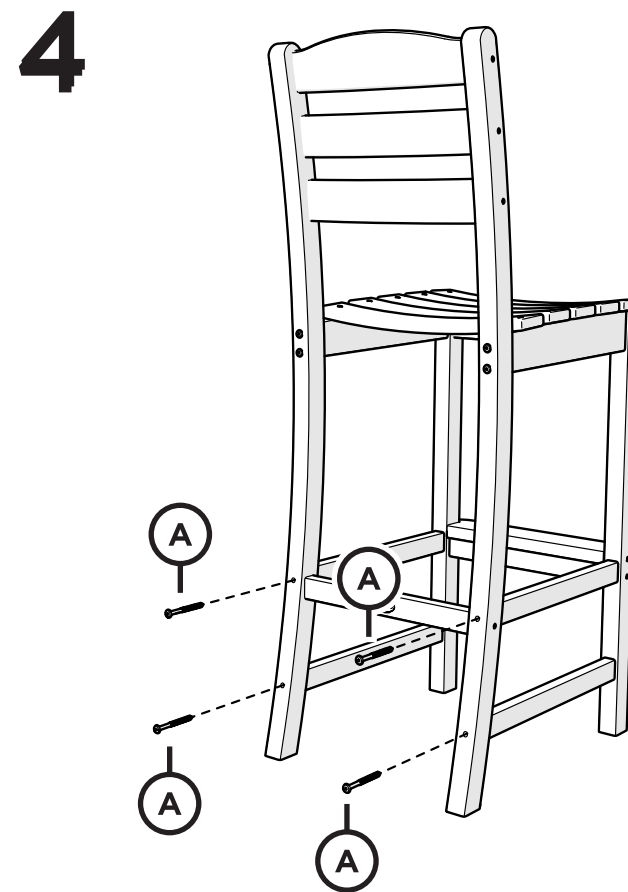

TOOLS

4mm T-handle hex key (included) 4mm hex, straight, for drill (included)

PARTS

3" Screw — H.27X3

Something missing?
Call (833) 665-6300

All Weather Furnishings

Model:

RT448

- (1) Table top
- (2) Leg Assemblies
- (2) Brace
- (1) Hardware pack

TOOLS NEEDED

- 4mm HEX KEY, ALLEN, T-HANDLE (INCLUDED)

- 3/8" Wrench (not included)

Step 1

Attach leg assemblies to table top using (8) 2-1/2" chair bolts.