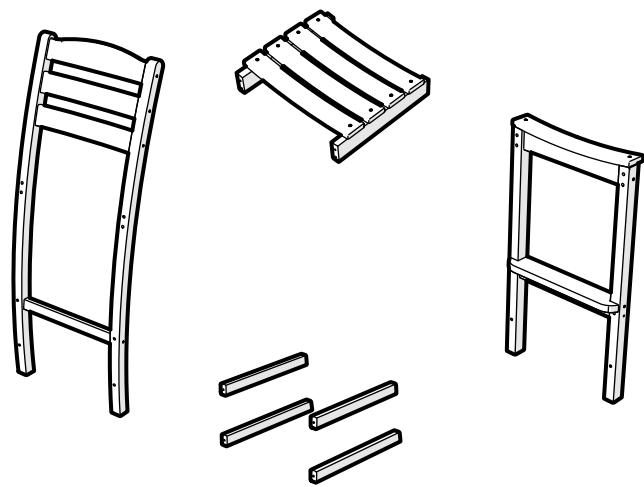

For a quick clean:

Simply wipe down with soap and water.

For a deeper clean:

You'll need:

- » 1/3 bleach and 2/3 water solution
- » clean cloth
- » soft bristle brush

Wipe on solution with your cloth and let it sit on the lumber for a few minutes (this will not affect the color). Then, loosen any dirt and debris that may catch in surface grooves with a soft bristle brush; hose down to rinse.

TOOLS

4mm T-handle hex key (included) 4mm hex, straight, for drill (included)

PARTS

3" Screw — H.27X3

Something missing?
Call (833) 665-6300

All Weather Furnishings

Model:

RT448