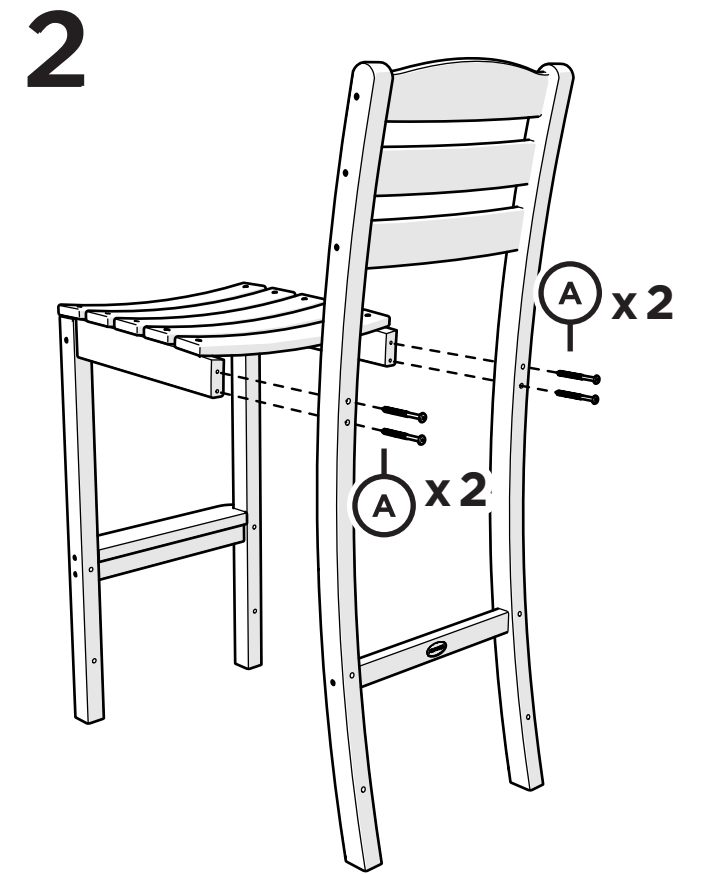

TOOLS

4mm T-handle hex key (included) 4mm hex, straight, for drill (included)

PARTS

3" Screw — H.27X3

Something missing?
Call (833) 665-6300

All Weather Furnishings

Model:

RT448

- (1) Table top
- (2) Leg Assemblies
- (2) Brace
- (1) Hardware pack

TOOLS NEEDED

- 4mm HEX KEY, ALLEN, T-HANDLE (INCLUDED)

- 3/8" Wrench (not included)

Step 1

Attach leg assemblies to table top using (8) 2-1/2" chair bolts.