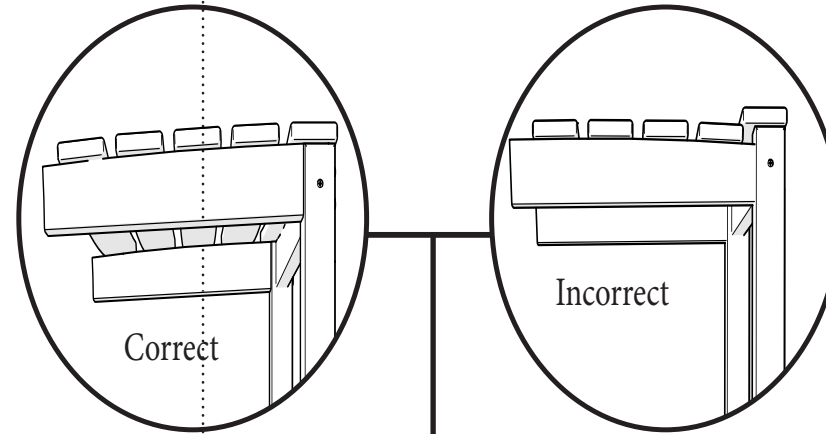

TOOLS

4mm T-handle hex key (included) 4mm hex, straight, for drill (included)

PARTS

3" Screw — H.27X3

Something missing?
Call (833) 665-6300

All Weather Furnishings

Model:

RT448

- (1) Table top
- (2) Leg Assemblies
- (2) Brace
- (1) Hardware pack

TOOLS NEEDED

- 4mm HEX KEY, ALLEN, T-HANDLE (INCLUDED)

- 3/8" Wrench (not included)

Step 1

Attach leg assemblies to table top using (8) 2-1/2" chair bolts.