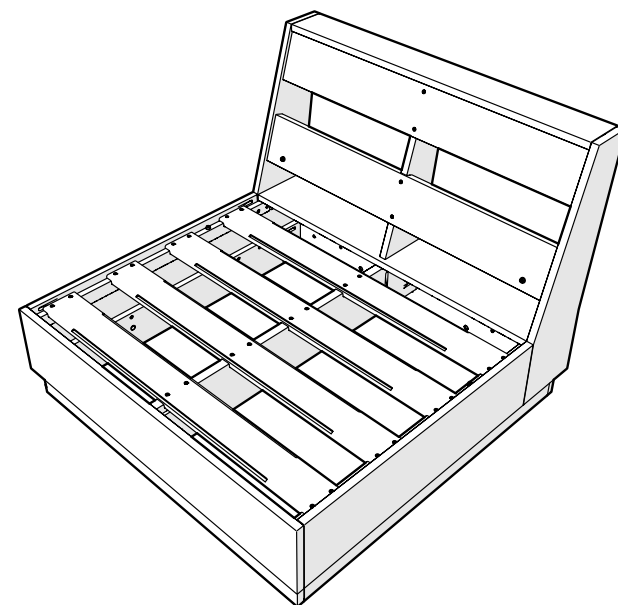

20-year warranty

Great news! Your POLYWOOD warranty is already activated, no need to send anything in. Located on the bottom of each item is a sticker with a serial number. Please keep this number for your records.

View our full warranty:
polywood.com/warranty

Having trouble?

If you have questions or concerns regarding assembly instructions or missing parts, please contact us at hello@polywood.com or (833) 665-6300

Cleaning tips

For a Quick Clean:

Simply wipe down with soap and water.

For a Deep Clean:

Wipe on 1/3 bleach and 2/3 water solution with a clean cloth and let it sit on the lumber for a few minutes (this will not affect the color). Then, loosen any dirt and debris that may catch in surface grooves with a soft bristle brush; hose down to rinse.

For a High-Power Clean:

Use a pressure power washer (not exceeding 1,500 psi) to spray off dirt and debris. Apply a 1/3 bleach and 2/3 water solution and scrub with a soft bristle brush. Hose down to rinse.

DESIGNER SERIES

PWD4221CX Elevate Modular Armless Chair

polywood.com

Thank You

Thank you for choosing POLYWOOD!
We hope our furniture helps create a gathering place for you and your loved ones to enjoy for many years to come!

Join the POLYWOOD Owner's Community

Sign up at:
polywood.com/welcome

As a POLYWOOD Owner, you'll be among the first to access exclusive information about new product launches, special promotions, and giveaways.

Reach Out

Questions? Please contact us:
hello@polywood.com
(833) 665-6300

Watch & Learn

For assembly tips and videos visit:
polywood.com/assembly

Share your space

We love to see where our furniture ends up — snap a pic and tag it on Instagram or Facebook for your chance to be featured on our social channels!
#polywood #rethinkoutdoor

facebook.com/polywoodoutdoor

[@POLYWOOD](https://instagram.com/POLYWOOD)

pinterest.com/polywood

youtube.com/polywood

Did you know?

On average, POLYWOOD recycles 400,000 milk jugs a day!

Learn more about our story:
genuinePOLYWOOD.com