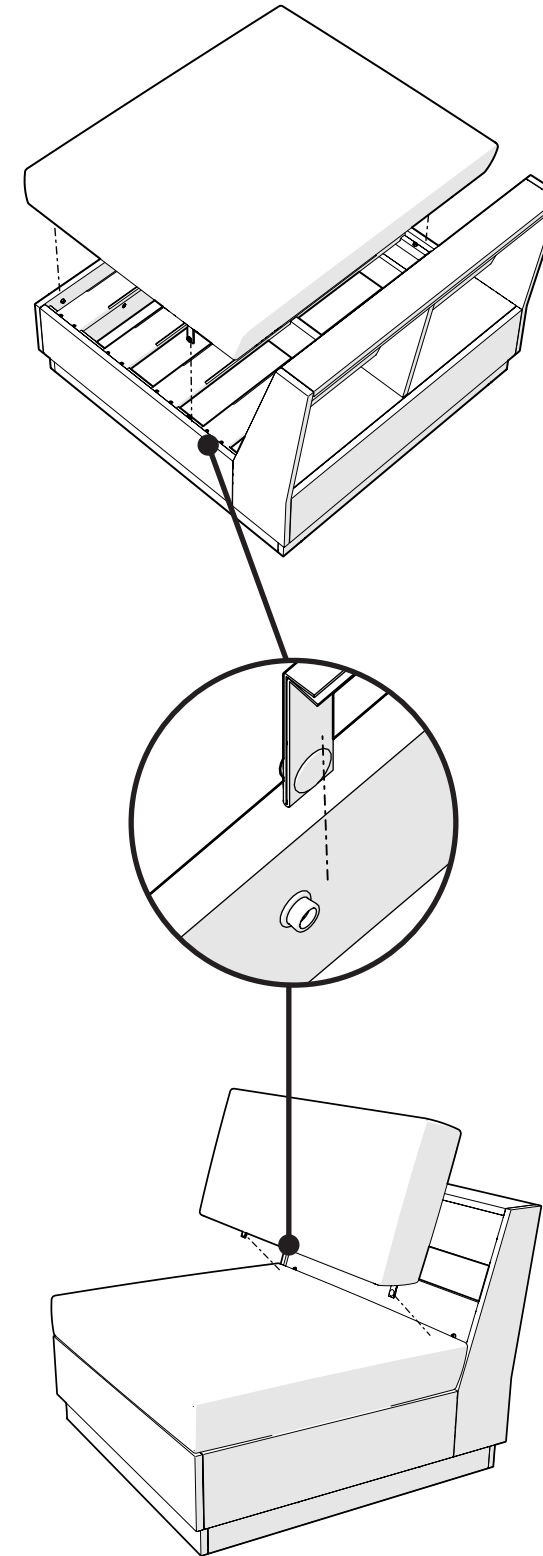

TOOLS

7/16" wrench
(not included)

PARTS

A x 2

3.5" Bolt — HHC.25-20X3.5FT

B x 2

Thumb Screw — P14372

Something missing?
Call (833) 665-6300

1

Use Step 1 to connect the Elevate Modular Armless Chair with another piece of the Elevate Modular set. Skip to step 2 to attach the cushions to the frame.

2

POLYWOOD