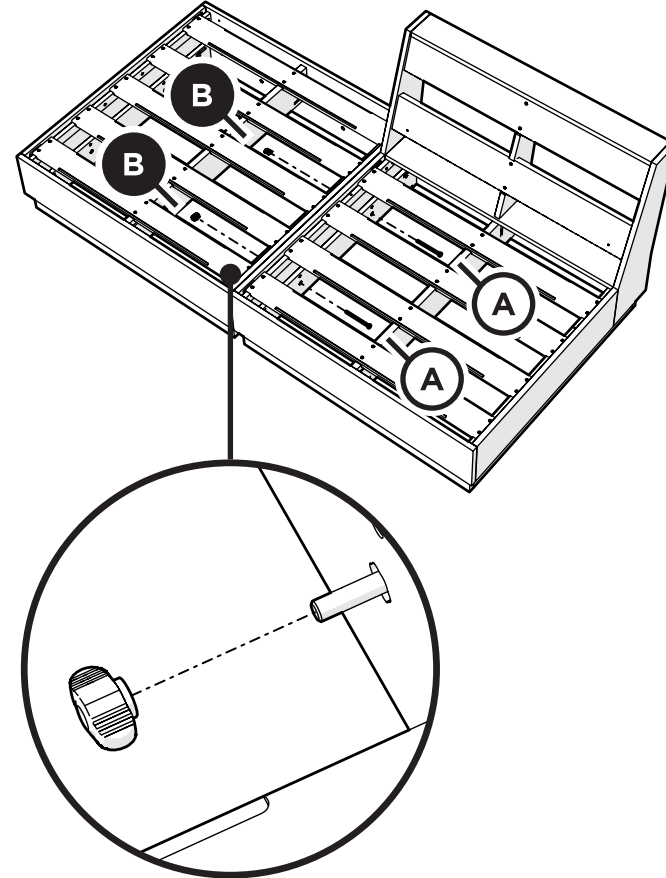

TOOLS

7/16" wrench
(not included)

PARTS

A x 2

3.5" Bolt — HHC.25-20X3.5FT

B x 2

Thumb Screw — P14372

Something missing?
Call (833) 665-6300

1

Use Step 1 to connect the Elevate Modular Armless Chair with another piece of the Elevate Modular set. Skip to step 2 to attach the cushions to the frame.

2

POLYWOOD