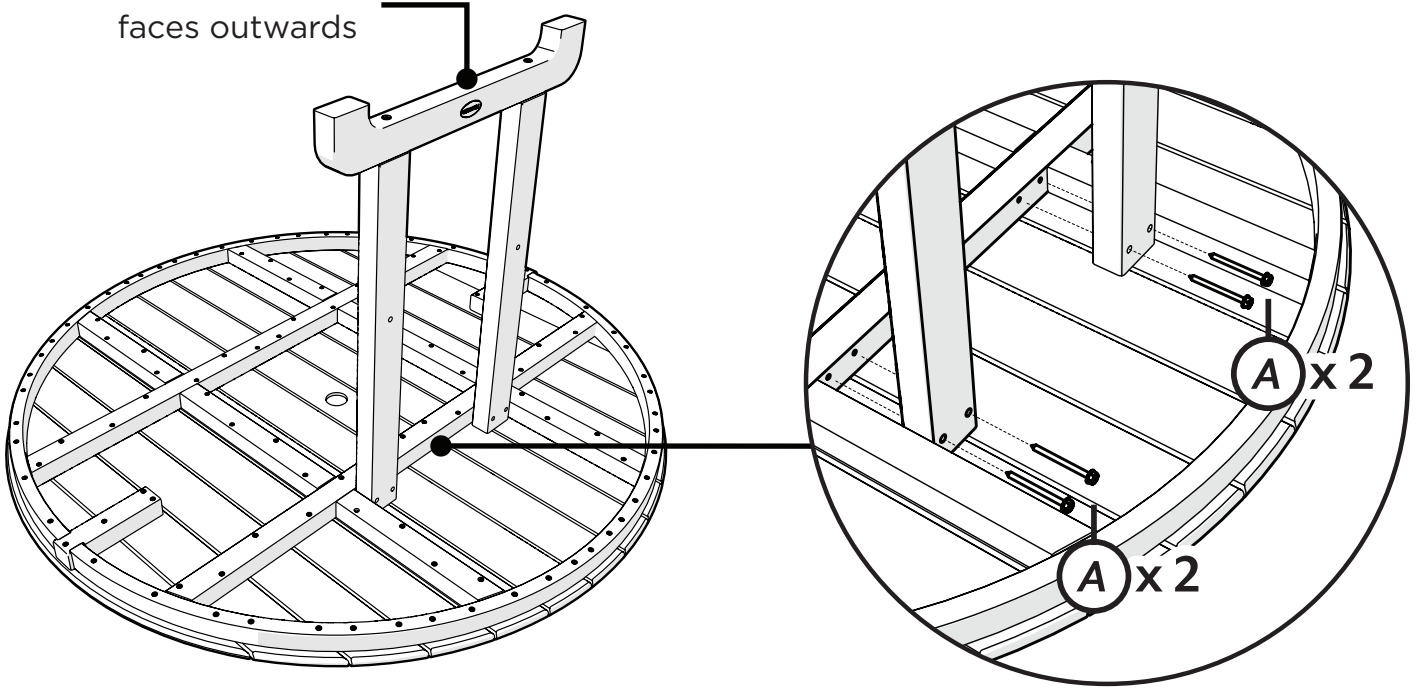

PARTS

A x 8

14 X 2.50 HEX WASHER T-A ALCHM

B x 4

.27 x 3 SOCKET WASHER A

C x 4

1/4-20 x 3-1/4 WASHER SHCS

1

3

Something missing? Call (877) 457-3284

2

Make sure label
faces outwards

NOTE: Do not over-tighten

NOTE: Do not over-tighten

4

Removable table plug
included in table