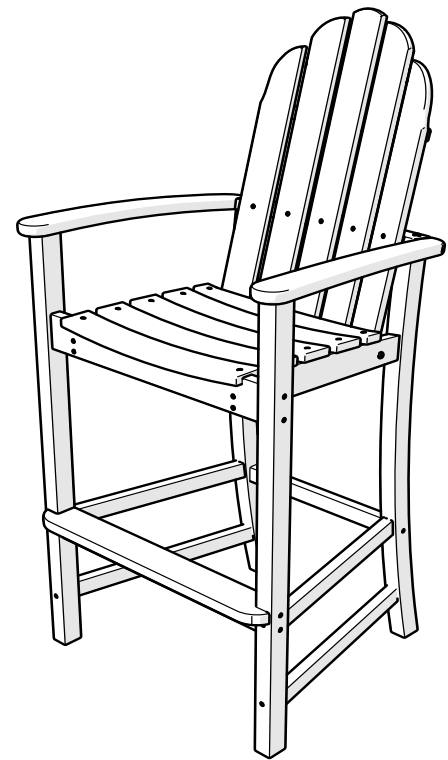

TOOLS

PARTS

A x 4

B x 2

Something missing?
Call (833) 665-6300

1

2

3

4

ADD200

ADD201

ADD202