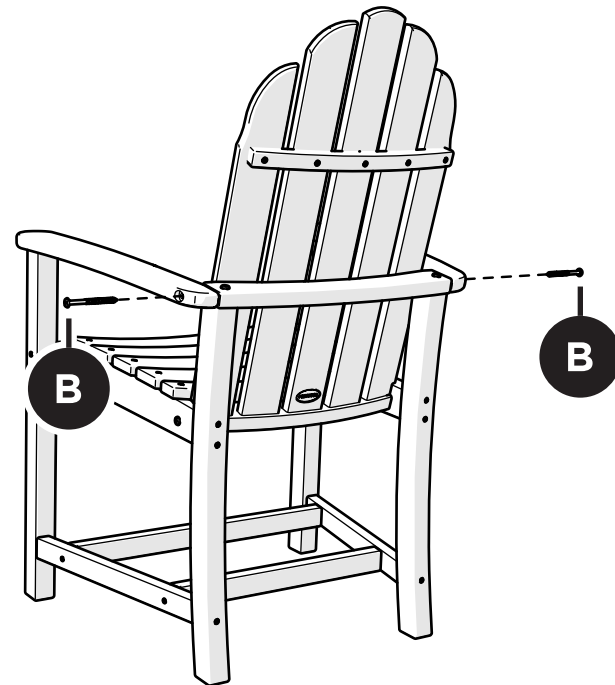

TOOLS

PARTS

A x 4

B x 2

Something missing?
Call (833) 665-6300

1

2

3

4

ADD200

ADD201

ADD202