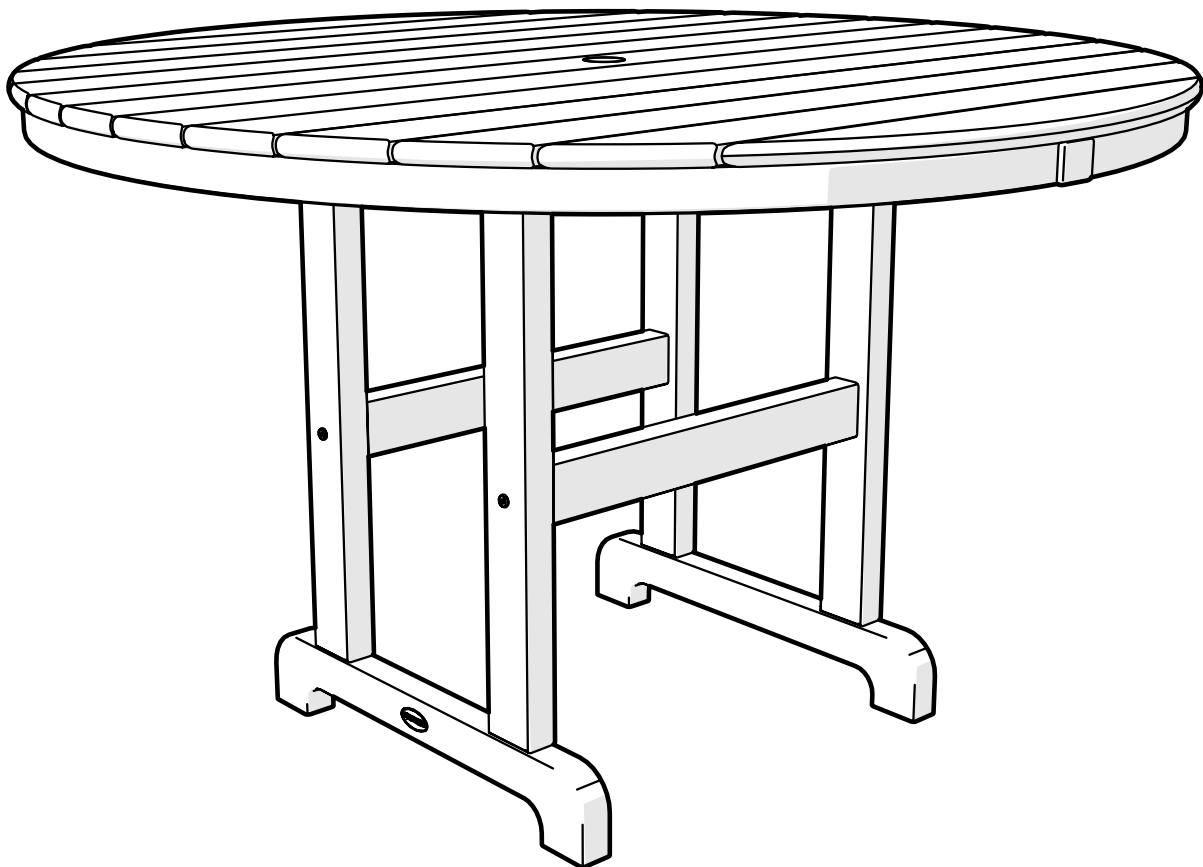

RT248

Round 48" Dining Table *Assembly Instructions*

To watch a video of this assembly, visit [youtube.com/polywood](https://www.youtube.com/polywood)

TOOLS

4mm T-handle
Hex Key (included)

3/8" Wrench
(not included)