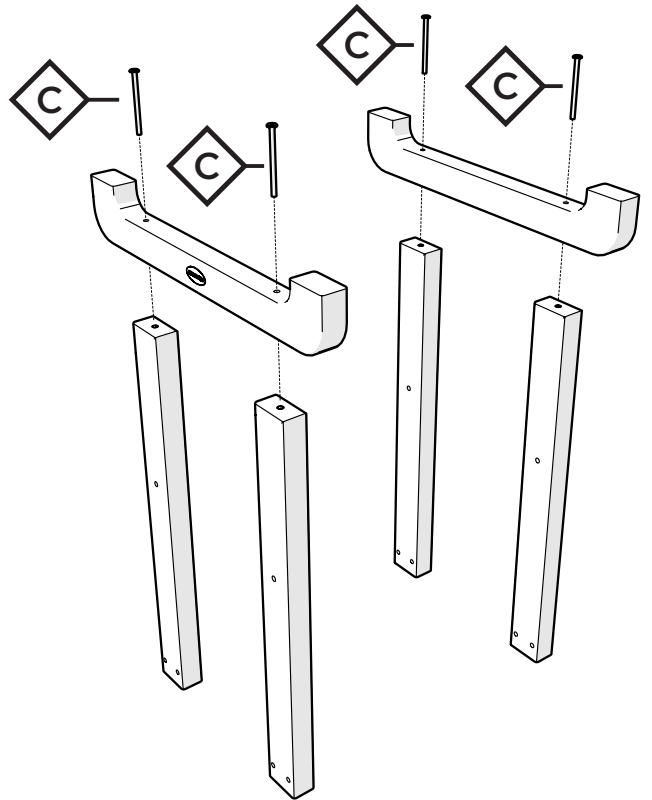

RT248

Round 48" Dining Table *Assembly Instructions*

To watch a video of this assembly, visit [youtube.com/polywood](https://www.youtube.com/polywood)

TOOLS

4mm T-handle
Hex Key (included)

3/8" Wrench
(not included)

PARTS

A x 8

14 X 2.50 HEX WASHER T-A ALCHM

B x 4

.27 x 3 SOCKET WASHER A

C x 4

1/4-20 x 3-1/4 WASHER SHCS

1

3

Something missing? Call (877) 457-3284

2

Make sure label
faces outwards

NOTE: Do not over-tighten

NOTE: Do not over-tighten

4

Removable table plug
included in table