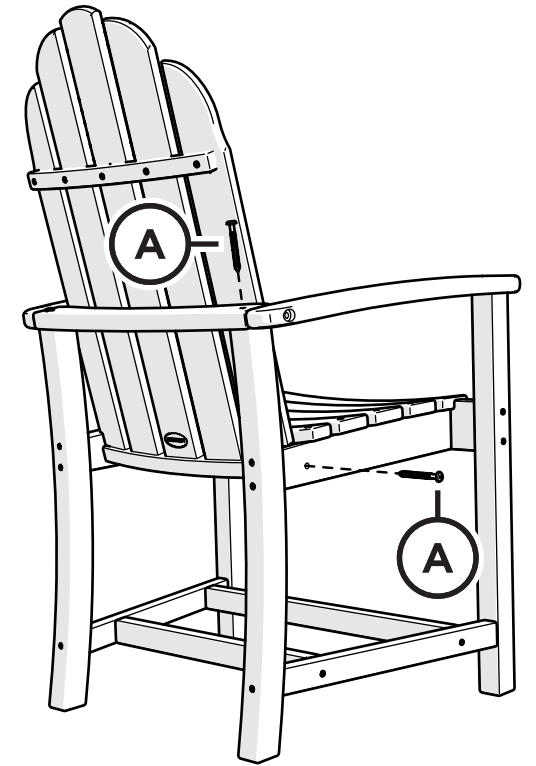

TOOLS

PARTS

A x 4

B x 2

Something missing?
Call (833) 665-6300

1

2

3

4

ADD200

ADD201

ADD202