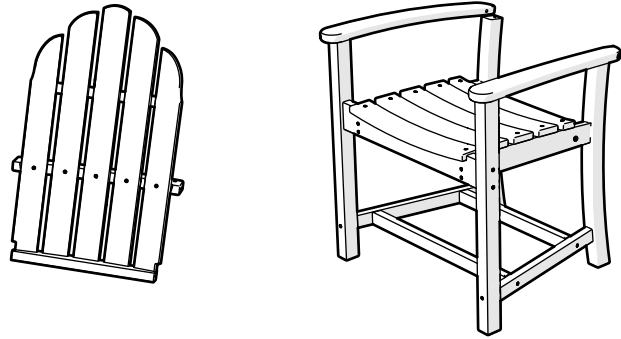

TOOLS

4mm T-handle
hex key (included)

4mm hex key
(included)

PARTS

A x 4

2.5" Screw — H.27X2.5

B x 2

3" Screw — H.27X3