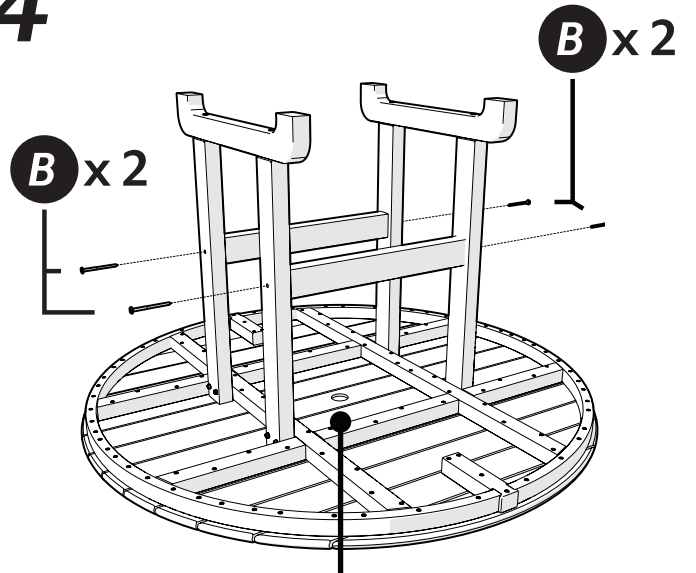

PARTS

A x 8

14 X 2.50 HEX WASHER T-A ALCHM

B x 4

.27 x 3 SOCKET WASHER A

C x 4

1/4-20 x 3-1/4 WASHER SHCS

1

3

Something missing? Call (877) 457-3284

2

Make sure label
faces outwards

NOTE: Do not over-tighten

NOTE: Do not over-tighten

4

Removable table plug
included in table