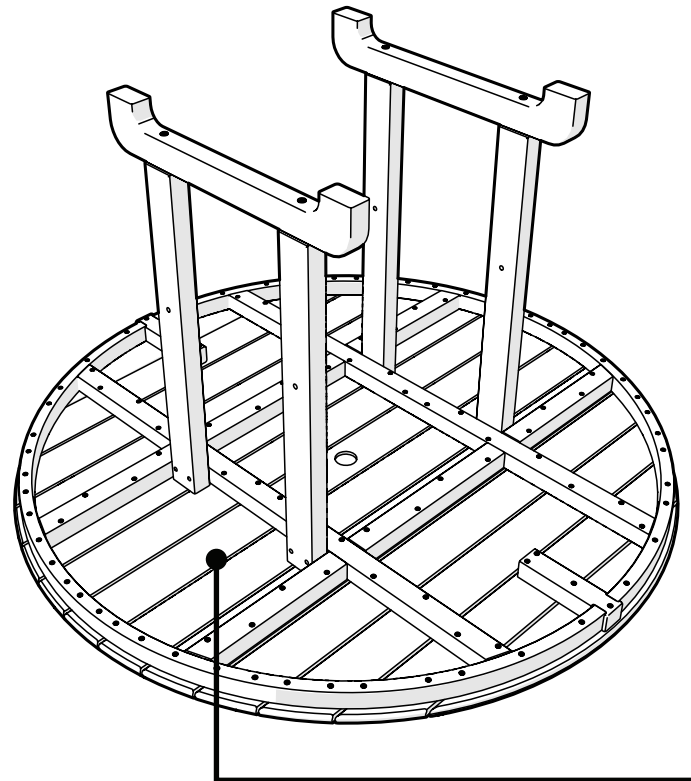

RT248

Round 48" Dining Table *Assembly Instructions*

To watch a video of this assembly, visit [youtube.com/polywood](https://www.youtube.com/polywood)

TOOLS

4mm T-handle
Hex Key (included)

3/8" Wrench
(not included)

PARTS

A x 8

14 X 2.50 HEX WASHER T-A ALCHM

B x 4

.27 x 3 SOCKET WASHER A

C x 4

1/4-20 x 3-1/4 WASHER SHCS

1

3

Something missing? Call (877) 457-3284

2

Make sure label
faces outwards

NOTE: Do not over-tighten

NOTE: Do not over-tighten

4

Removable table plug
included in table