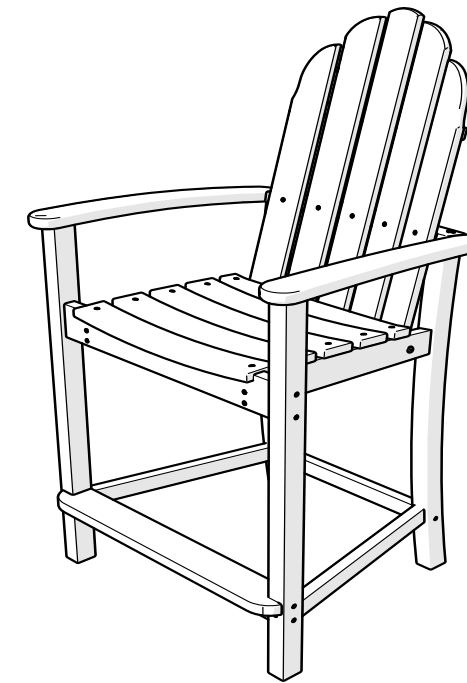

TOOLS

PARTS

A x 4

B x 2

Something missing?
Call (833) 665-6300

1

2

3

4

ADD200

ADD201

ADD202