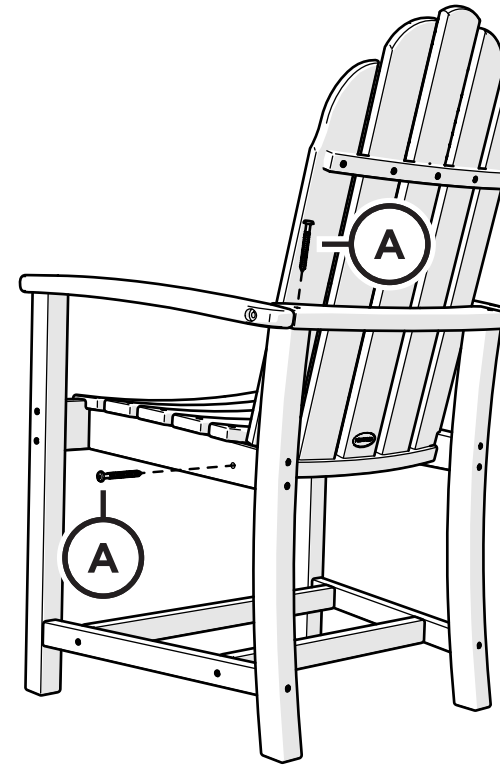

TOOLS

PARTS

A x 4

B x 2

Something missing?
Call (833) 665-6300

1

2

3

4

ADD200

ADD201

ADD202