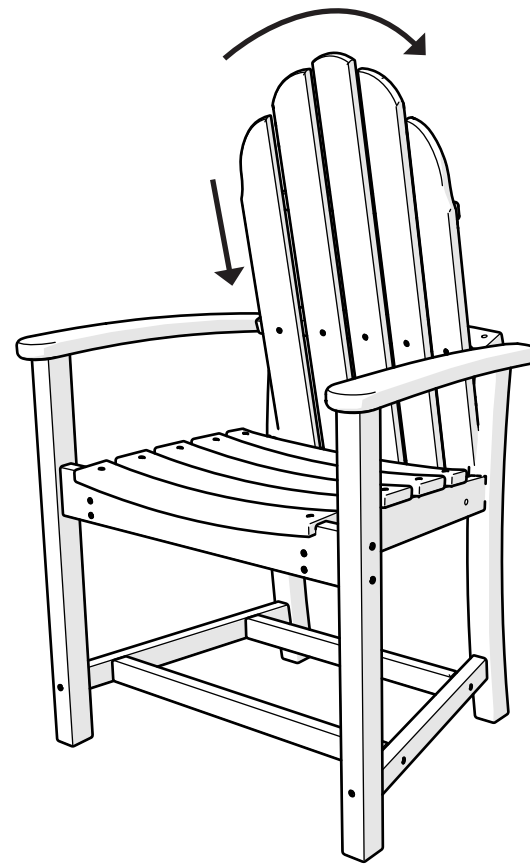

A x 4

B x 2

Something missing?
Call (833) 665-6300

1