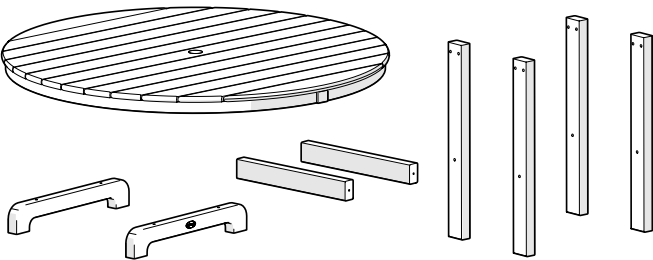

RT248

Round 48" Dining Table *Assembly Instructions*

To watch a video of this assembly, visit [youtube.com/polywood](https://www.youtube.com/polywood)

TOOLS

4mm T-handle
Hex Key (included)

3/8" Wrench
(not included)

PARTS

A x 8

14 X 2.50 HEX WASHER T-A ALCHM

B x 4

.27 x 3 SOCKET WASHER A

C x 4

1/4-20 x 3-1/4 WASHER SHCS

1