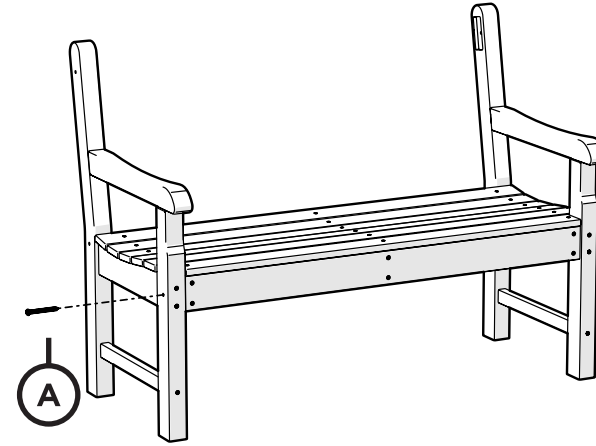

TOOLS

PARTS

A x 7

B x 4

1

2

3

4

5

Something missing?
Visit help.polywood.com

POLYWOOD®