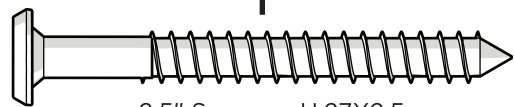

Learn more about our story:
genuinePOLYWOOD.com

TOOLS

4mm T-handle hex key (included)

PARTS

A x 7

3" Screw — H.27X3

B x 4

2.5" Screw — H.27X2.5