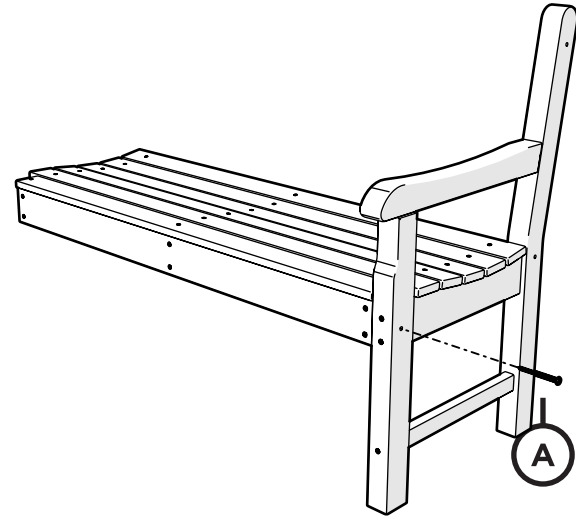

TOOLS

PARTS

A x 7

B x 4

1

2

3

4

5

Something missing?
Visit help.polywood.com

POLYWOOD®