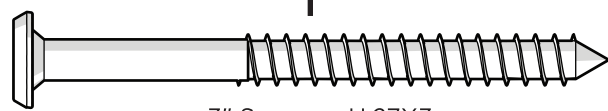

Learn more about our story:
genuinePOLYWOOD.com

TOOLS

4mm T-handle hex key (included)

PARTS

A x 7

3" Screw — H.27X3

B x 4

2.5" Screw — H.27X2.5