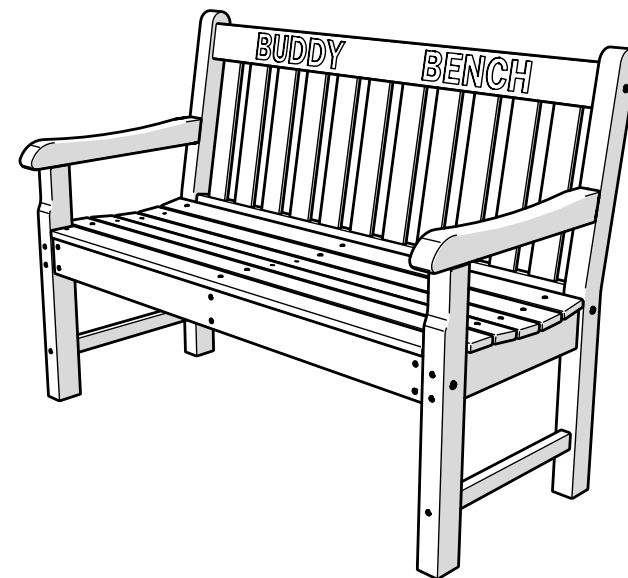

20-Year Warranty

Great news! Your POLYWOOD warranty is already activated, no need to send anything in. Located on the bottom of each item is a sticker with a serial number. **Please keep this number for your records.**

View our full warranty:
polywood.com/warranty

Cleaning Tips

For a Quick Clean:

Simply wipe down with soap and water.

For a Deep Clean:

Wipe on 1/3 bleach and 2/3 water solution with a clean cloth and let it sit on the lumber for a few minutes (this will not affect the color). Then, loosen any dirt and debris that may catch in surface grooves with a soft bristle brush; hose down to rinse.

For a High-Power Clean:

Use a pressure power washer (not exceeding 1,500 psi) to spray off dirt and debris. Apply a 1/3 bleach and 2/3 water solution and scrub with a soft bristle brush. Hose down to rinse.

POLYWOOD®

Assembly Instructions

RKB48-BB 48'' Buddy Bench

polywood.com

Thank You

Thank you for choosing POLYWOOD!
We hope your new furniture helps create a gathering place for you and your loved ones to enjoy for many years to come!

Join the POLYWOOD Community

Sign up at:
polywood.com/welcome

You'll be the first to hear about new product launches, giveaways, special offers, and more!

We're Always Here For You

If you have questions regarding assembly instructions, warranty claims, or missing parts, please visit our Help Center at
help.polywood.com

Watch & Learn

For assembly tips and videos visit:
polywood.com/assembly

Share Your Space

We love to see your furniture at home — share a photo or video and tag us for your chance to be featured!

#polywood

@POLYWOOD

pinterest.com/polywood

youtube.com/polywood

facebook.com/polywoodoutdoor

Join thousands of fans in our
Outdoor Living Community!

facebook.com/groups/polywoodoutdoorliving

Did You Know?

Our long-lasting furniture is made using plastics that could otherwise pollute oceans and overwhelm landfills — and it can also be recycled when the time comes. Better for the planet, better for all.

Learn more about our story:
genuinePOLYWOOD.com