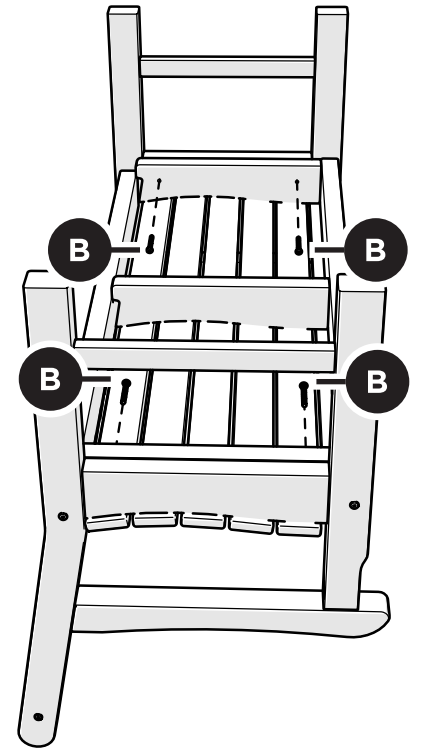

TOOLS

PARTS

A x 7

B x 4

1

2

3

4

5

Something missing?
Visit help.polywood.com

POLYWOOD®