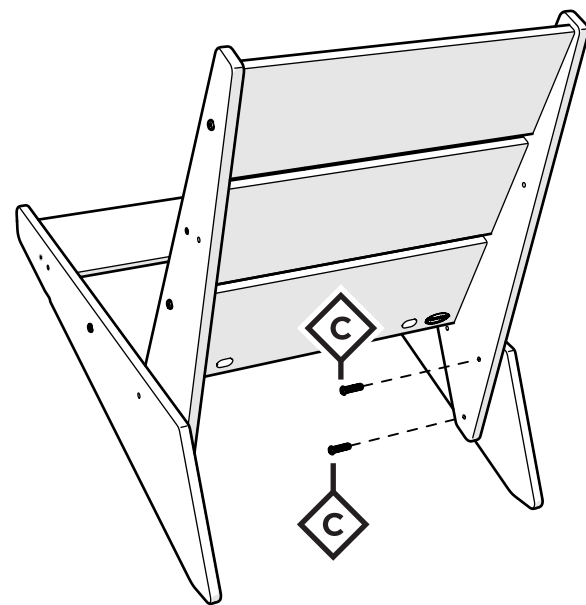

TOOLS

PARTS

A x 2

B x 4

C x 4

D x 2

E x 2

Something missing?
Call (833) 665-6300

1

2

3

4

5

6