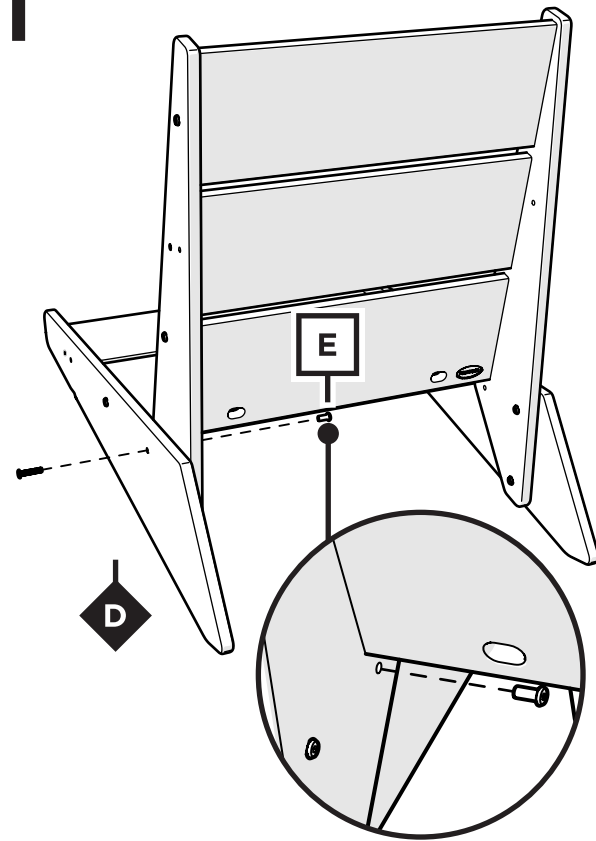

TOOLS

4mm T-handle hex key (included)

4mm hex key (included)

PARTS

A x 2

2.5" Screw — H.27X2.5

B x 4

2" Screw — H.27X2

C x 4

1.3" Screw — H.345X1.312

D x 2

1.25" Bolt - H.25-20X1.25

E x 2

Barrel Nut— HN.25-20X.625B

Something missing?
Call (833) 665-6300

1