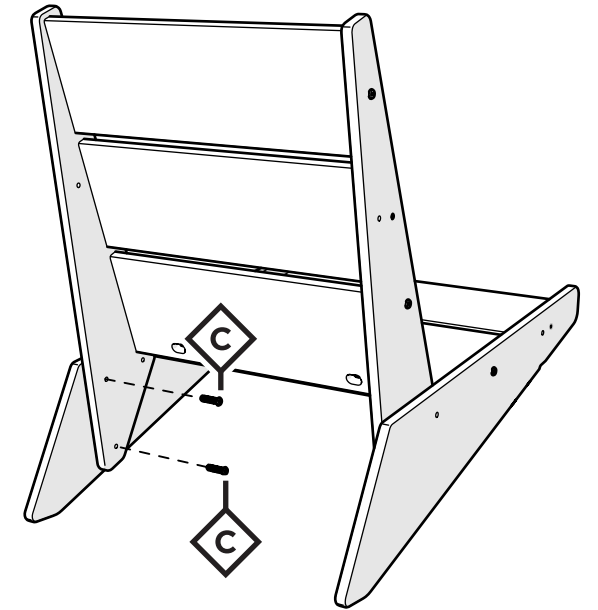

TOOLS

PARTS

A x 2

B x 4

C x 4

D x 2

E x 2

Something missing?
Call (833) 665-6300

1

2

3

4

5

6