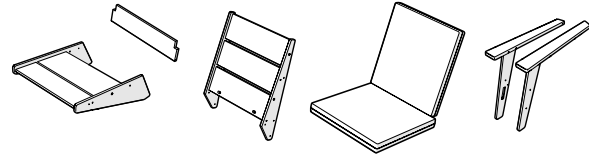

TOOLS

4mm T-handle hex key (included)

4mm hex key (included)

PARTS

A x 2

2.5" Screw — H.27X2.5

B x 4

2" Screw — H.27X2