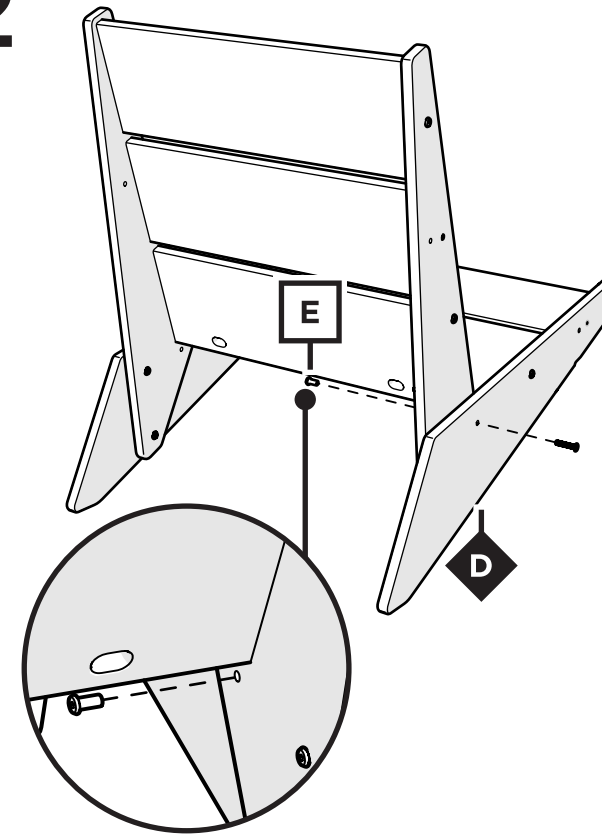

TOOLS

PARTS

A x 2

B x 4

C x 4

D x 2

E x 2

Something missing?
Call (833) 665-6300

1

2

3

4

5

6