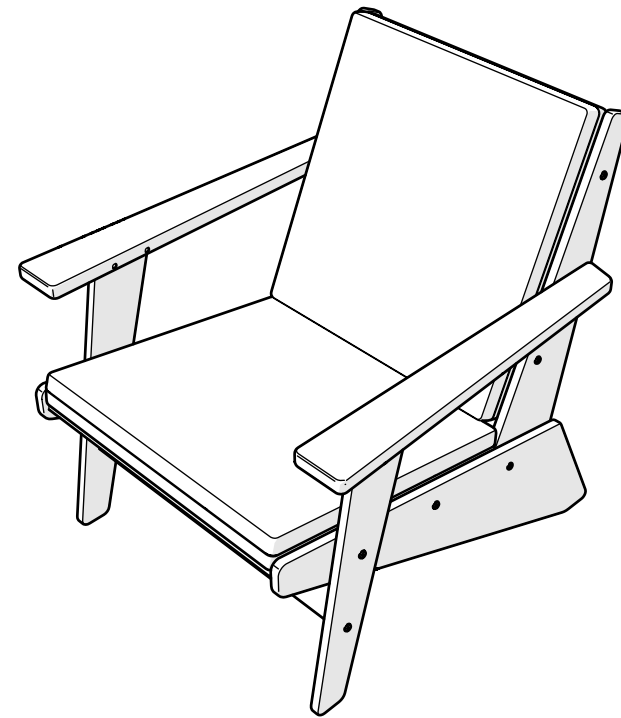

POLYWOOD

Assembly Instructions

1401 Riviera Modern Lounge Chair

20-year warranty

View our full warranty:
polywoodoutdoor.com/warranty

Having trouble?

If you have questions or concerns regarding assembly instructions or missing parts, please contact us at hello@polywoodoutdoor.com or (833) 665-6300