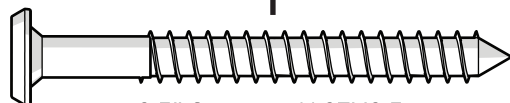

TOOLS

4mm T-handle hex key (included)

4mm hex key (included)

PARTS

1

Incorrect

2

3

A x12

2" Screw — H.27X2

B x8

2.5" Screw — H.27X2.5

Loosen bolts if wheels do not turn