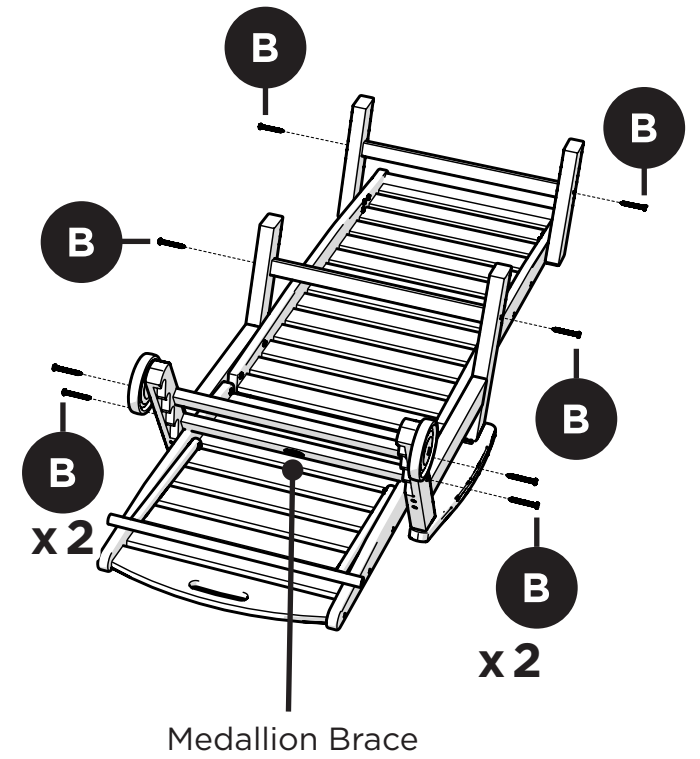

TOOLS

4mm T-handle hex key (included)

4mm hex key (included)

PARTS

1

Incorrect

2

3

A x12

2" Screw — H.27X2

B x8

2.5" Screw — H.27X2.5

Loosen bolts if wheels do not turn