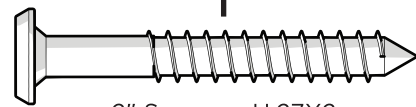

TOOLS

4mm T-handle hex key (included)

4mm hex key (included)

PARTS

1

Incorrect

2

3

A x12

2" Screw — H.27X2

B x8

2.5" Screw — H.27X2.5

Loosen bolts if wheels do not turn