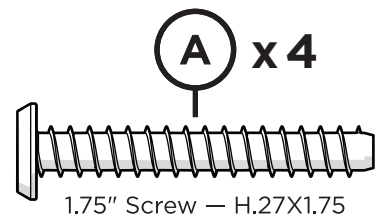

1.75" Screw — H.27X1.75