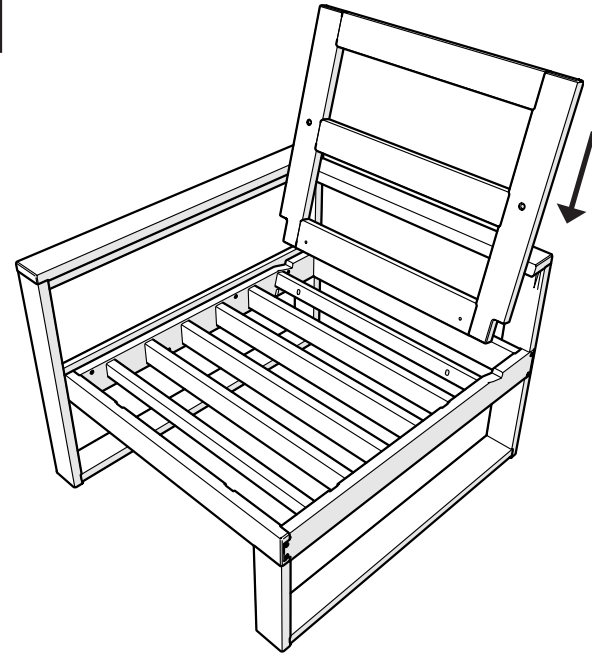

## PARTS

4601C-LAF-RAF-X  
BACK

4601LAFX-RAF-X  
BASE

1.75" Screw — H.27X1.75

Bracket — P13275-XX

Something missing?  
Call (833) 665-6300

1

Correct