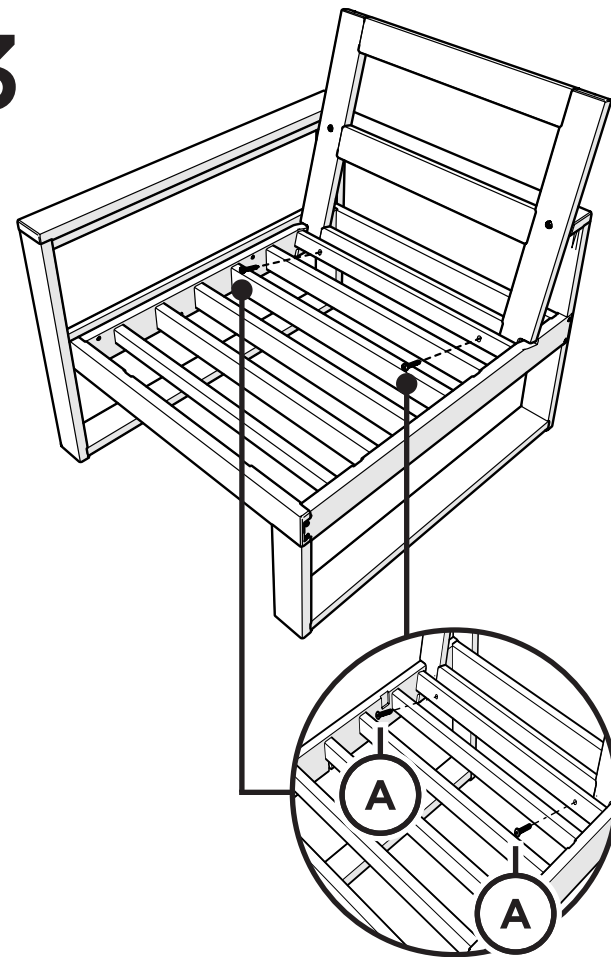

TOOLS

PARTS

Something missing?
Call (833) 665-6300

1

2

3

Brackets can be used to
connect furniture together