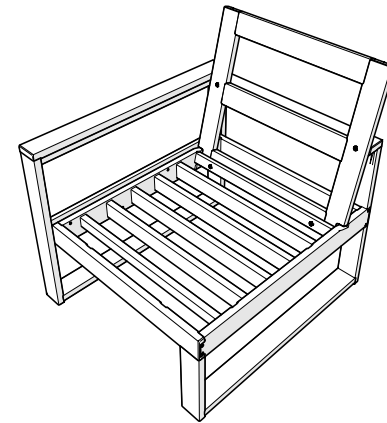

20-year warranty

Great news! Your POLYWOOD warranty is already activated, no need to send anything in. Located on the bottom of each item is a sticker with a serial number. Please keep this number for your records.

View our full warranty:
polywoodoutdoor.com/warranty

Having trouble?

If you have questions or concerns regarding assembly instructions or missing parts, please contact us at hello@polywoodoutdoor.com or (833) 665-6300

Cleaning tips

For a Quick Clean:

Simply wipe down with soap and water.

For a Deep Clean:

Wipe on 1/3 bleach and 2/3 water solution with a clean cloth and let it sit on the lumber for a few minutes (this will not affect the color). Then, loosen any dirt and debris that may catch in surface grooves with a soft bristle brush; hose down to rinse.

For a High-Power Clean:

Use a pressure power washer (not exceeding 1,500 psi) to spray off dirt and debris. Apply a 1/3 bleach and 2/3 water solution and scrub with a soft bristle brush. Hose down to rinse.

POLYWOOD

Assembly Instructions

4601LAFX

Modular Left Arm
Chair Frame