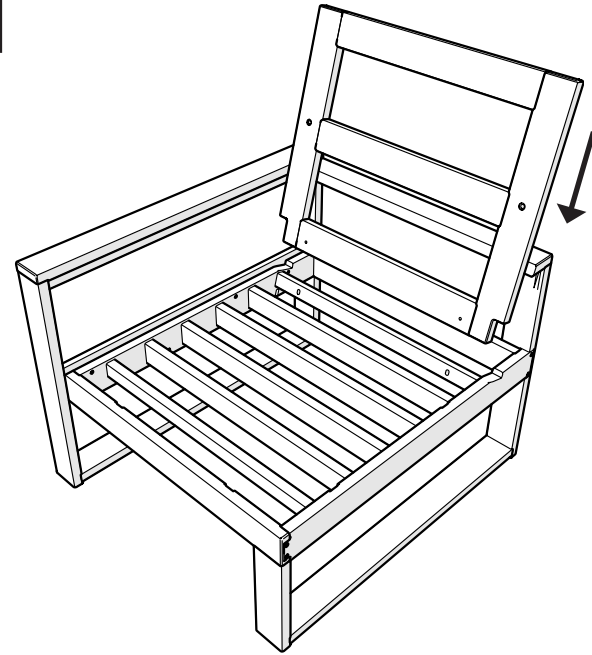

TOOLS

PARTS

A x 4

x 2

Something missing?
Call (833) 665-6300

1

Correct

2

3

Brackets can be used to
connect furniture together

x 2