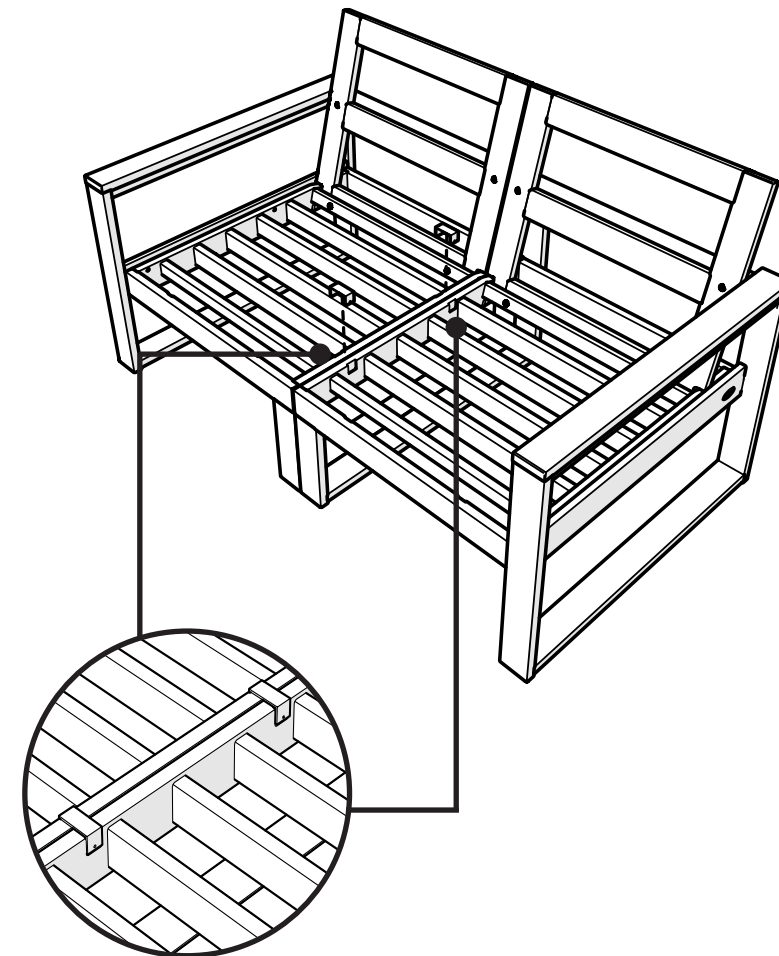

TOOLS

PARTS

Something missing?
Call (833) 665-6300

1

2

3

Brackets can be used to
connect furniture together