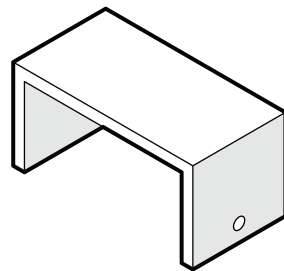

# PARTS

4601C-LAF-RAF-X  
BACK

4601LAFX-RAF-X  
BASE

**A** x 4

1.75" Screw — H.27X1.75

x 2

Bracket — P13275-XX

Something missing?  
Call (833) 665-6300