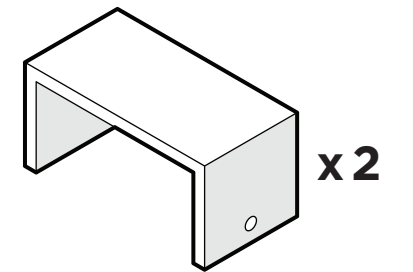

Brackets can be used to
connect furniture together

Bracket — P13275-XX