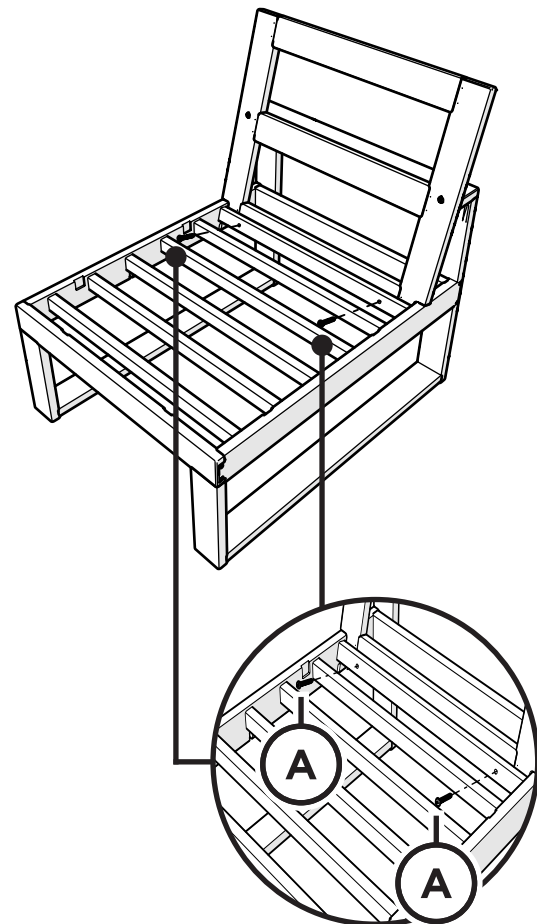

TOOLS

PARTS

A x4

x2

1

2

3

4

Brackets can be used to connect
furniture together

x2