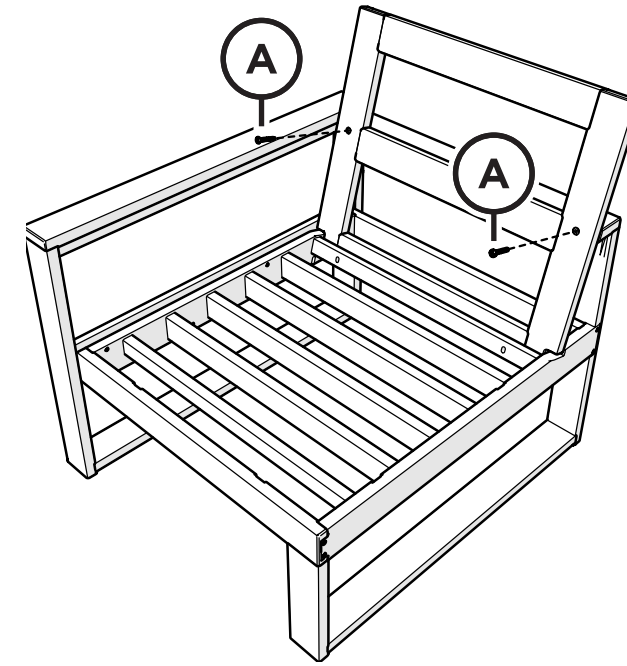

TOOLS

PARTS

A x 4

x 2

Something missing?
Call (833) 665-6300

1

2

3

Brackets can be used to
connect furniture together

x 2