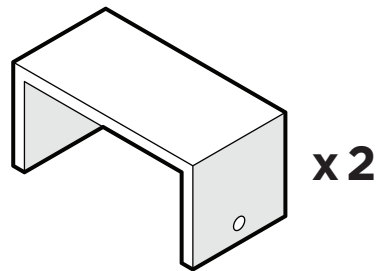

## PARTS

4601C-LAF-RAF-X  
BACK

4601LAFX-RAF-X  
BASE

1.75" Screw — H.27X1.75

Bracket — P13275-XX

Something missing?  
Call (833) 665-6300

1

Correct