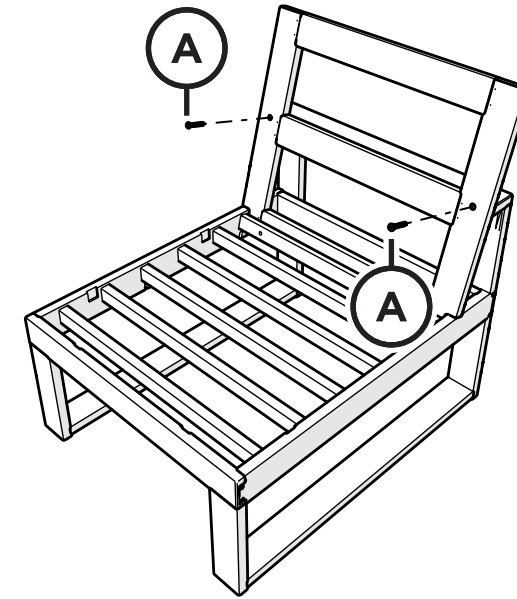

TOOLS

PARTS

A x4

x2

1

2

3

4

Brackets can be used to connect
furniture together

x2