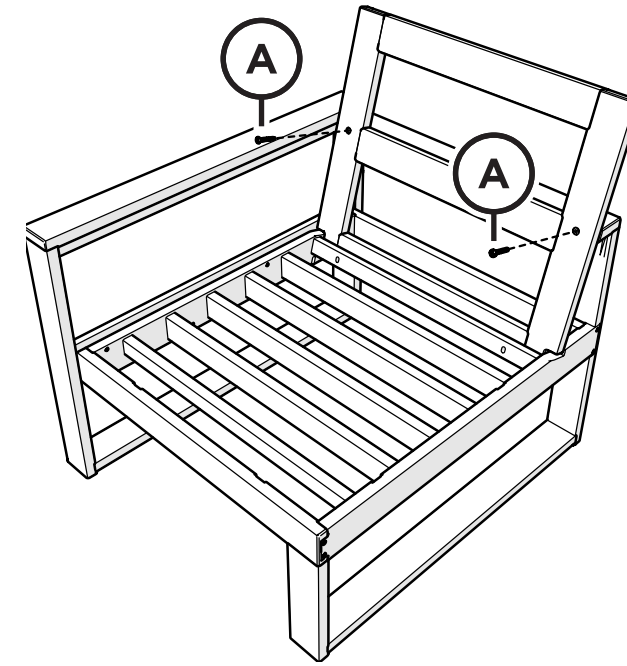

TOOLS

PARTS

Something missing?
Call (833) 665-6300

1

2

3

Brackets can be used to
connect furniture together