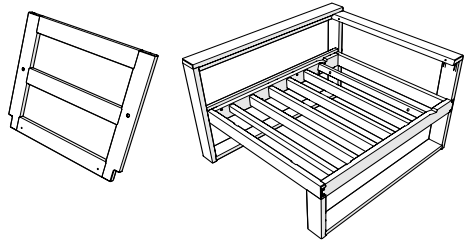

TOOLS

PARTS

4601C-LAF-RAF-X
BACK

4601LAFX-RAF-X
BASE

A x 4