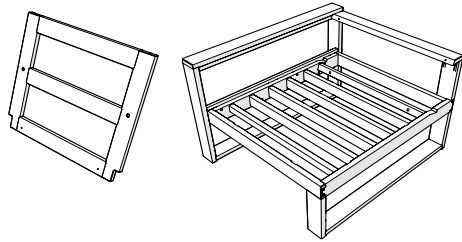

TOOLS

PARTS

4601C-LAF-RAF-X
BACK

4601LAFX-RAF-X
BASE