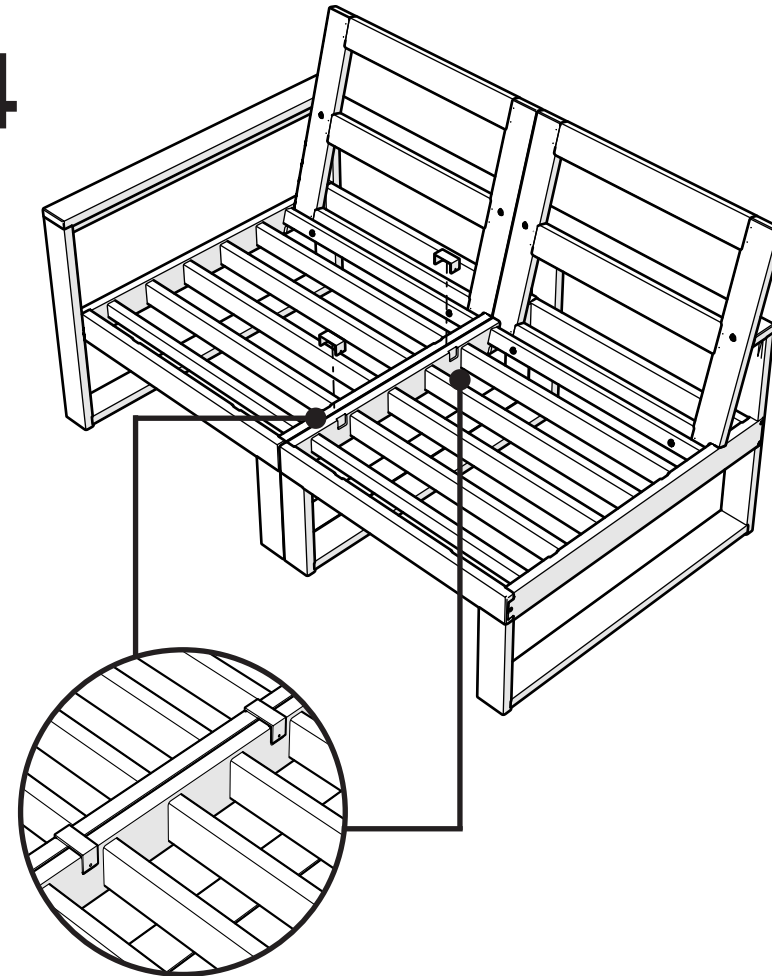

TOOLS

PARTS

A x4

x2

1

2

3

4

Brackets can be used to connect
furniture together

x2