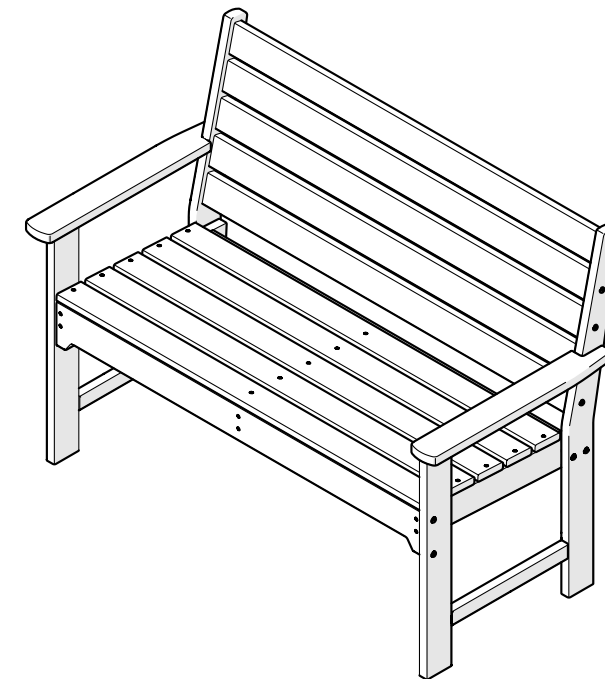

A

4

Ensure Fine Thread Bolts are used

1.75" Fine Thread Bolt
H.25-20X1.75

A

All bolts may be fully tightened

For use on flat, solid, and level surfaces only; not suitable for grass, gravel, or uneven ground.