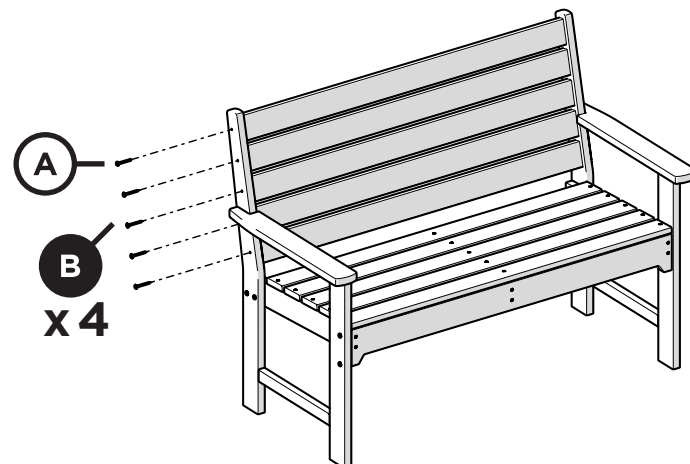

A

4

Ensure Fine Thread Bolts are used

1.75" Fine Thread Bolt
H.25-20X1.75

A

All bolts may be fully tightened

For use on flat, solid, and level surfaces only; not suitable for grass, gravel, or uneven ground.