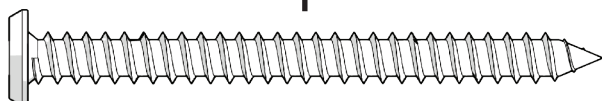

TOOLS

4mm T-handle hex key (included)

PARTS

A x2

1.75" Fine Thread Bolt
H.25-20X1.75

B x14

1.75" Screw — H.27X1.75

C x2

3" Screw — H.27X3

1

Do not fully tighten bolts

2

Do not fully tighten bolts

3

Ensure Fine Thread Bolts are used

1.75" Fine Thread Bolt
H.25-20X1.75

A

4

Ensure Fine Thread Bolts are used

1.75" Fine Thread Bolt
H.25-20X1.75

A

All bolts may be fully tightened

For use on flat, solid, and level surfaces only; not suitable for grass, gravel, or uneven ground.