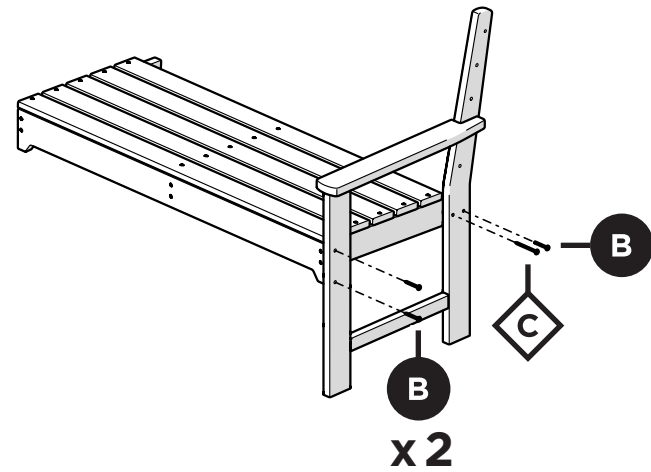

Do not fully tighten bolts

2