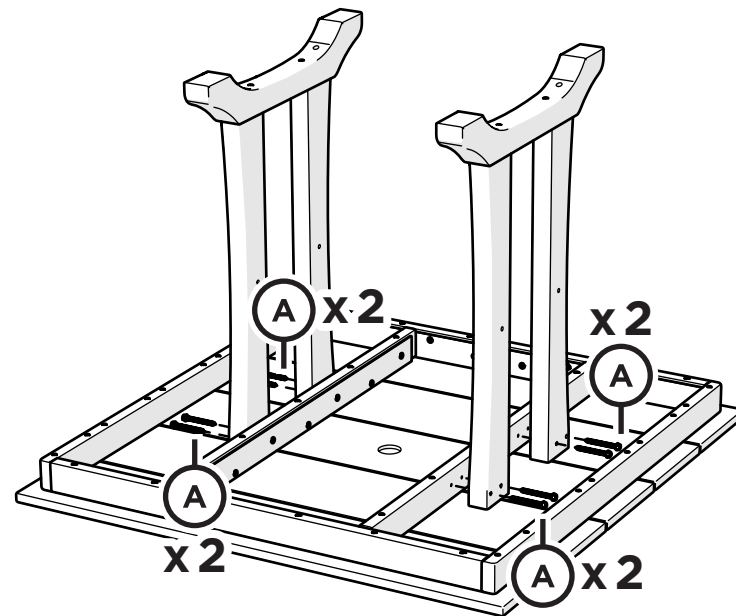

TOOLS

3/8" wrench
(not included)

4mm T-handle
hex key (included)

PARTS

A x 8

2.5" Screw — HHW14X2.5

B x 4

3" Screw — H.27X3

Something missing?
Call (833) 665-6300

1

2

Removable
table plug

POLYWOOD