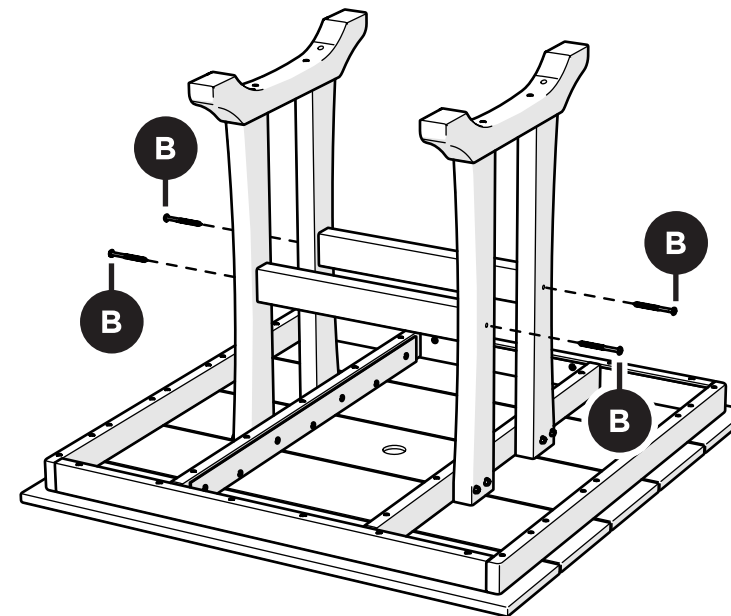

TOOLS

3/8" wrench
(not included)

4mm T-handle
hex key (included)

PARTS

A x 8

2.5" Screw — HHW14X2.5

B x 4

3" Screw — H.27X3

Something missing?
Call (833) 665-6300

1

2

Removable
table plug

POLYWOOD