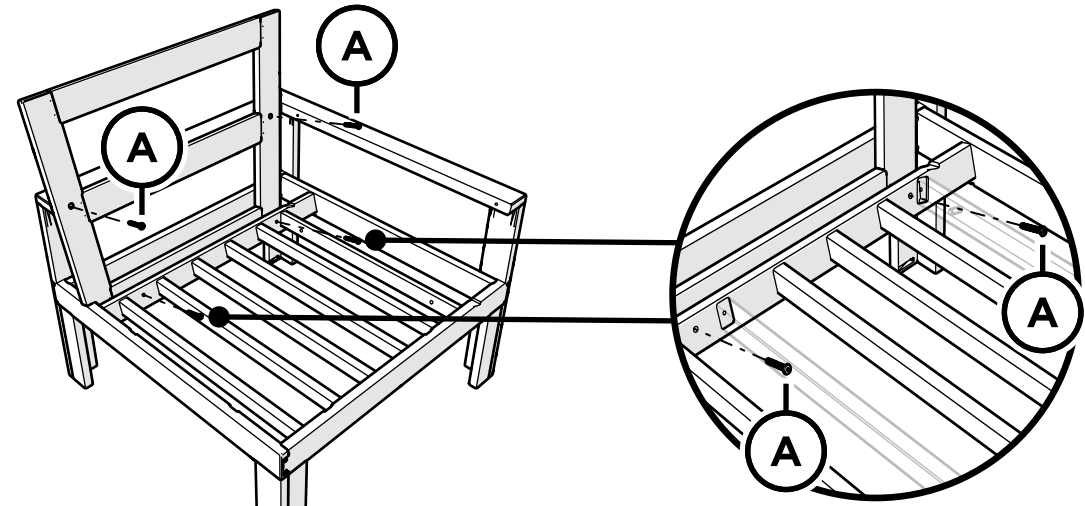

TOOLS

PARTS

A x 8

x2

Something missing?
Call (833) 665-6300

1

2

3

4