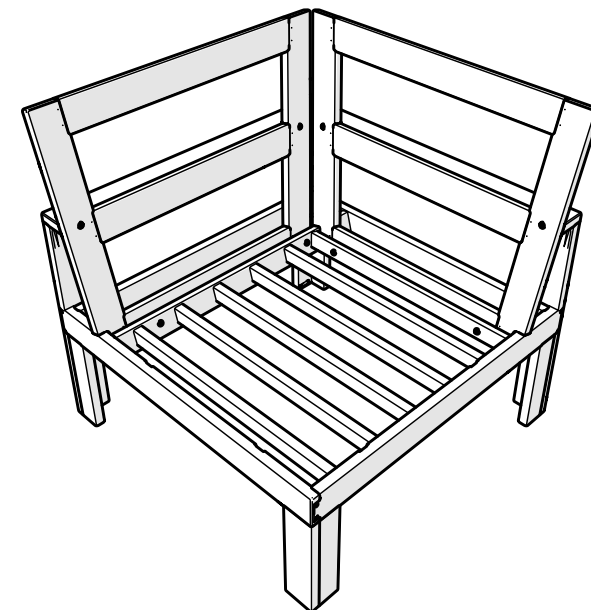

POLYWOOD

Assembly Instructions

4604X EDGE Modular Corner Frame

20-year warranty

View our full warranty:
polywoodoutdoor.com/warranty

Having trouble?

If you have questions or concerns regarding assembly instructions or missing parts, please contact us at hello@polywoodoutdoor.com or (833) 665-6300