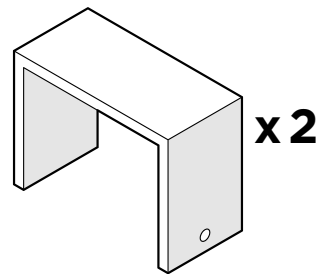

TOOLS

4mm T-handle hex key (included)

PARTS

A x 8

1.75" Screw — H.27X1.75

x2

Bracket — P13275-AL

Something missing?
Call (833) 665-6300