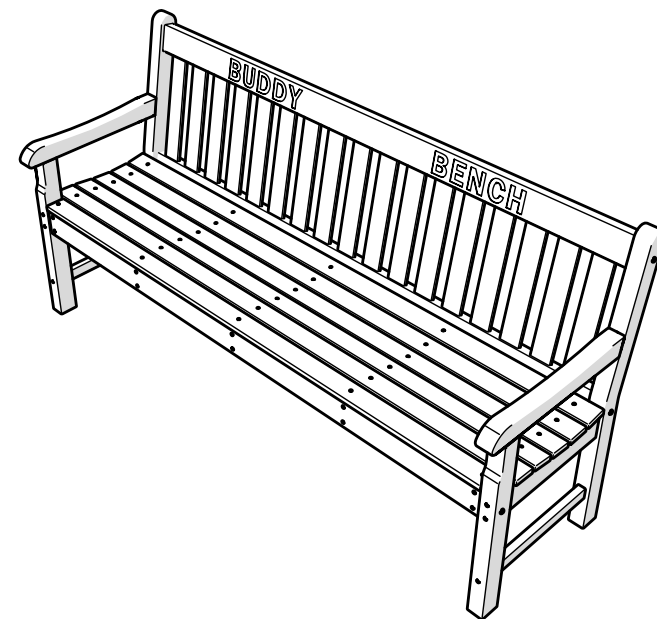

20-Year Warranty

Great news! Your POLYWOOD warranty is already activated, no need to send anything in. Located on the bottom of each item is a sticker with a serial number. **Please keep this number for your records.**

View our full warranty:
polywood.com/warranty

Cleaning Tips

For a Quick Clean:

Simply wipe down with soap and water.

For a Deep Clean:

Wipe on 1/3 bleach and 2/3 water solution with a clean cloth and let it sit on the lumber for a few minutes (this will not affect the color). Then, loosen any dirt and debris that may catch in surface grooves with a soft bristle brush; hose down to rinse.

For a High-Power Clean:

Use a pressure power washer (not exceeding 1,500 psi) to spray off dirt and debris. Apply a 1/3 bleach and 2/3 water solution and scrub with a soft bristle brush. Hose down to rinse.

POLYWOOD®

Assembly Instructions

RKB72-BB 72" Buddy Bench

polywood.com

Thank You

Thank you for choosing POLYWOOD!
We hope your new furniture helps create a gathering place for you and your loved ones to enjoy for many years to come!

Join the POLYWOOD Community

Sign up at:
polywood.com/welcome

You'll be the first to hear about new product launches, giveaways, special offers, and more!

We're Always Here For You

If you have questions regarding assembly instructions, warranty claims, or missing parts, please visit our Help Center at
help.polywood.com

Watch & Learn

For assembly tips and videos visit:
polywood.com/assembly

Share Your Space

We love to see your furniture at home — share a photo or video and tag us for your chance to be featured!

#polywood

@POLYWOOD

pinterest.com/polywood

youtube.com/polywood

facebook.com/polywoodoutdoor

Join thousands of fans in our
Outdoor Living Community!

facebook.com/groups/polywoodoutdoorliving

Did You Know?

Our long-lasting furniture is made using plastics that could otherwise pollute oceans and overwhelm landfills — and it can also be recycled when the time comes. Better for the planet, better for all.

Learn more about our story:
genuinePOLYWOOD.com