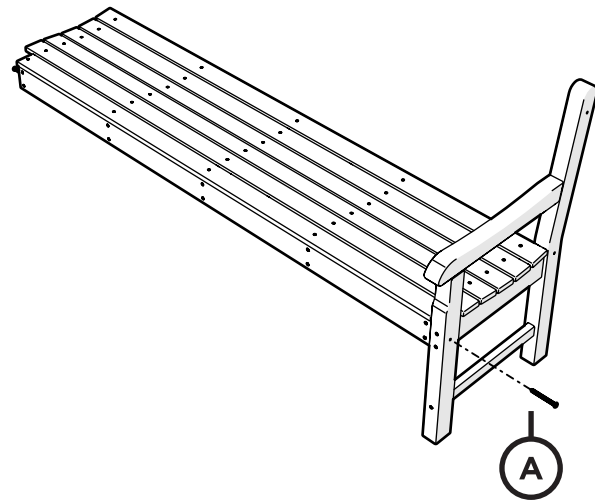

TOOLS

PARTS

A x 9

B x 4

1

2

3

4

5

Something missing?
Visit help.polywood.com

POLYWOOD®