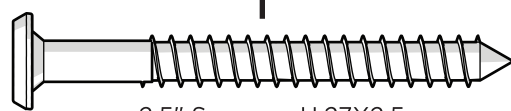

Learn more about our story:
genuinePOLYWOOD.com

TOOLS

4mm T-handle
hex key (included)

PARTS

A x 9

3" Screw — H.27X3

B x 4

2.5" Screw — H.27X2.5