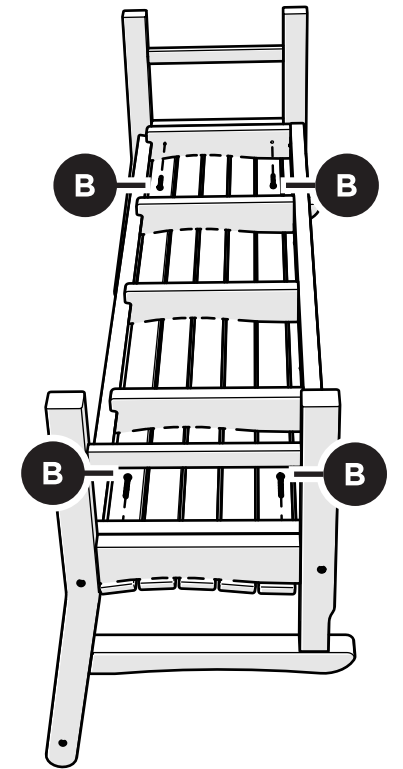

TOOLS

PARTS

A x 9

B x 4

1

2

3

4

5

Something missing?
Visit help.polywood.com

POLYWOOD®