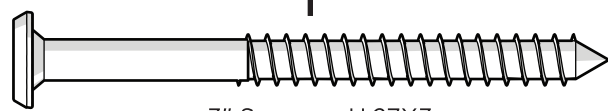

Learn more about our story:
genuinePOLYWOOD.com

TOOLS

4mm T-handle
hex key (included)

PARTS

A x 9

3" Screw — H.27X3

B x 4

2.5" Screw — H.27X2.5