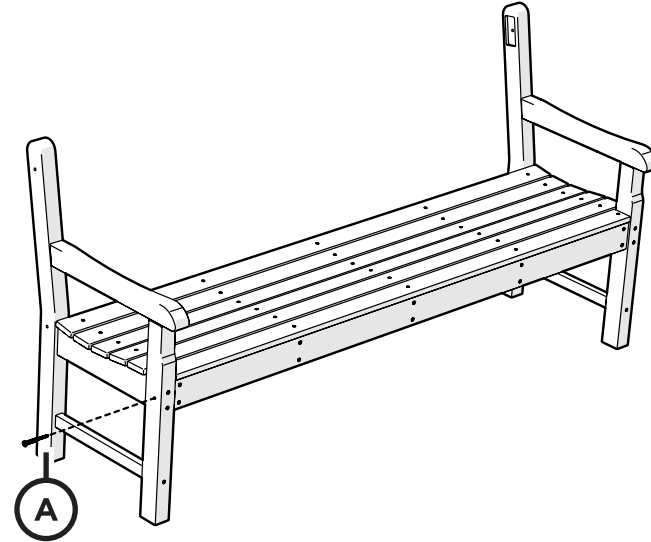

TOOLS

PARTS

A x 9

B x 4

1

2

3

4

5

Something missing?
Visit help.polywood.com

POLYWOOD®