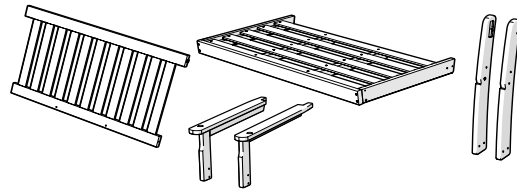

TOOLS

PARTS

*Not to scale