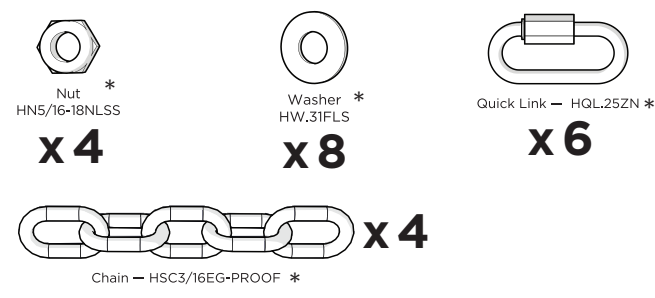

TOOLS

PARTS

*Not to scale