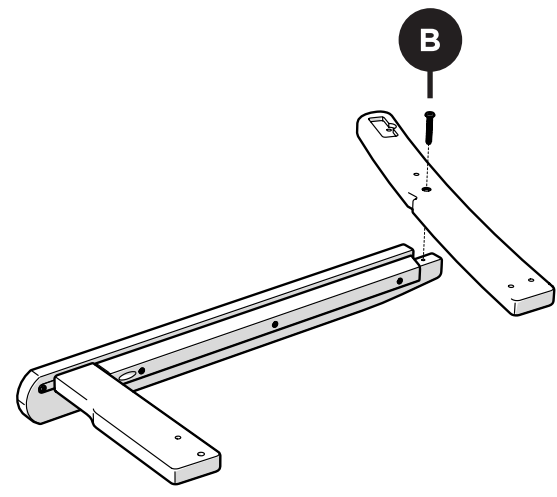

TOOLS

PARTS

*Not to scale

1

2

3

4

5

6