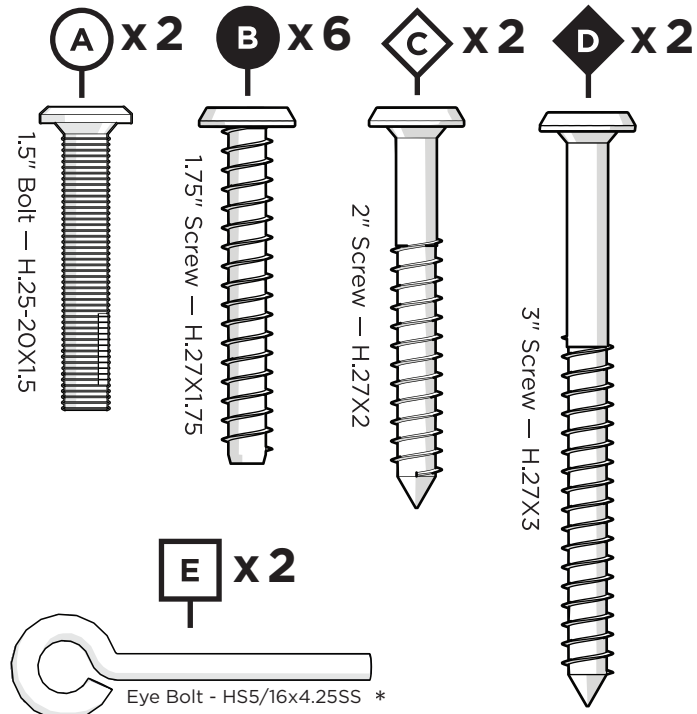

# TOOLS

4mm T-handle hex key (included)

1/2" wrench (not included)

# PARTS

\*Not to scale

1

2

3

4

5

6