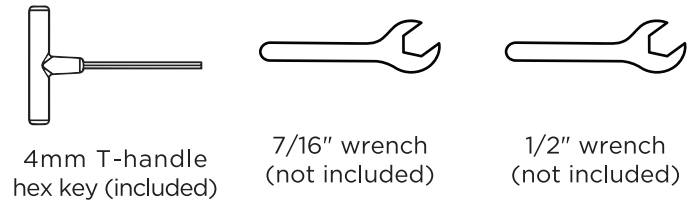

TOOLS

PARTS

A x 8

3.25" Bolt — H.25-20X3.25

B x 2

3" Screw — HHL.25X3

C x 8

2.5" Screw — H5/16-18x2.5SS