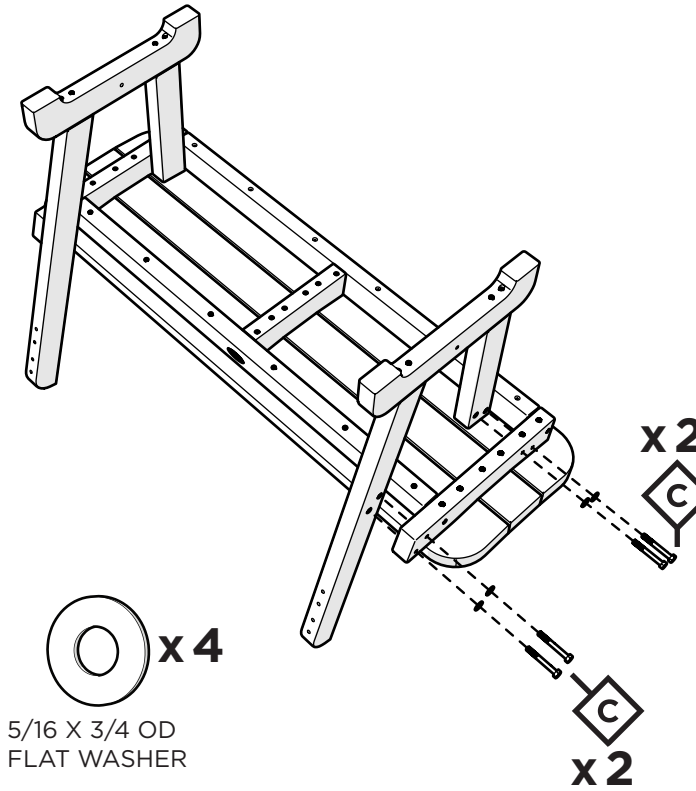

5/16 X 3/4 OD FLAT WASHER x 4

2

5/16 X 3/4 OD FLAT WASHER x 4

5/16 X 3/4 OD FLAT WASHER

3