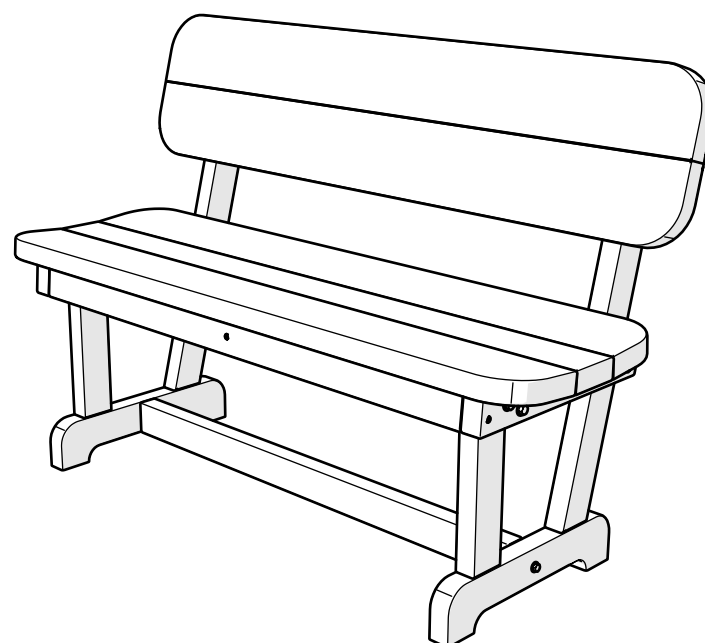

20-year warranty

Great news! Your POLYWOOD warranty is already activated, no need to send anything in. Located on the bottom of each item is a sticker with a serial number. Please keep this number for your records.

View our full warranty:
polywoodoutdoor.com/warranty

Having trouble?

If you have questions or concerns regarding assembly instructions or missing parts, please contact us at hello@polywoodoutdoor.com or (833) 665-6300

Cleaning tips

For a Quick Clean:

Simply wipe down with soap and water.

For a Deep Clean:

Wipe on 1/3 bleach and 2/3 water solution with a clean cloth and let it sit on the lumber for a few minutes (this will not affect the color). Then, loosen any dirt and debris that may catch in surface grooves with a soft bristle brush; hose down to rinse.

For a High-Power Clean:

Use a pressure power washer (not exceeding 1,500 psi) to spray off dirt and debris. Apply a 1/3 bleach and 2/3 water solution and scrub with a soft bristle brush. Hose down to rinse.

POLYWOOD

Assembly Instructions

PB48 Park 48" Bench

polywoodoutdoor.com

Thank You

Thank you for choosing POLYWOOD! We hope our furniture helps create a gathering place for you and your loved ones to enjoy for many years to come!

Join the POLYWOOD Owner's Community

Sign up at:

polywoodoutdoor.com/welcome

As a POLYWOOD Owner, you'll be among the first to access exclusive information about new product launches, special promotions, and giveaways.

Reach Out

Questions? Please contact us:
hello@polywoodoutdoor.com
(833) 665-6300

Watch & Learn

For assembly tips and videos visit:
polywoodoutdoor.com/assembly

Share your space

We love to see where our furniture ends up — snap a pic and tag it on Instagram or Facebook for your chance to be featured on our social channels!

#polywood #rethinkoutdoor

facebook.com/polywoodoutdoor

@POLYWOOD

pinterest.com/polywood

youtube.com/polywood

Did you know?

On average, POLYWOOD recycles 400,000 milk jugs a day!

Learn more about our story:
genuinePOLYWOOD.com