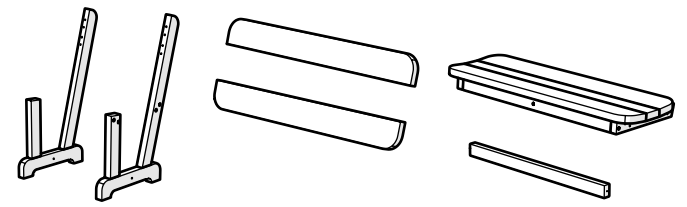

#polywood #rethinkoutdoor

facebook.com/polywoodoutdoor

@POLYWOOD

pinterest.com/polywood

youtube.com/polywood

Did you know?

On average, POLYWOOD recycles 400,000 milk jugs a day!

Learn more about our story:
genuinePOLYWOOD.com

TOOLS

PARTS

A x 8

3.25" Bolt — H.25-20X3.25

B x 2

3" Screw — HHL.25X3

C x 8

2.5" Screw — H5/16-18x2.5SS