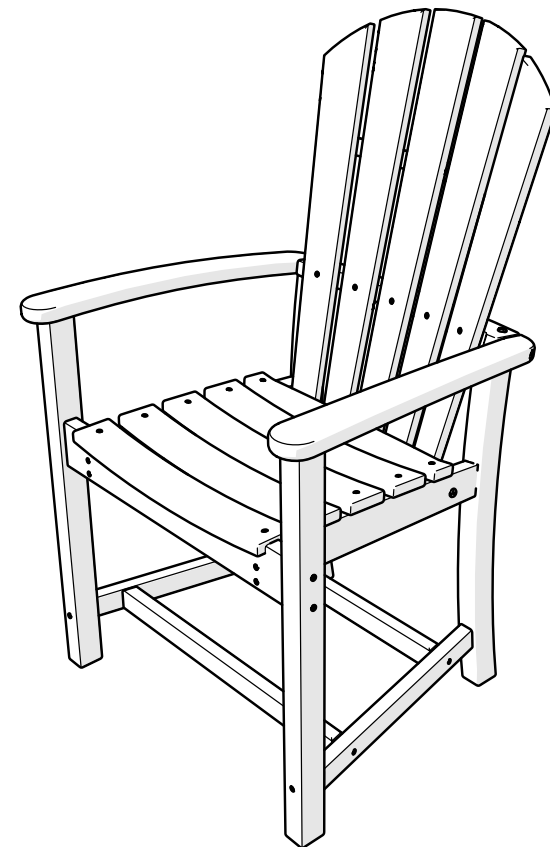

POLYWOOD

Assembly Instructions

HND200, HND201, HND202 Palm Coast Adirondack Chair

20-year warranty

View our full warranty:
polywoodoutdoor.com/warranty

Having trouble?

If you have questions or concerns regarding assembly instructions or missing parts, please contact us at hello@polywoodoutdoor.com or (833) 665-6300