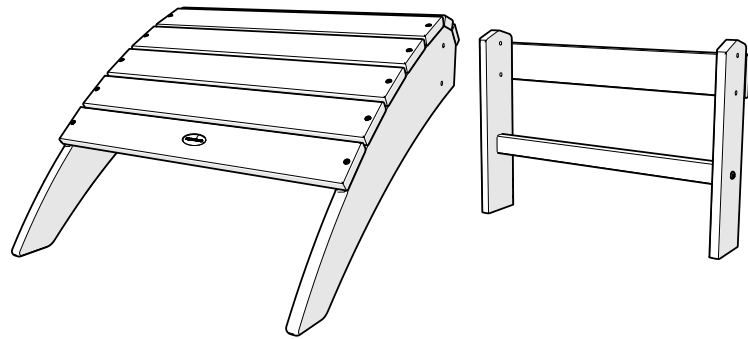

TOOLS

4mm T-handle
hex key (included)

7/16" wrench
(not included)

PARTS

A x 4

1.875" Bolt — H.25-20X1.875

B x 4

Flange Nylon Lock Nut
HN.25-20FN