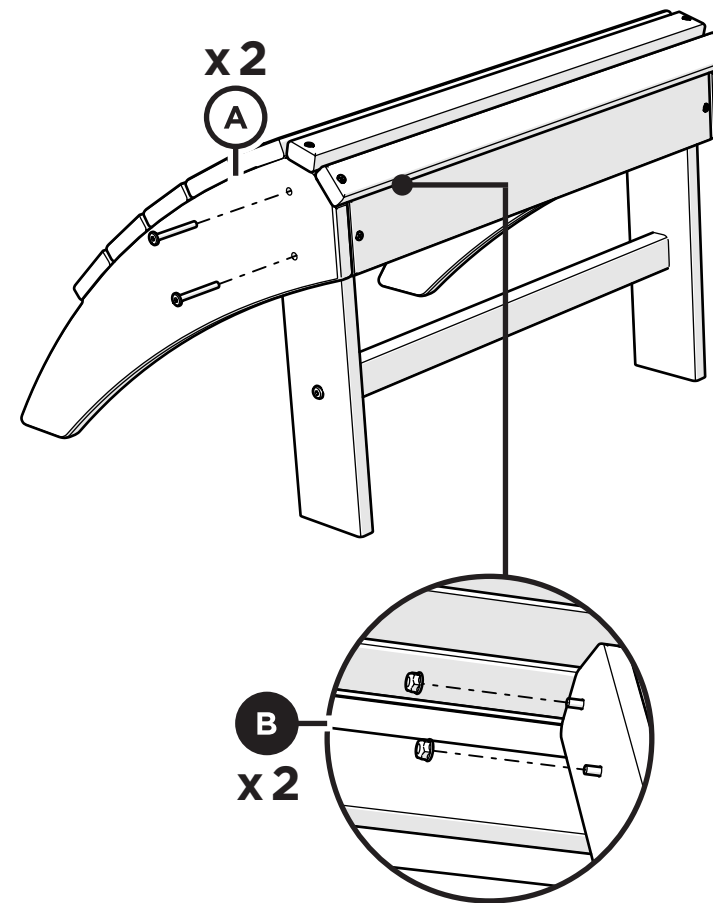

Something missing?
Call (833) 665-6300

POLYWOOD