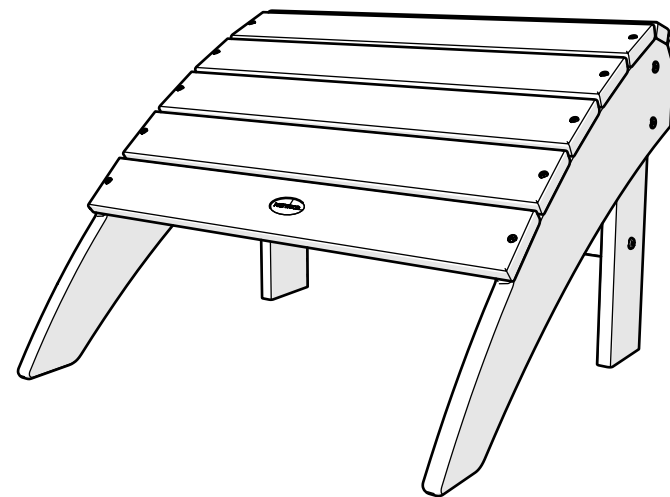

POLYWOOD

Assembly Instructions

OT600 Vineyard Curveback Adirondack Ottoman

20-year warranty

View our full warranty:
polywoodoutdoor.com/warranty

Having trouble?

If you have questions or concerns regarding assembly instructions or missing parts, please contact us at hello@polywoodoutdoor.com or (833) 665-6300