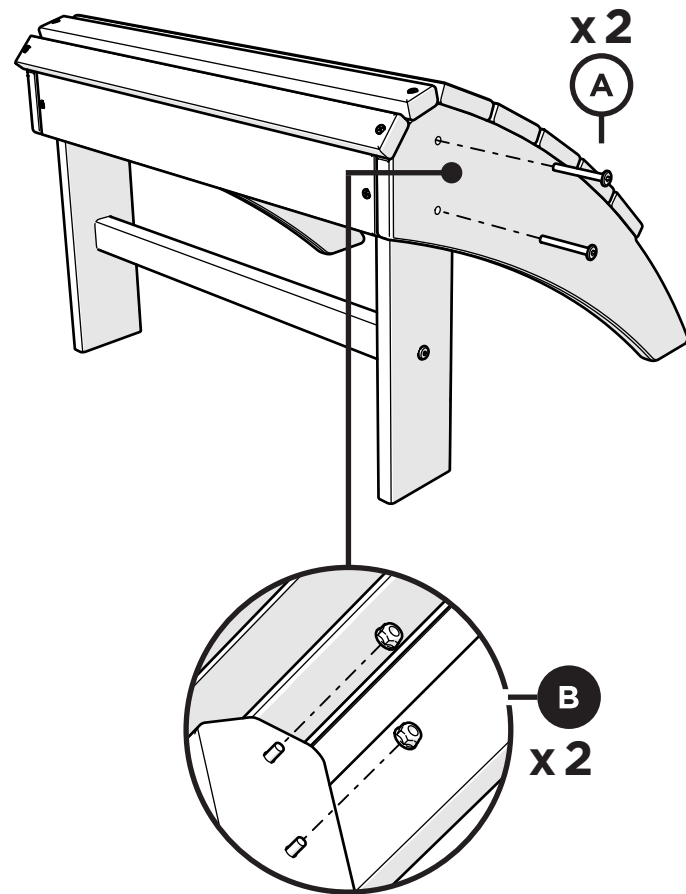

TOOLS

PARTS

A x 4

B x 4

1

2

Something missing?
Call (833) 665-6300

POLYWOOD