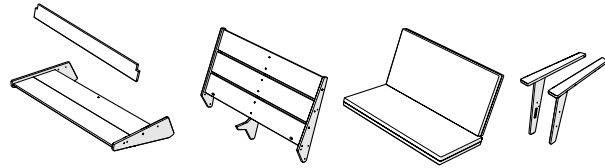

TOOLS

4mm T-handle hex key (included)

4mm hex key (included)

PARTS

A x 2

2.5" Screw — H.27X2.5

B x 5

2" Screw — H.27X2