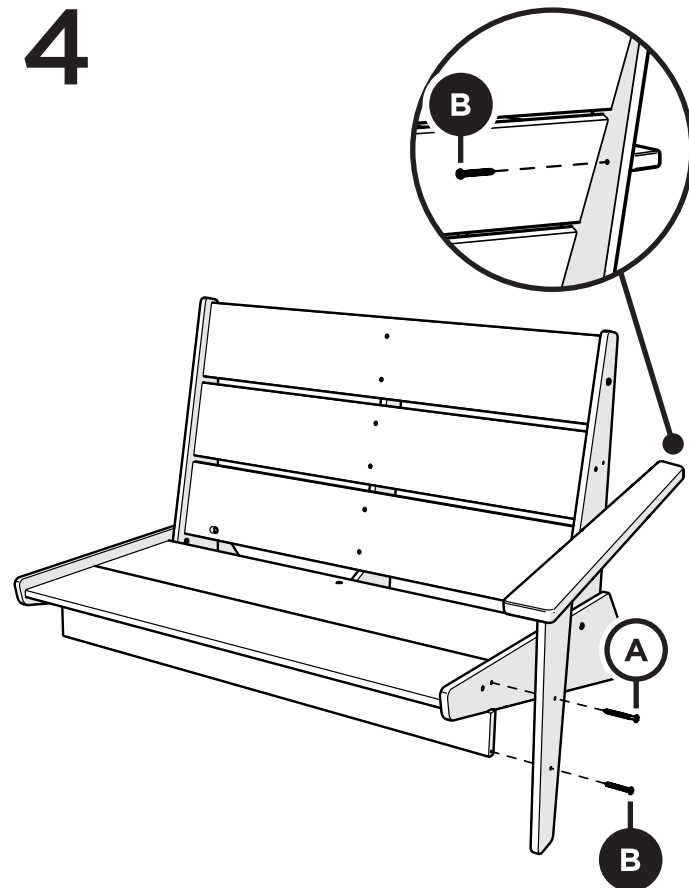

TOOLS

PARTS

A x 2

B x 5

C x 4

D x 2

E x 2

Something missing?
Call (833) 665-6300

1

2

3

4

5

POLYWOOD