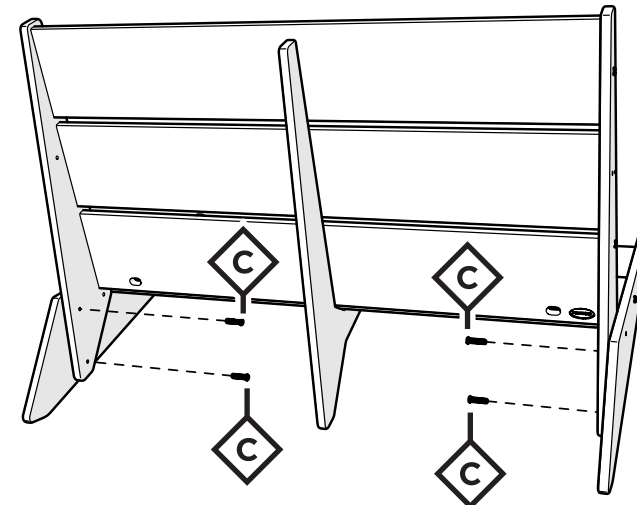

TOOLS

PARTS

A x 2

B x 5

C x 4

D x 2

E x 2

Something missing?
Call (833) 665-6300

1

2

3

4

5

POLYWOOD