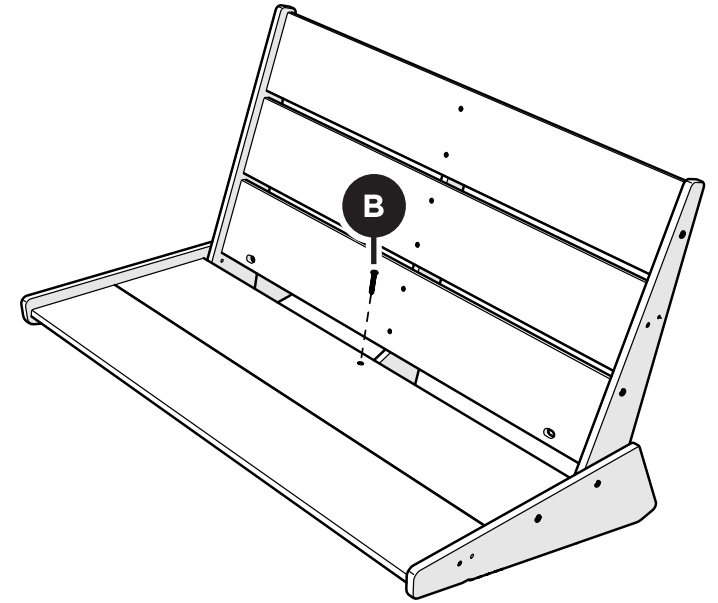

TOOLS

PARTS

A x 2

B x 5

C x 4

D x 2

E x 2

Something missing?
Call (833) 665-6300

1

2

3

4

5

POLYWOOD