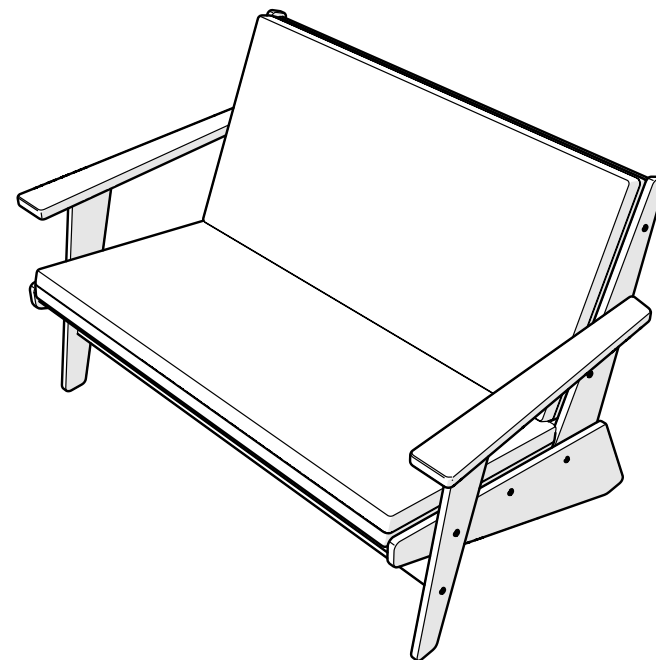

POLYWOOD

Assembly Instructions

1402 Riviera Modern Lounge Loveseat

20-year warranty

View our full warranty:
polywoodoutdoor.com/warranty

Having trouble?

If you have questions or concerns regarding assembly instructions or missing parts, please contact us at hello@polywoodoutdoor.com or (833) 665-6300