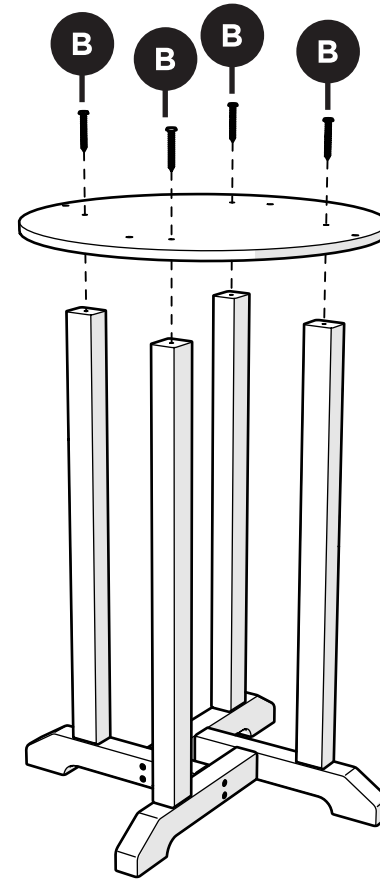

TOOLS

PARTS

A x 4

B x 4

C x 4

Something missing?
Call (833) 665-6300

1

2

3

POLYWOOD