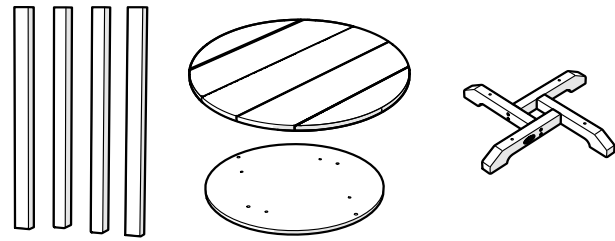

[@POLYWOOD](https://instagram.com/POLYWOOD)

pinterest.com/polywood

youtube.com/polywood

Did you know?

POLYWOOD was the original outdoor furniture made from recycled materials.

Learn more about our story:
genuinePOLYWOOD.com

TOOLS

4mm T-handle hex key (included)

PARTS

A x 4

.81" Screw - H.27X.81

B x 4

2" Screw - H.27X2

C x 4