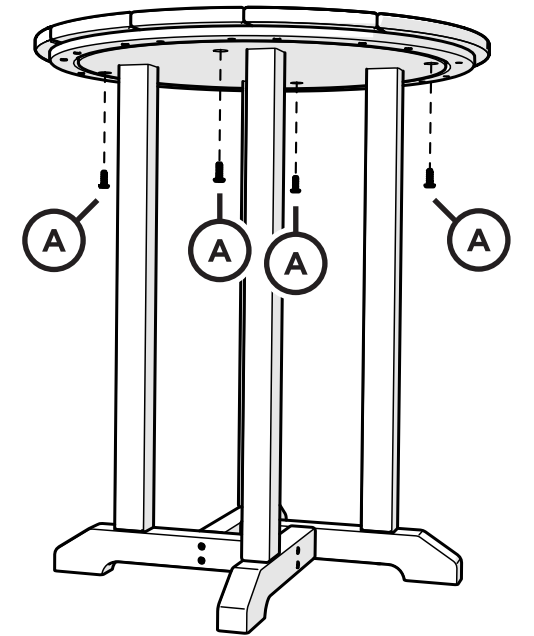

TOOLS

4mm T-handle hex key (included)

PARTS

A x 4

.81" Screw - H.27X.81

B x 4

2" Screw - H.27X2

C x 4

3" Screw - H.27X3

Something missing?
Call (833) 665-6300

1

2

3

POLYWOOD