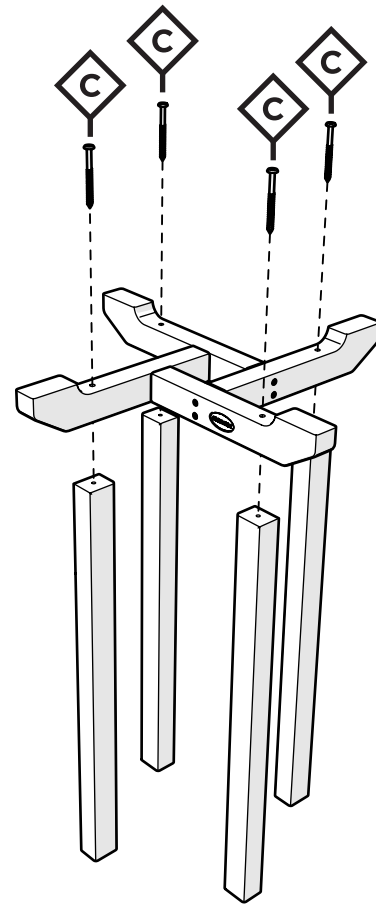

TOOLS

PARTS

A x 4

B x 4

C x 4

Something missing?
Call (833) 665-6300

1

2

3

POLYWOOD