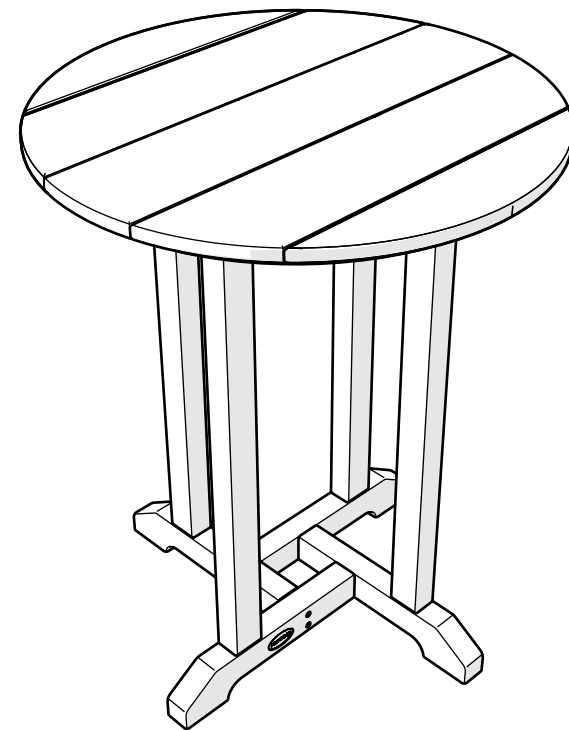

POLYWOOD

Assembly Instructions

RT124, RT224 24" Round Dining Table

20-year warranty

View our full warranty:
polywoodoutdoor.com/warranty

Having trouble?

If you have questions or concerns regarding assembly instructions or missing parts, please contact us at hello@polywoodoutdoor.com or (833) 665-6300

TOOLS

4mm T-handle hex key (included)

PARTS

A x 4

.81" Screw - H.27X.81

B x 4

2" Screw - H.27X2

C x 4