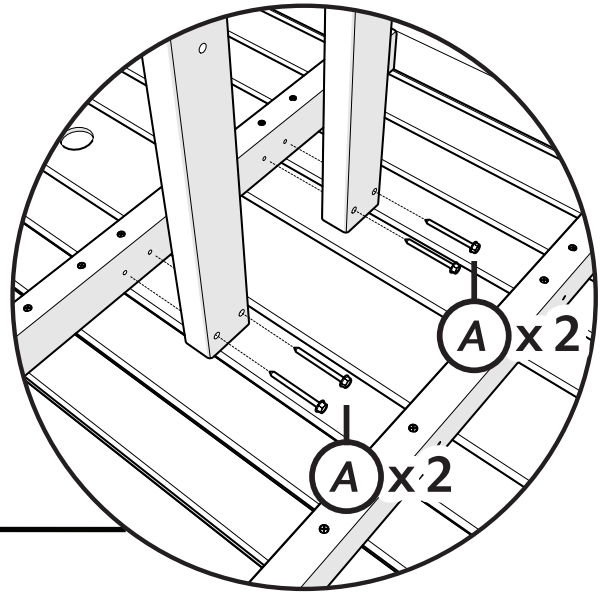

## PARTS

**A** x 16

14 X 2.50 HEX WASHER T-A ALCHM

**B** x 8

.27 x 3 SOCKET WAFER A

**C** x 8

1/4-20 x 3-1/4 WAFER SHCS

**1**

**3**

Something missing? Call (877) 457-3284

2

Make sure label  
faces outwards

NOTE: Do not over-tighten

**x4**

**x2**

Removable table plug  
included in table