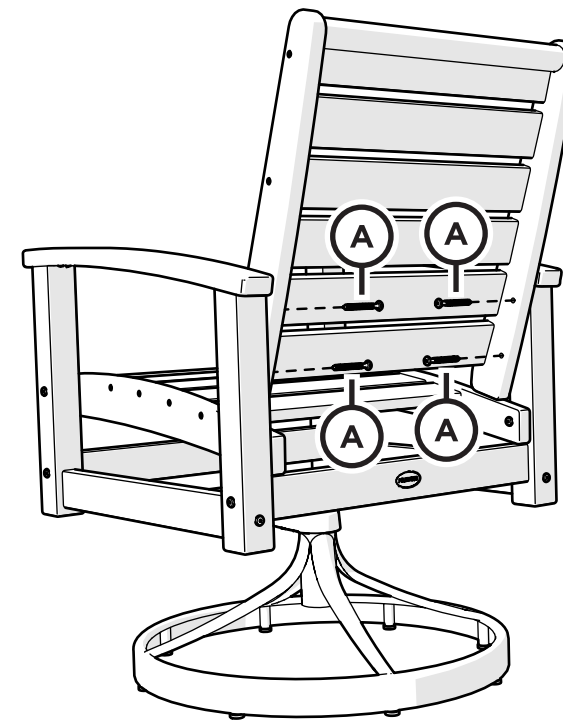

TOOLS

PARTS

1

2

3

Something missing?
Call (833) 665-6300

POLYWOOD