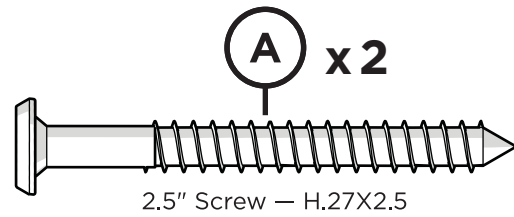

TOOLS

PARTS