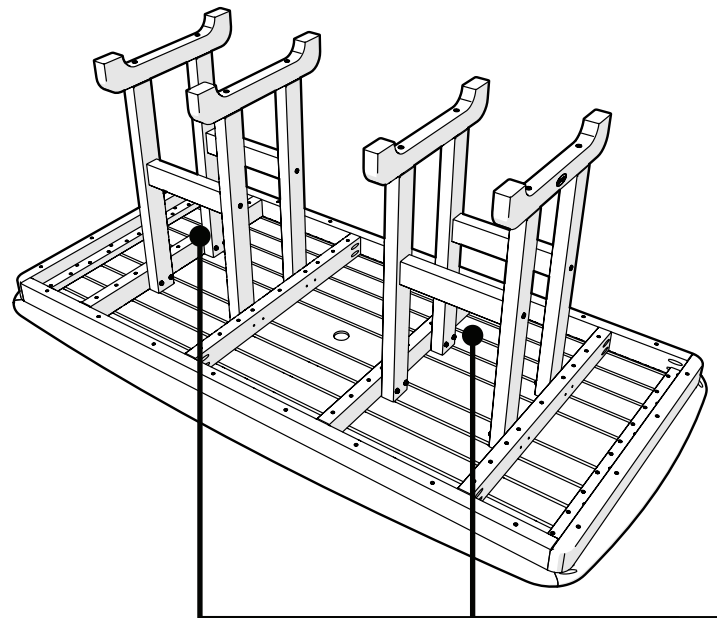

## PARTS

**A** x 16

14 X 2.50 HEX WASHER T-A ALCHM

**B** x 8

.27 x 3 SOCKET WAFER A

**C** x 8

1/4-20 x 3-1/4 WAFER SHCS

**1**

**3**

Something missing? Call (877) 457-3284

2

Make sure label  
faces outwards

NOTE: Do not over-tighten

**x4**

**x2**

Removable table plug  
included in table