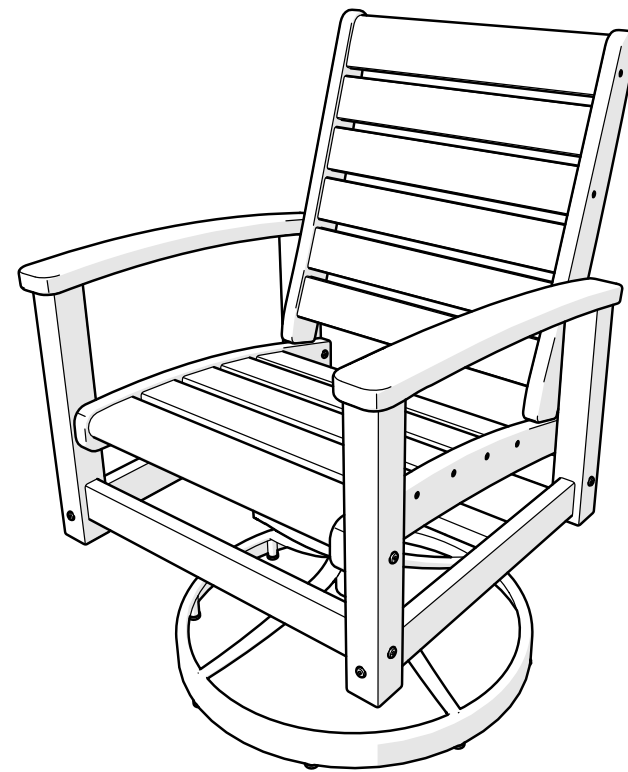

POLYWOOD

Assembly Instructions

Having Trouble?

If you have questions or concerns regarding assembly instructions or missing parts, please contact us at **(833) 665-6300** or email support@polywoodoutdoor.com

Share your space

We love to see where our furniture ends up — snap a pic and share it on Instagram or Facebook!
#polywood

Watch & Learn

For assembly videos and more, visit [youtube.com/polywood](https://www.youtube.com/polywood)

1930 Signature Swivel Rocking Chair

20-Year Warranty

To view our full warranty, please visit polywoodoutdoor.com/warranty

Easily register your product using one of the methods below:

Text POLYWOOD to 71403

Receive a link to register online

— or —

Register on our website

register.polywoodoutdoor.com

— or —