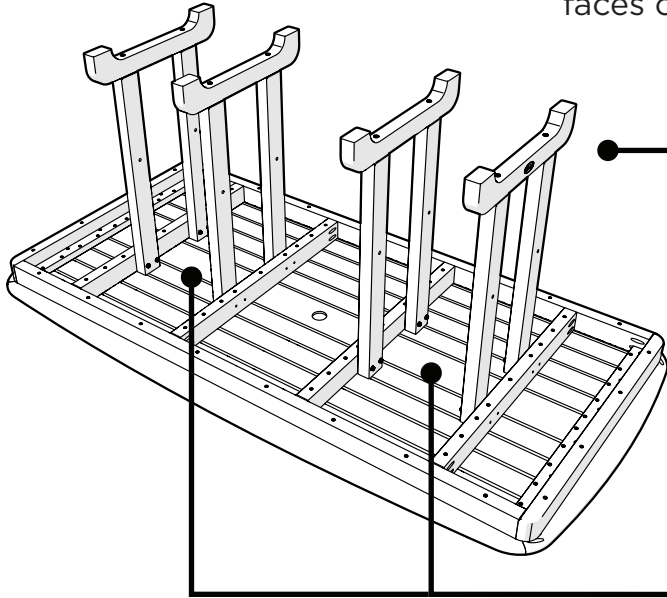

## PARTS

**A** x 16

14 X 2.50 HEX WASHER T-A ALCHM

**B** x 8

.27 x 3 SOCKET WAFER A

**C** x 8

1/4-20 x 3-1/4 WAFER SHCS

**1**

**3**

Something missing? Call (877) 457-3284

2

Make sure label  
faces outwards

NOTE: Do not over-tighten

**x4**

**x2**

Removable table plug  
included in table