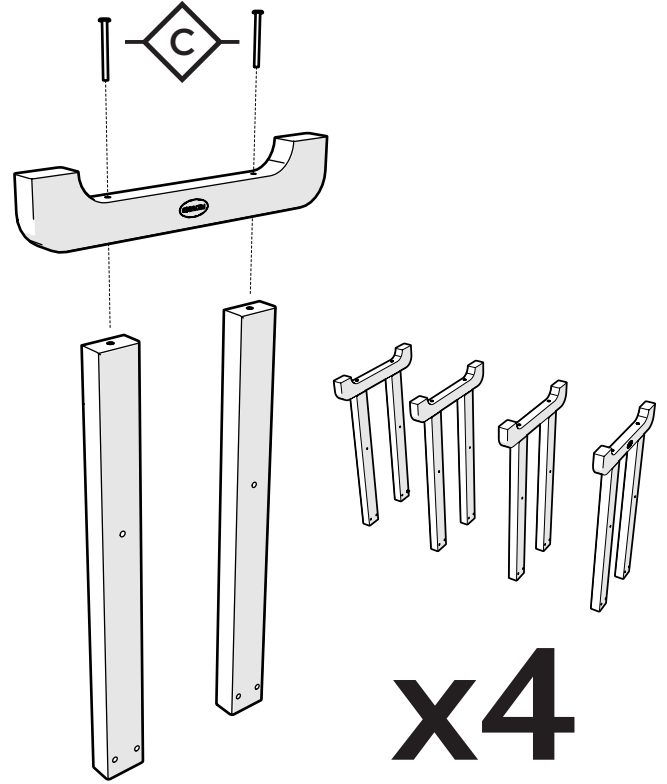

## PARTS

**A** x 16

14 X 2.50 HEX WASHER T-A ALCHM

**B** x 8

.27 x 3 SOCKET WAFER A

**C** x 8

1/4-20 x 3-1/4 WAFER SHCS

**1**

**3**

Something missing? Call (877) 457-3284

2

Make sure label  
faces outwards

NOTE: Do not over-tighten

**x4**

**x2**

Removable table plug  
included in table