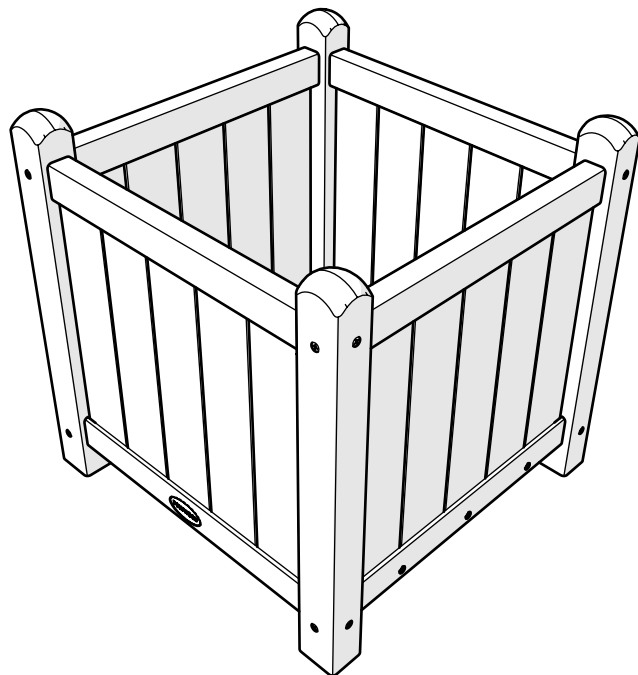

POLYWOOD

Assembly Instructions

..... 20-Year Warranty

To view our full warranty, please visit polywoodoutdoor.com/warranty

Easily register your product using one of the methods below:

Text POLYWOOD to 71403
Receive a link to register online

— or —

Register on our website
register.polywoodoutdoor.com

— or —

Send a Picture
Take a photo of the icon below and text it to 71403 (US only)

NO ASSEMBLY REQUIRED

GP16
Traditional Garden
16" Planter

..... Having Trouble?