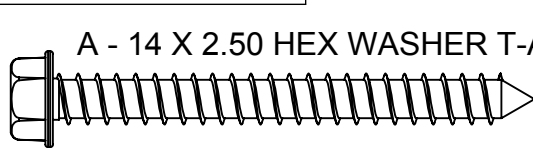

Qty.	Description
8	A - 14 X 2.50 HEX WASHER T-A ALCHM
4	B - .273 X 2.50 SOCKET WAFER A