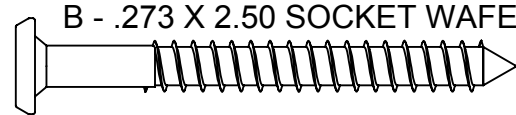

Qty.	Description
8	A - 14 X 2.50 HEX WASHER T-A ALCHM
4	B - .273 X 2.50 SOCKET WAFER A