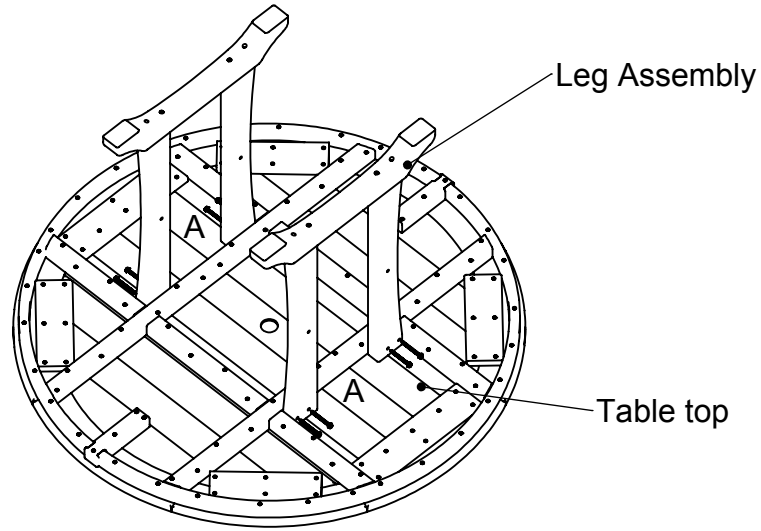

All Weather Furnishings

Model:

RT448

- (1) Table top
- (2) Leg Assemblies
- (2) Brace
- (1) Hardware pack

TOOLS NEEDED

- 3/8" Wrench (not included)

Step 1

Attach leg assemblies to table top using (8) 2-1/2" chair bolts.

Step 2

Attach braces to leg assemblies using (4) 2-1/2" screws.

Qty.	Description
8	A - 14 X 2.50 HEX WASHER T-A ALCHM
4	B - .273 X 2.50 SOCKET WAFER A

POLYWOOD®

All Weather Furnishings

Join the POLYWOOD® Community