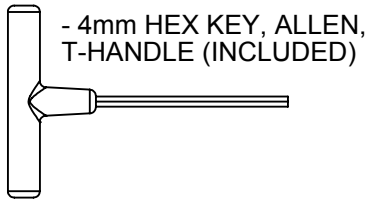

TOOLS NEEDED