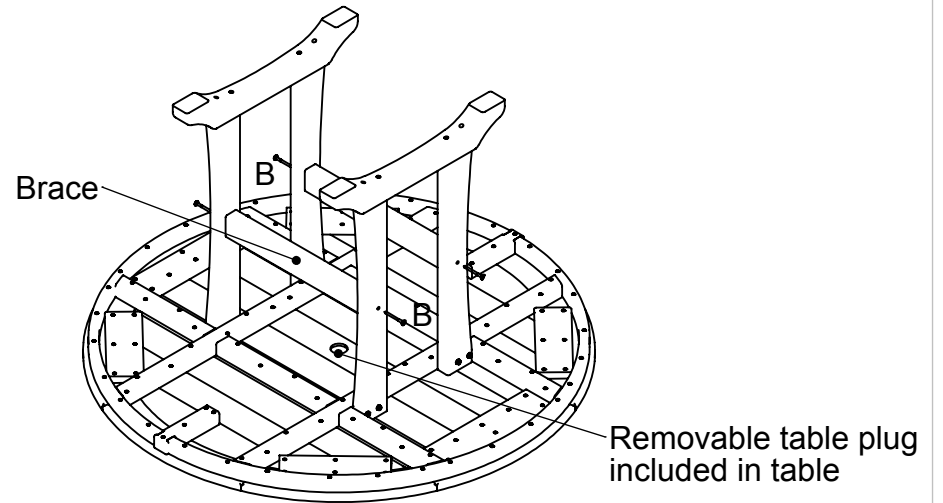

Step 2

Attach braces to leg assemblies using (4) 2-1/2" screws.