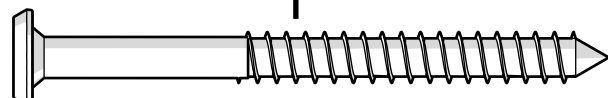

TOOLS

4mm T-handle hex key (included)

PARTS

A x 4

1.75" Screw — H.27X1.75

B x 2

1" Bolt — H.25-20X1

C x 4

2.5" Screw — H.27X2.5

D x 5

3" Screw — H.27X3

1

Repeat on opposite side

2

3

4