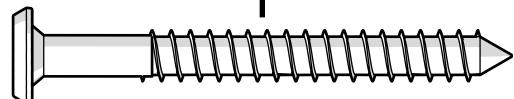

TOOLS

4mm T-handle hex key (included)

PARTS

A x 4

1.75" Screw — H.27X1.75

B x 2

1" Bolt — H.25-20X1

C x 4

2.5" Screw — H.27X2.5

D x 5

3" Screw — H.27X3

1

Repeat on opposite side

2

3

4