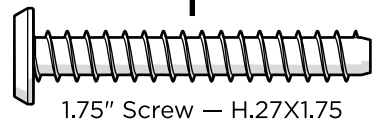

TOOLS

4mm T-handle hex key (included)

PARTS

A x 4

1.75" Screw — H.27X1.75

B x 2

1" Bolt — H.25-20X1

C x 4

2.5" Screw — H.27X2.5

D x 5

3" Screw — H.27X3

1

Repeat on opposite side

2

3

4