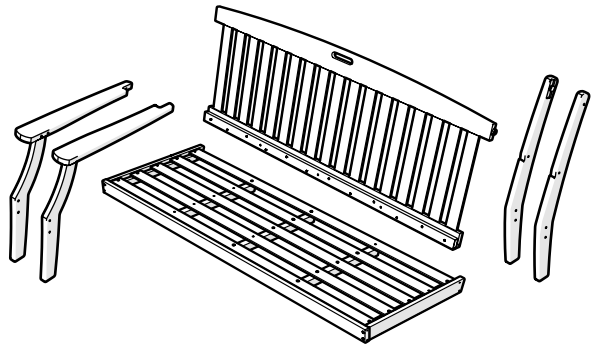

TOOLS

PARTS

A x 4

B x 2

C x 4

D x 5

1