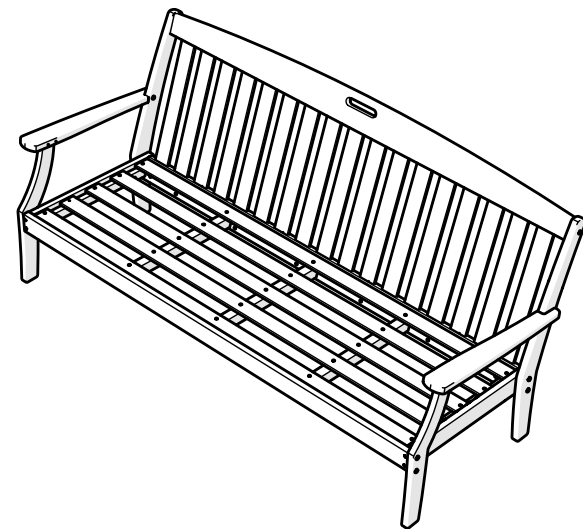

Assembly Instructions

TX4513X

Yacht Club Deep Seating Sofa

..... 20-Year Warranty

To view our full warranty, please visit
trexfurniture.com/warranty

..... Share your space

We love to see where our furniture ends up — snap a pic and share it with us on Facebook!
facebook.com/trexfurniture