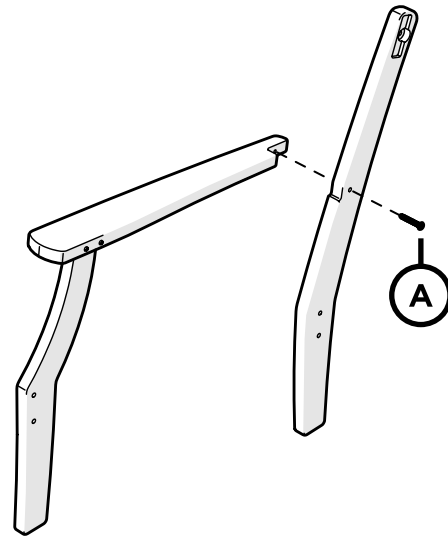

TOOLS

4mm T-handle hex key (included)

PARTS

A x 4

1.75" Screw — H.27X1.75

B x 2

1" Bolt — H.25-20X1

C x 4

2.5" Screw — H.27X2.5

D x 5

3" Screw — H.27X3

1

Repeat on opposite side

2

3

4