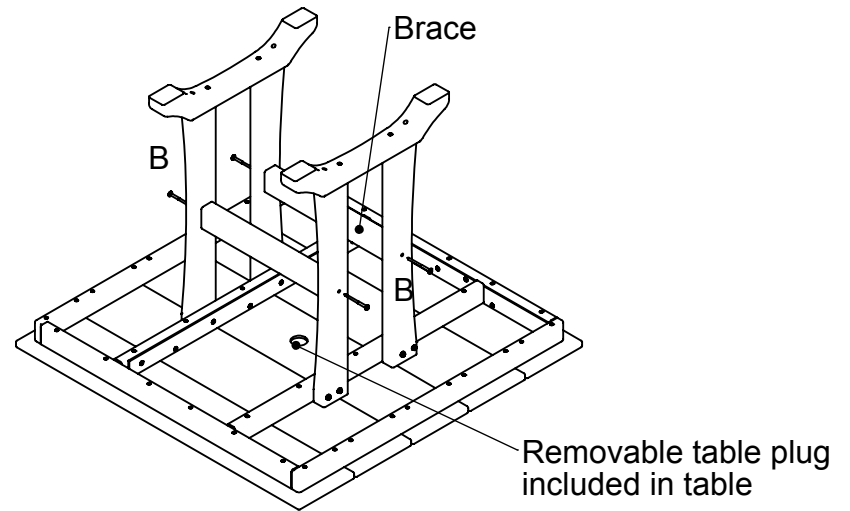

Step 2

Attach braces to leg assemblies using (4) 3" screws.