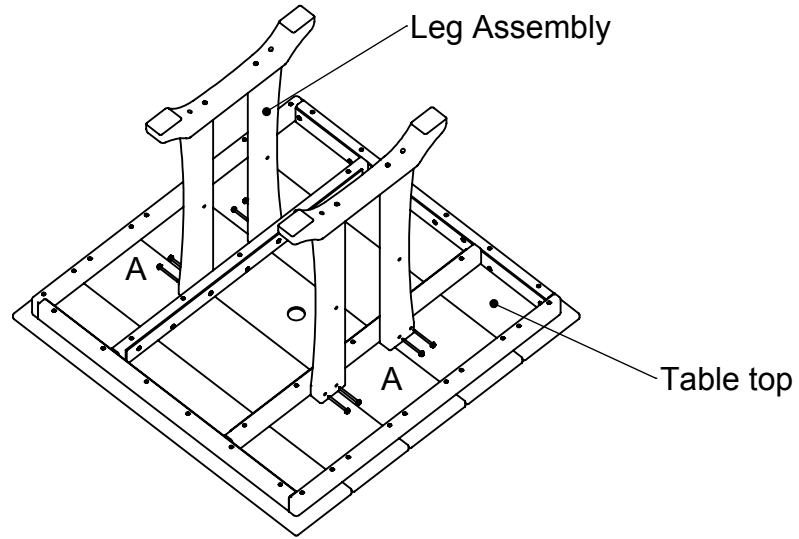

All Weather Furnishings

Model:

PL81-T1L1

- (1) Table top
- (2) Leg Assemblies
- (2) Brace
- (1) Hardware pack

TOOLS NEEDED

- 3/8" Wrench
(not included)

Step 1

Attach leg assemblies to table top using and (8) 2-1/2" chair bolts.

Step 2

Attach braces to leg assemblies using (4) 3" screws.

Qty.	Description
------	-------------

8	A - 14 X 2.50 HEX WASHER T-A ALCHM
---	------------------------------------

4	B - .273 X 3 SOCKET WAFER A
---	-----------------------------