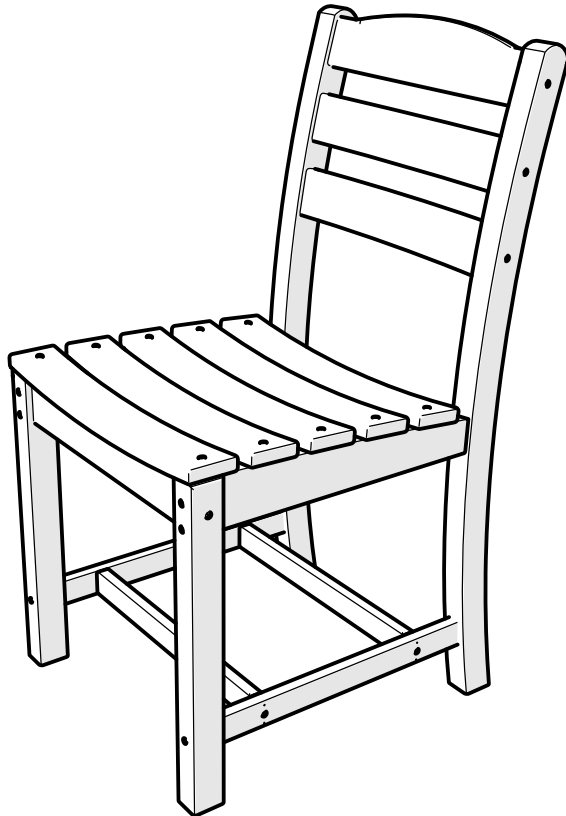

POLYWOOD

Assembly Instructions

NO ASSEMBLY REQUIRED

TD100
La Casa Cafe
Dining Side Chair

..... **20-Year Warranty**

To view our full warranty, please visit
polywoodoutdoor.com/warranty

Easily register your product using
one of the methods below:

Text POLYWOOD to 71403
Receive a link to register online

— or —

Register on our website
register.polywoodoutdoor.com

— or —

Send a Picture
Take a photo of the icon below and
text it to 71403 (US only)

..... Having Trouble?