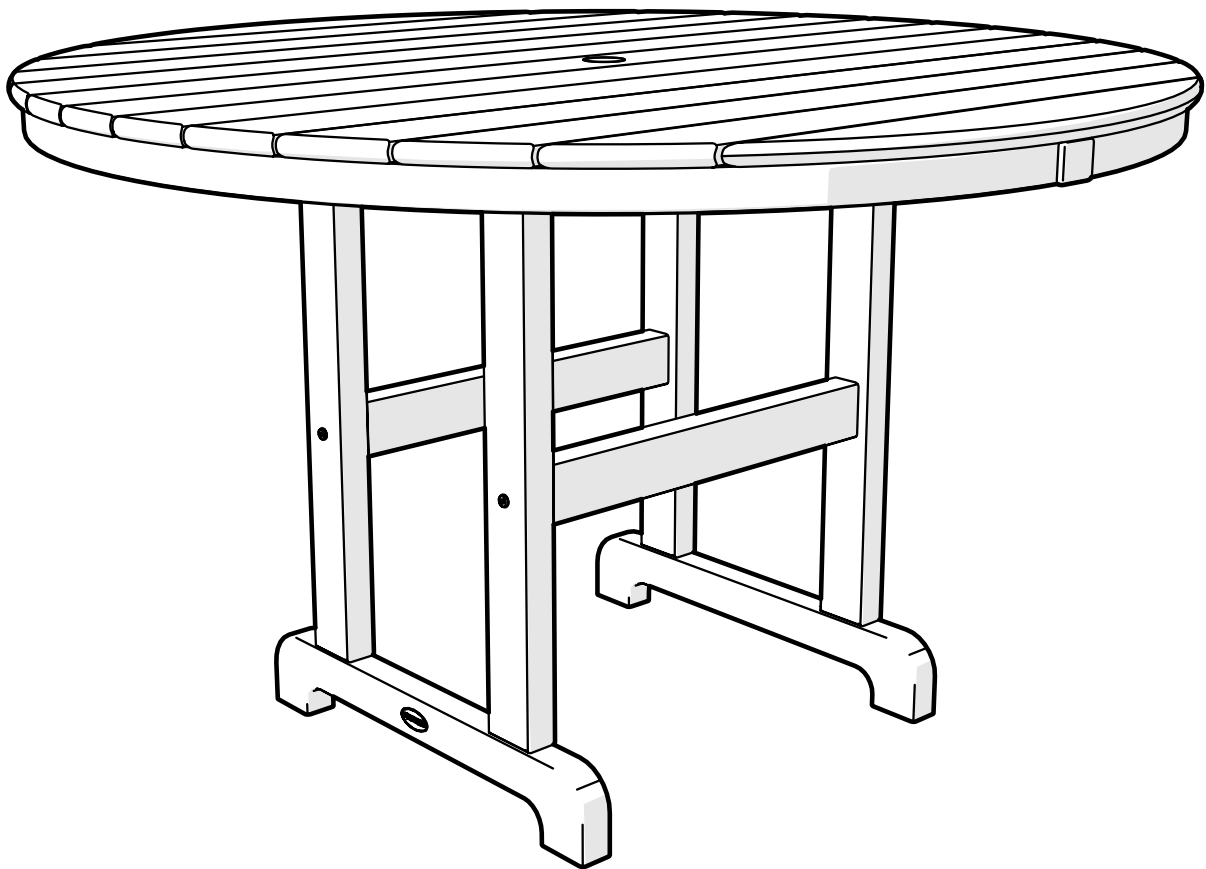

RT248

Round 48" Dining Table *Assembly Instructions*

To watch a video of this assembly,
visit [youtube.com/polywood](https://www.youtube.com/polywood)

TOOLS

4mm T-handle
Hex Key (included)

3/8" Wrench
(not included)