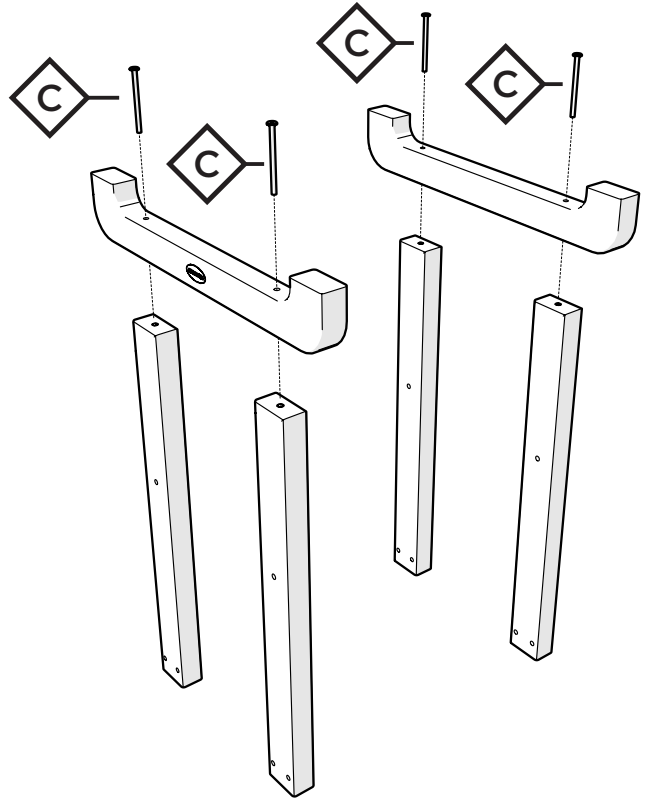

RT248

Round 48" Dining Table *Assembly Instructions*

To watch a video of this assembly,
visit [youtube.com/polywood](https://www.youtube.com/polywood)

TOOLS

4mm T-handle
Hex Key (included)

3/8" Wrench
(not included)

PARTS

A x 8

14 X 2.50 HEX WASHER T-A ALCHM

B x 4

.27 x 3 SOCKET WASHER A

C x 4

1/4-20 x 3-1/4 WASHER SHCS

1

3

Something missing? Call (877) 457-3284

2

Make sure label faces outwards

NOTE: Do not over-tighten

NOTE: Do not over-tighten

4

Removable table plug included in table