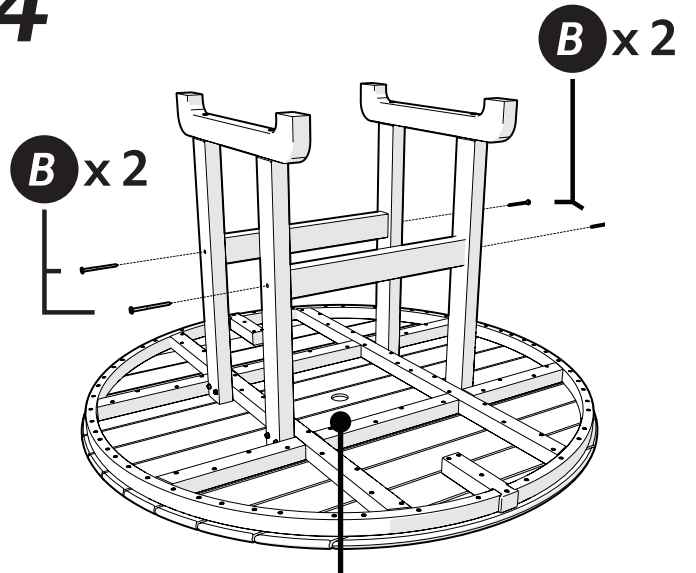

PARTS

A x 8

14 X 2.50 HEX WASHER T-A ALCHM

B x 4

.27 x 3 SOCKET WASHER A

C x 4

1/4-20 x 3-1/4 WASHER SHCS

1

3

Something missing? Call (877) 457-3284

2

Make sure label faces outwards

NOTE: Do not over-tighten

NOTE: Do not over-tighten

4

Removable table plug included in table