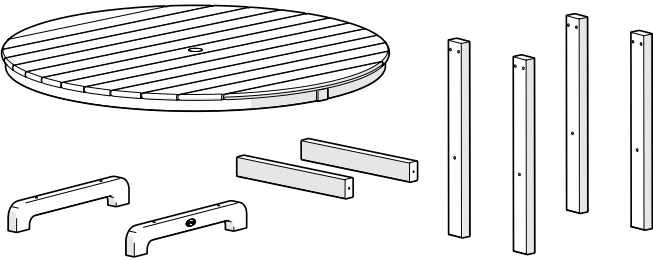

RT248

Round 48" Dining Table *Assembly Instructions*

To watch a video of this assembly,
visit [youtube.com/polywood](https://www.youtube.com/polywood)

TOOLS

4mm T-handle
Hex Key (included)

3/8" Wrench
(not included)

PARTS

A x 8

14 X 2.50 HEX WASHER T-A ALCHM

B x 4

.27 x 3 SOCKET WASHER A

C x 4

1/4-20 x 3-1/4 WASHER SHCS

1