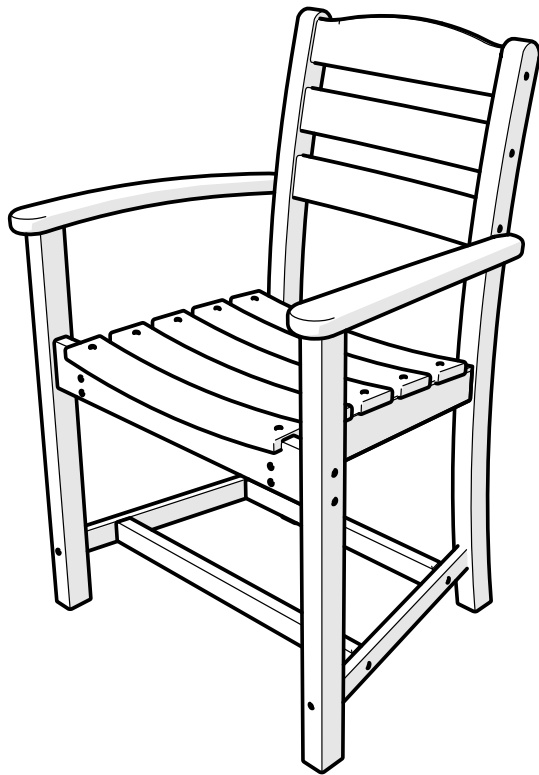

POLYWOOD

Assembly Instructions

NO ASSEMBLY REQUIRED

TD200
Dining Arm Chair

..... **20-Year Warranty**

To view our full warranty, please visit
polywoodoutdoor.com/warranty

Easily register your product using
one of the methods below:

Text POLYWOOD to 71403
Receive a link to register online

— or —

Register on our website
register.polywoodoutdoor.com

— or —

Send a Picture
Take a photo of the icon below and
text it to 71403 (US only)

..... Having Trouble?