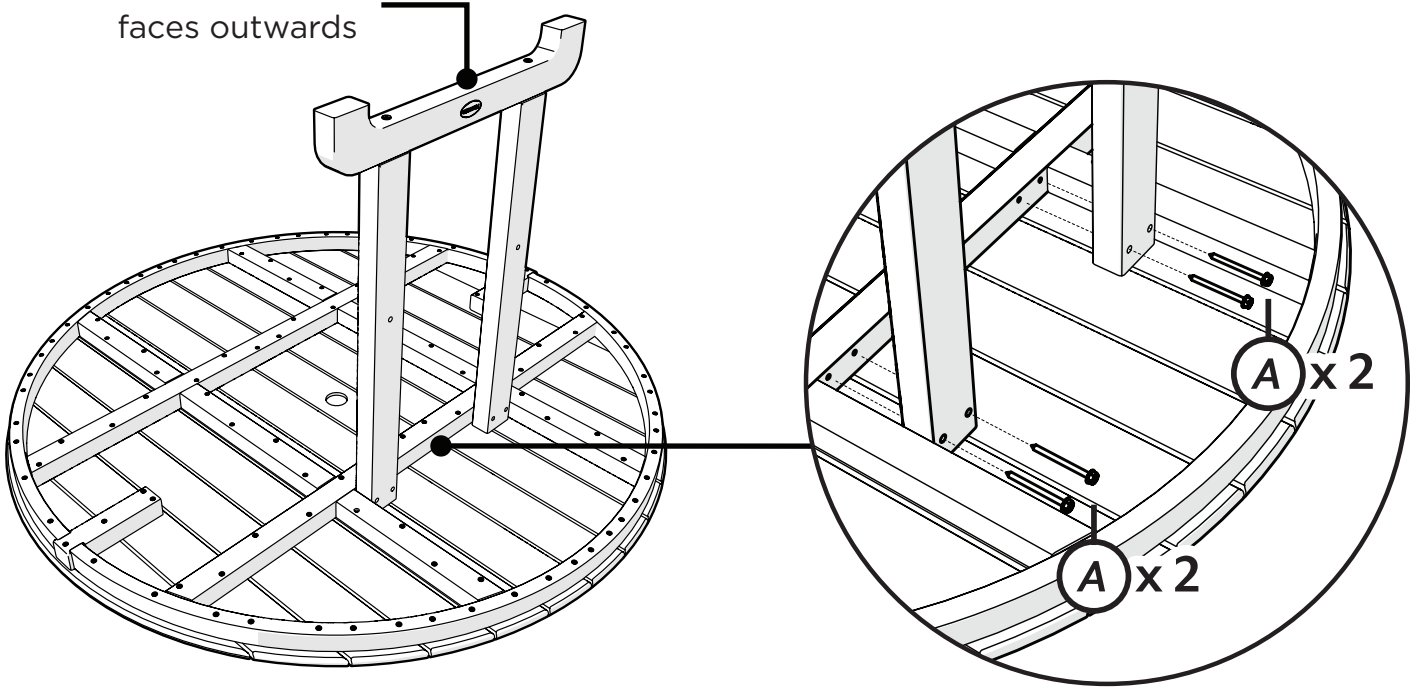

PARTS

A x 8

14 X 2.50 HEX WASHER T-A ALCHM

B x 4

.27 x 3 SOCKET WASHER A

C x 4

1/4-20 x 3-1/4 WASHER SHCS

1

3

Something missing? Call (877) 457-3284

2

Make sure label faces outwards

NOTE: Do not over-tighten

NOTE: Do not over-tighten

4

Removable table plug included in table