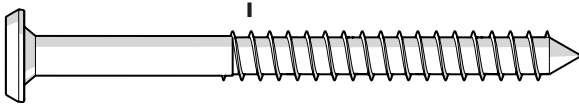

RT248

Round 48" Dining Table *Assembly Instructions*

To watch a video of this assembly,
visit [youtube.com/polywood](https://www.youtube.com/polywood)

TOOLS

4mm T-handle
Hex Key (included)

3/8" Wrench
(not included)

PARTS

A x 8

14 X 2.50 HEX WASHER T-A ALCHM

B x 4

.27 x 3 SOCKET WASHER A

C x 4

1/4-20 x 3-1/4 WASHER SHCS

1