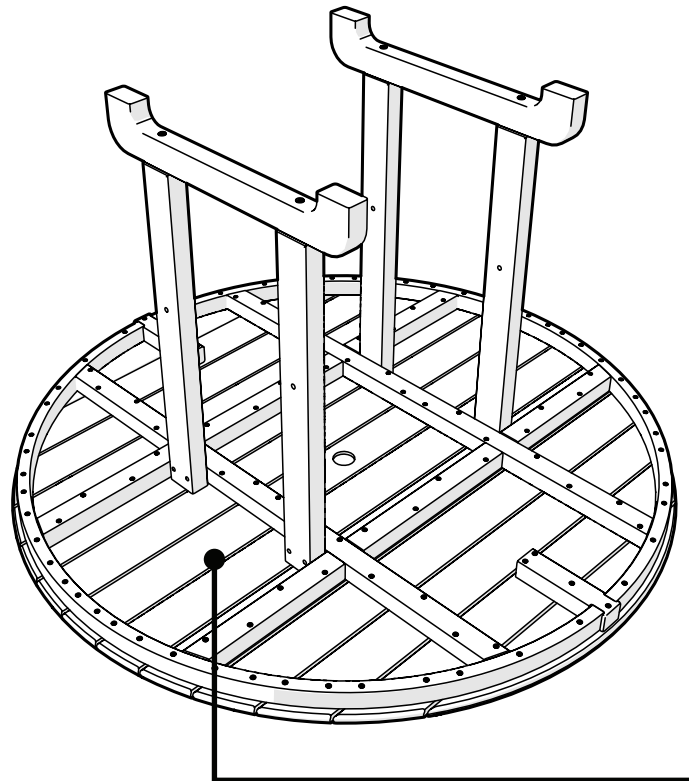

RT248

Round 48" Dining Table *Assembly Instructions*

To watch a video of this assembly,
visit [youtube.com/polywood](https://www.youtube.com/polywood)

TOOLS

4mm T-handle
Hex Key (included)

3/8" Wrench
(not included)

PARTS

A x 8

14 X 2.50 HEX WASHER T-A ALCHM

B x 4

.27 x 3 SOCKET WASHER A

C x 4

1/4-20 x 3-1/4 WASHER SHCS

1

3

Something missing? Call (877) 457-3284

2

Make sure label faces outwards

NOTE: Do not over-tighten

NOTE: Do not over-tighten

4

Removable table plug included in table