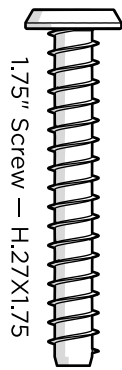

# TOOLS

4mm hex key  
(included)

4mm T-handle  
hex key (included)

# PARTS

**A** x4   **B** x6   **C** x2   **D** x4

1.75" Screw — H.27X1.75

3" Screw — H.27X3

4" Screw — H.27X4

1.5" Bolt — H.25-20X1.5

**E** x4

Flange Nylon Lock Nut  
HN.25-20FN