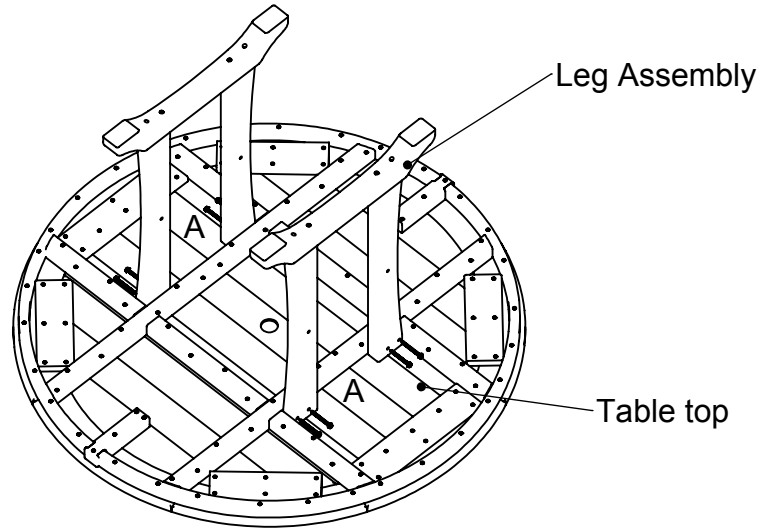

All Weather Furnishings

Model:

RT448

- (1) Table top
- (2) Leg Assemblies
- (2) Brace
- (1) Hardware pack

TOOLS NEEDED

- 4mm HEX KEY, ALLEN, T-HANDLE (INCLUDED)

- 3/8" Wrench (not included)

Step 1

Attach leg assemblies to table top using (8) 2-1/2" chair bolts.

Step 2

Attach braces to leg assemblies using (4) 2-1/2" screws.

Qty.	Description
8	A - 14 X 2.50 HEX WASHER T-A ALCHM
4	B - .273 X 2.50 SOCKET WAFER A