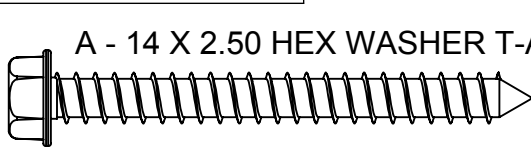

Attach leg assemblies to table top using (8) 2-1/2" chair bolts.

Step 2

Attach braces to leg assemblies using (4) 2-1/2" screws.

Qty.	Description
8	A - 14 X 2.50 HEX WASHER T-A ALCHM
4	B - .273 X 2.50 SOCKET WAFER A