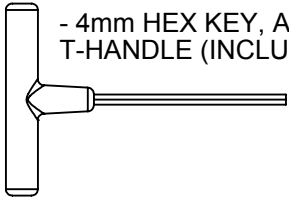

All Weather Furnishings

Model:

RT448

- (1) Table top
- (2) Leg Assemblies
- (2) Brace
- (1) Hardware pack

TOOLS NEEDED

- 4mm HEX KEY, ALLEN, T-HANDLE (INCLUDED)

- 3/8" Wrench (not included)

Step 1