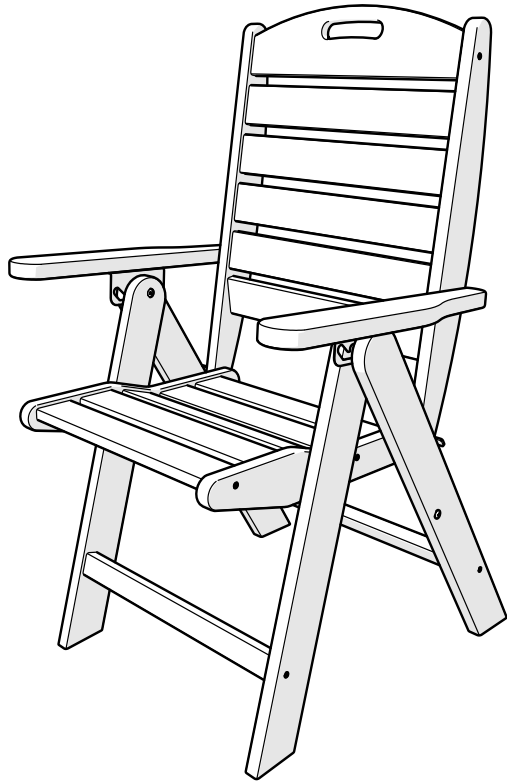

POLYWOOD

Assembly Instructions

1. Unfold chair
2. Remove shipping caps from rear brackets

NCH38 Nautical Highback Chair

..... **20-Year Warranty**

To view our full warranty, please visit polywoodoutdoor.com/warranty