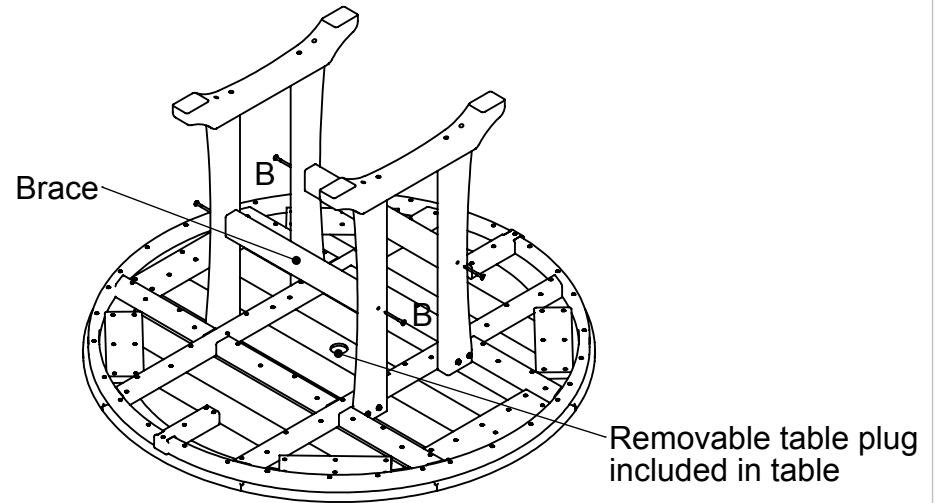

All Weather Furnishings

Model:

RT448

- (1) Table top
- (2) Leg Assemblies
- (2) Brace
- (1) Hardware pack

TOOLS NEEDED

- 4mm HEX KEY, ALLEN, T-HANDLE (INCLUDED)

- 3/8" Wrench (not included)

Step 1

Attach leg assemblies to table top using (8) 2-1/2" chair bolts.

Step 2

Attach braces to leg assemblies using (4) 2-1/2" screws.

Qty.	Description
8	A - 14 X 2.50 HEX WASHER T-A ALCHM
4	B - .273 X 2.50 SOCKET WAFER A