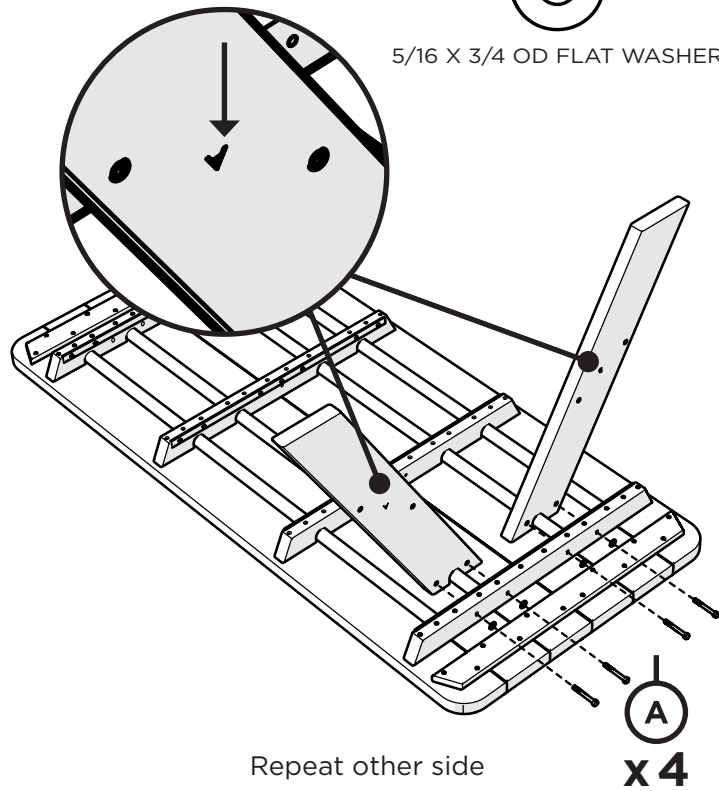

TOOLS

7/16" wrench
(not included)

1/2" wrench
(not included)

PARTS

A x 24

2.5" Bolt — H516-18X2.5

B x 4

3" Screw — HHL.25X3

O x 24

5/16 X 3/4 OD FLAT WASHER

O x 4

1/4 FLAT WASHER

Something missing?
Call (833) 665-6300

1

Letters face outward

O x 4

5/16 X 3/4 OD FLAT WASHER

Repeat other side

2

O x 4

5/16 X 3/4 OD FLAT WASHER

Repeat other side

3

O x 2