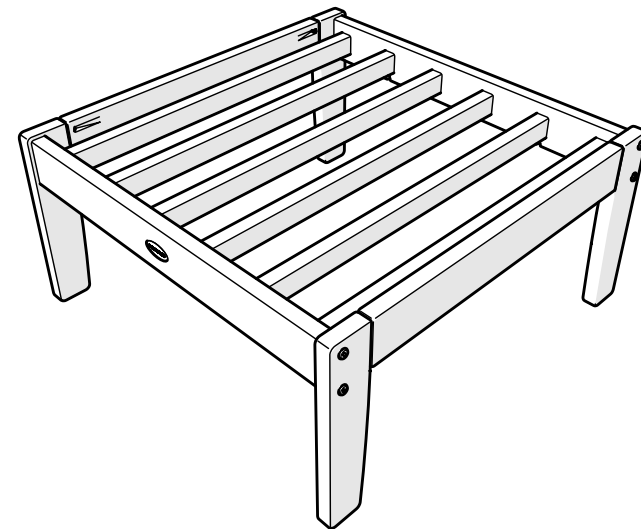

20-Year Warranty

Great news! Your POLYWOOD warranty is already activated, no need to send anything in. Located on the bottom of each item is a sticker with a serial number. **Please keep this number for your records.**

View our full warranty:
polywood.com/warranty

Cleaning Tips

For a Quick Clean:

Simply wipe down with soap and water.

For a Deep Clean:

Wipe on 1/3 bleach and 2/3 water solution with a clean cloth and let it sit on the lumber for a few minutes (this will not affect the color). Then, loosen any dirt and debris that may catch in surface grooves with a soft bristle brush; hose down to rinse.

For a High-Power Clean:

Use a pressure power washer (not exceeding 1,500 psi) to spray off dirt and debris. Apply a 1/3 bleach and 2/3 water solution and scrub with a soft bristle brush. Hose down to rinse.

POLYWOOD®

Assembly Instructions

4500X Braxton Deep Seating Ottoman

polywood.com

Thank You

Thank you for choosing POLYWOOD!
We hope your new furniture helps create a gathering place for you and your loved ones to enjoy for many years to come!

Join the POLYWOOD Community

Sign up at:
polywood.com/welcome

You'll be the first to hear about new product launches, giveaways, special offers, and more!

We're Always Here For You

If you have questions regarding assembly instructions, warranty claims, or missing parts, please visit our Help Center at
help.polywood.com

Watch & Learn

For assembly tips and videos visit:
polywood.com/assembly

Share Your Space

We love to see your furniture at home — share a photo or video and tag us for your chance to be featured!

#polywood

@POLYWOOD

pinterest.com/polywood

youtube.com/polywood

facebook.com/polywoodoutdoor

Join thousands of fans in our
Outdoor Living Community!

facebook.com/groups/polywoodoutdoorliving

Did You Know?

Our long-lasting furniture is made using plastics that could otherwise pollute oceans and overwhelm landfills — and it can also be recycled when the time comes. Better for the planet, better for all.

Learn more about our story:
genuinePOLYWOOD.com