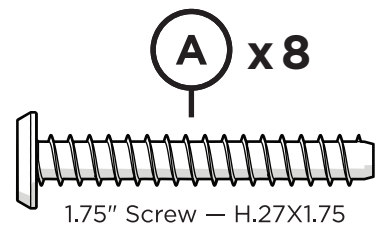

Learn more about our story:
genuinePOLYWOOD.com

TOOLS

4mm T-handle
hex key (included)

PARTS

1

2

Something missing?
Visit help.polywood.com

POLYWOOD®