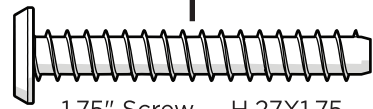

A x 4

1.75" Screw — H.27X1.75