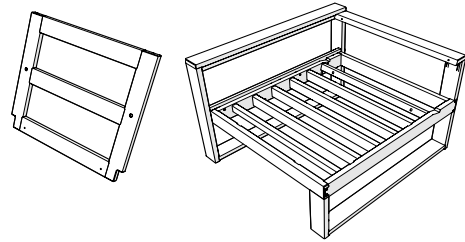

TOOLS

PARTS

4601C-LAF-RAF-X BACK

4601LAFX-RAF-X BASE

A x 4