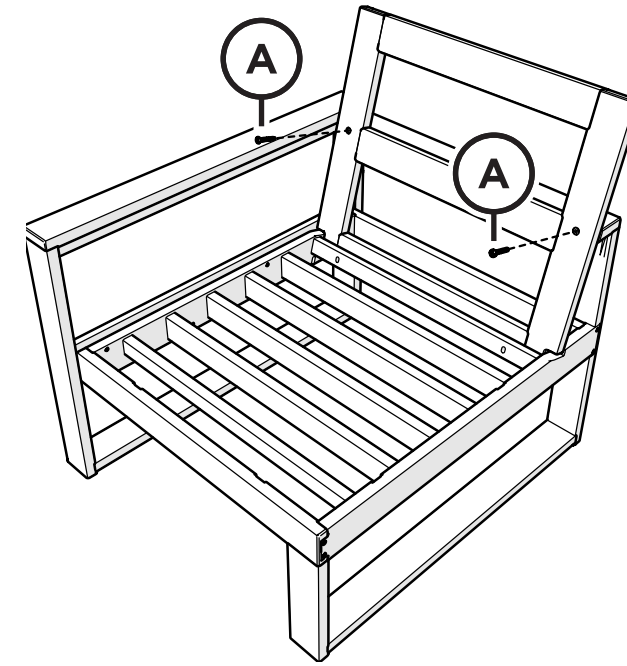

TOOLS

PARTS

A x 4

x 2

Something missing?
Call (833) 665-6300

1

2

3

Brackets can be used to connect furniture together

x 2