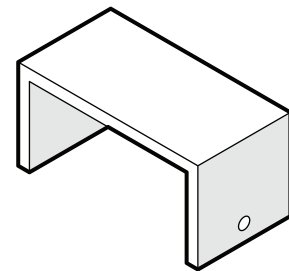

# PARTS

4601C-LAF-RAF-X BACK

4601LAFX-RAF-X BASE

**A** x 4

1.75" Screw — H.27X1.75

x 2

Bracket — P13275-XX

Something missing?  
Call (833) 665-6300