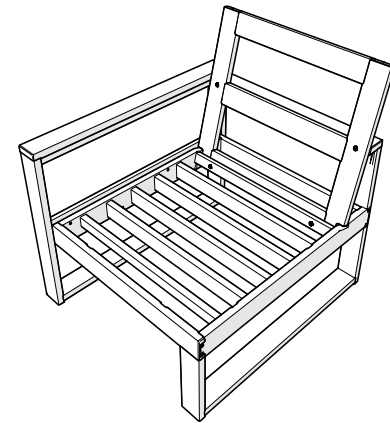

20-year warranty

Great news! Your POLYWOOD warranty is already activated, no need to send anything in. Located on the bottom of each item is a sticker with a serial number. Please keep this number for your records.

View our full warranty:
polywoodoutdoor.com/warranty

Having trouble?

If you have questions or concerns regarding assembly instructions or missing parts, please contact us at hello@polywoodoutdoor.com or (833) 665-6300

Cleaning tips

For a Quick Clean:

Simply wipe down with soap and water.

For a Deep Clean:

Wipe on 1/3 bleach and 2/3 water solution with a clean cloth and let it sit on the lumber for a few minutes (this will not affect the color). Then, loosen any dirt and debris that may catch in surface grooves with a soft bristle brush; hose down to rinse.

For a High-Power Clean:

Use a pressure power washer (not exceeding 1,500 psi) to spray off dirt and debris. Apply a 1/3 bleach and 2/3 water solution and scrub with a soft bristle brush. Hose down to rinse.

POLYWOOD

Assembly Instructions

4601LAFX

Modular Left Arm
Chair Frame