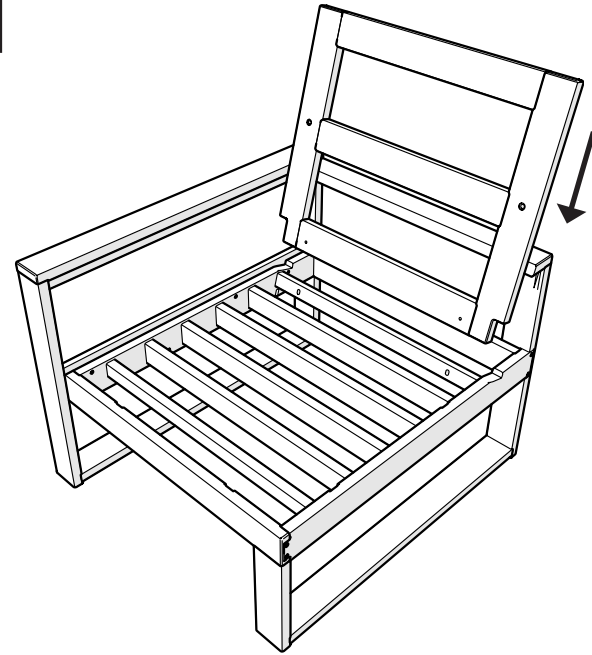

TOOLS

PARTS

A x 4

x 2

Something missing?
Call (833) 665-6300

1

Correct

2

3

Brackets can be used to connect furniture together

x 2