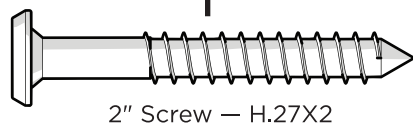

TOOLS

4mm T-handle
hex key (included)

PARTS

A x5

B x5

Bracket — P13275-XX

Something missing?
Call (833) 665-6300

1