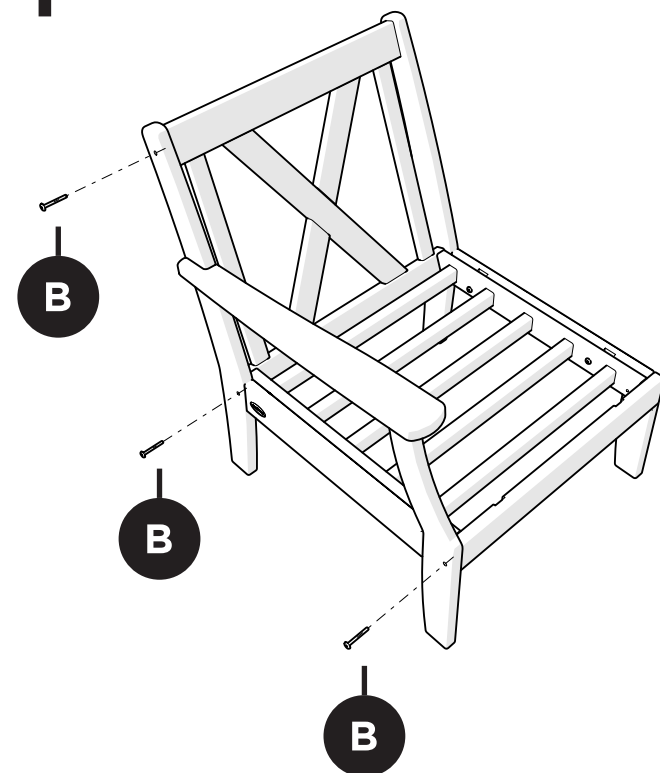

4

Brackets can be used
to connect furniture together.