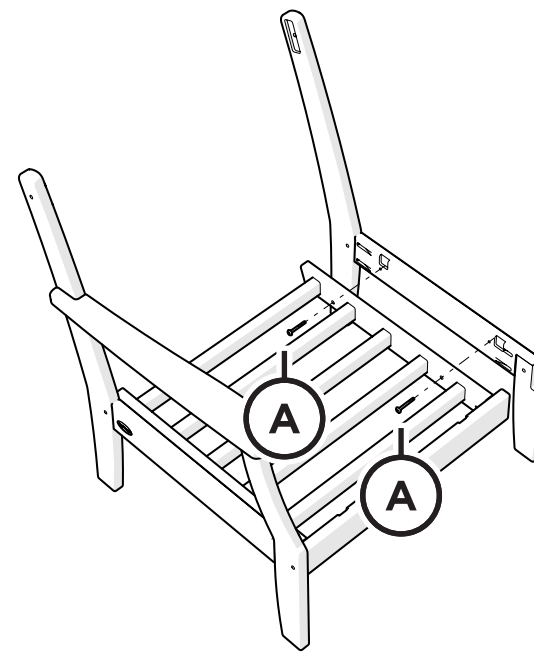

TOOLS

4mm T-handle
hex key (included)

PARTS

A x5

B x5

Bracket — P13275-XX

Something missing?
Call (833) 665-6300

1

2

3

4

Brackets can be used
to connect furniture together.

Bracket — P13275-XX

POLYWOOD