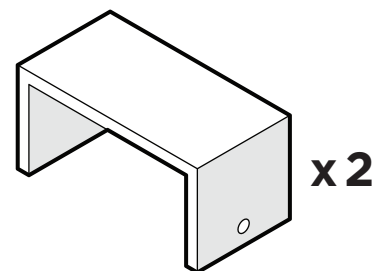

TOOLS

4mm T-handle
hex key (included)

PARTS

A x5

B x5

Bracket — P13275-XX

Something missing?
Call (833) 665-6300

1