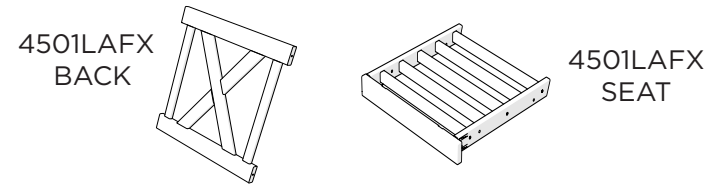

TOOLS

4mm T-handle
hex key (included)

PARTS

A x5

B x5