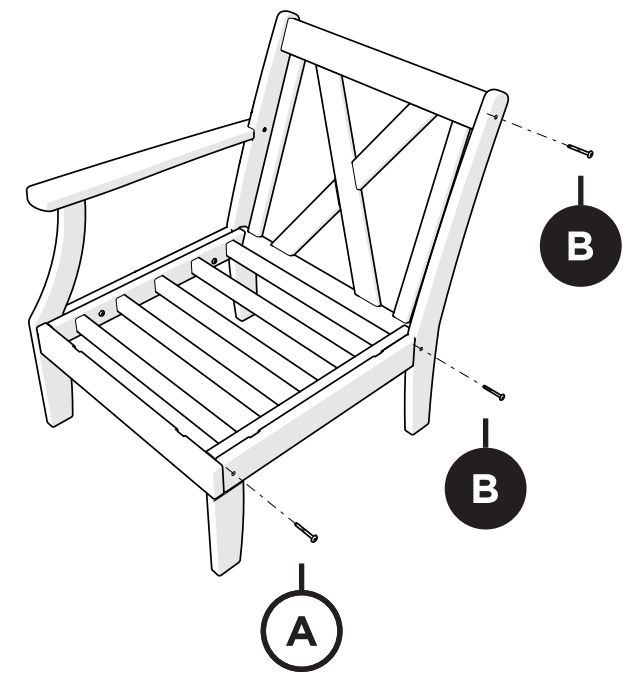

TOOLS

4mm T-handle
hex key (included)

PARTS

A x5

B x5

Bracket — P13275-XX

Something missing?
Call (833) 665-6300

1

2

3

4

Brackets can be used
to connect furniture together.

Bracket — P13275-XX

POLYWOOD