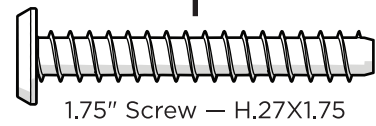

TOOLS

4mm T-handle
hex key (included)

PARTS

A x5

B x5

Bracket — P13275-XX

Something missing?
Call (833) 665-6300

1