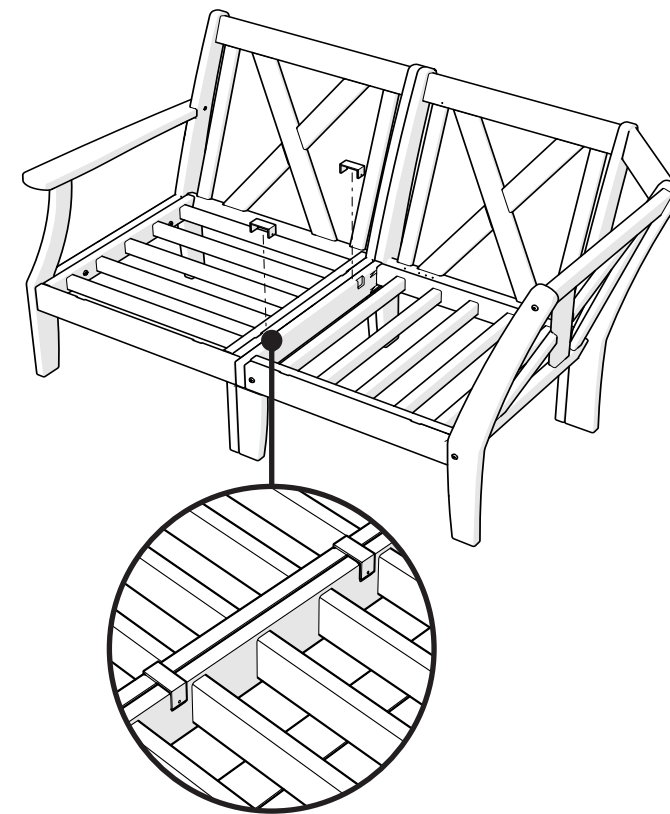

4

Brackets can be used
to connect furniture together.