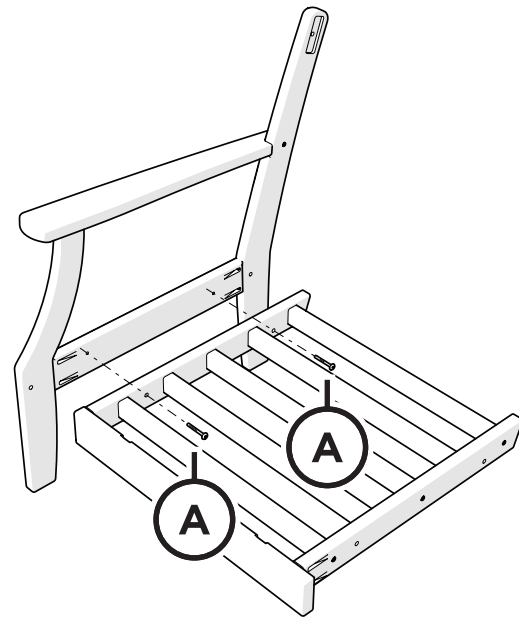

TOOLS

4mm T-handle
hex key (included)

PARTS

A x5

B x5

Bracket — P13275-XX

Something missing?
Call (833) 665-6300

1

2

3

4

Brackets can be used
to connect furniture together.

Bracket — P13275-XX

POLYWOOD