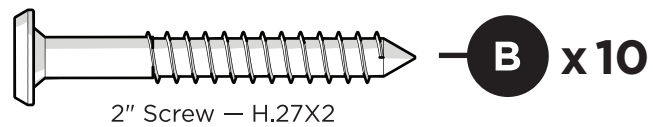

TOOLS

4mm T-handle
hex key (included)

PARTS

A x 3

B x 10

Bracket — P13275-XX

Something missing?
Call (833) 665-6300

1