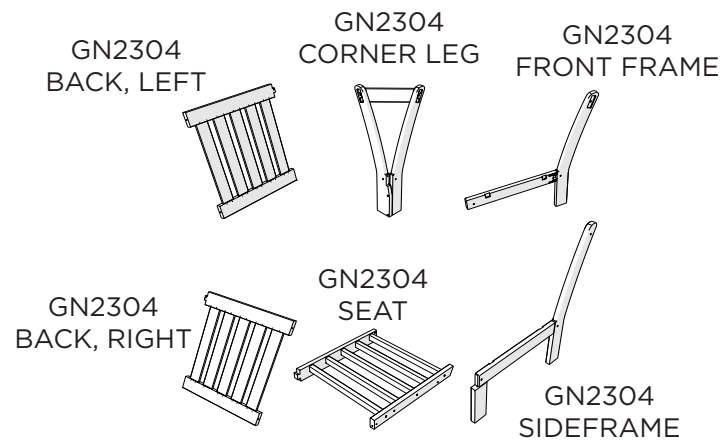

TOOLS

4mm T-handle
hex key (included)

PARTS

A x 3

B x 10