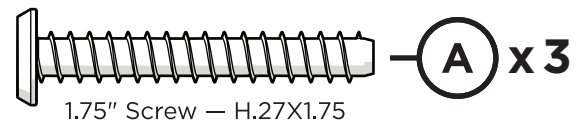

TOOLS

4mm T-handle
hex key (included)

PARTS

A x 3