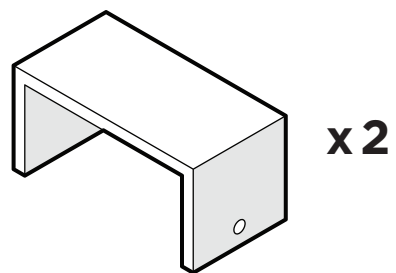

TOOLS

4mm T-handle
hex key (included)

PARTS

A x 3

B x 10

Bracket — P13275-XX

Something missing?
Call (833) 665-6300

1