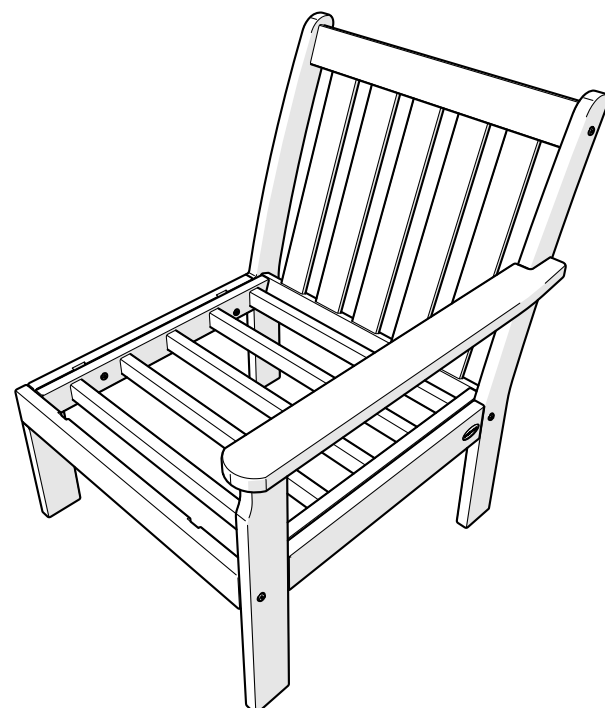

20-year warranty

Great news! Your POLYWOOD warranty is already activated, no need to send anything in. Located on the bottom of each item is a sticker with a serial number. Please keep this number for your records.

View our full warranty:
polywoodoutdoor.com/warranty

Having trouble?

If you have questions or concerns regarding assembly instructions or missing parts, please contact us at hello@polywoodoutdoor.com or (833) 665-6300

Cleaning tips

For a Quick Clean:

Simply wipe down with soap and water.

For a Deep Clean:

Wipe on 1/3 bleach and 2/3 water solution with a clean cloth and let it sit on the lumber for a few minutes (this will not affect the color). Then, loosen any dirt and debris that may catch in surface grooves with a soft bristle brush; hose down to rinse.

For a High-Power Clean:

Use a pressure power washer (not exceeding 1,500 psi) to spray off dirt and debris. Apply a 1/3 bleach and 2/3 water solution and scrub with a soft bristle brush. Hose down to rinse.

POLYWOOD

Assembly Instructions

GN2301RAFX Vineyard Modular Right Arm Chair

Thank You

Thank you for choosing POLYWOOD! We hope our furniture helps create a gathering place for you and your loved ones to enjoy for many years to come!

Join the POLYWOOD Owner's Community

Sign up at:

polywoodoutdoor.com/welcome

As a POLYWOOD Owner, you'll be among the first to access exclusive information about new product launches, special promotions, and giveaways.

Reach Out

Questions? Please contact us:
hello@polywoodoutdoor.com
(833) 665-6300

Watch & Learn

For assembly tips and videos visit:
polywoodoutdoor.com/assembly

Share your space

We love to see where our furniture ends up — snap a pic and tag it on Instagram or Facebook for your chance to be featured on our social channels!

#polywood #rethinkoutdoor

facebook.com/polywoodoutdoor

@POLYWOOD

pinterest.com/polywood

youtube.com/polywood

Did you know?

On average, POLYWOOD recycles 400,000 milk jugs a day!

Learn more about our story:
genuinePOLYWOOD.com