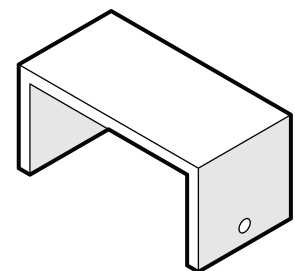

x 2

Bracket — P13275-XX

Something missing?
Call (833) 665-6300

1