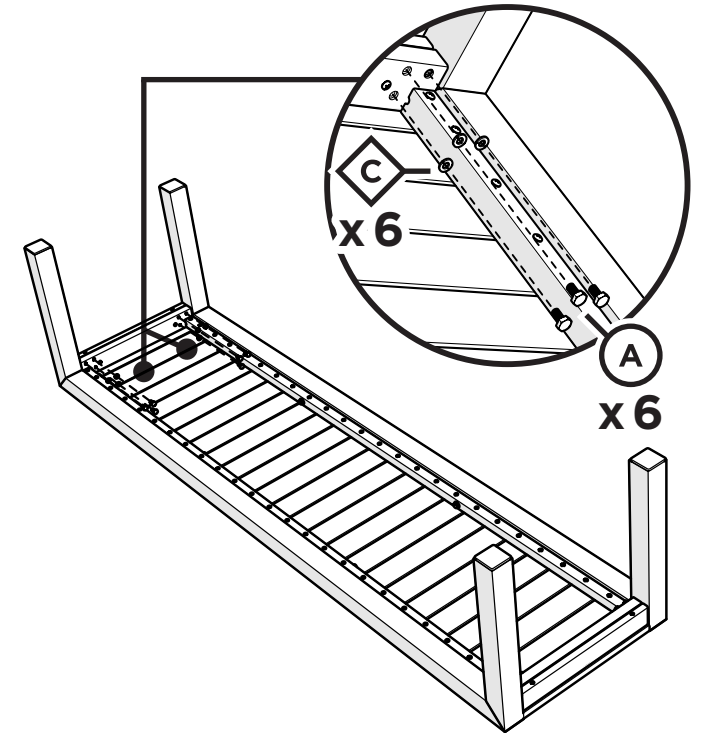

TOOLS

7/16" wrench
(not included)

PARTS

A x 12

.5" Bolt— HHC.25-20X.5

B x 4

1.75" Bolt — HHC.25-20X1.75

C x 16

Spring Lock Washer
HW.25SL

D x 4

Washer

Something missing?
Call (833) 665-6300

1

2

3

4

5

POLYWOOD