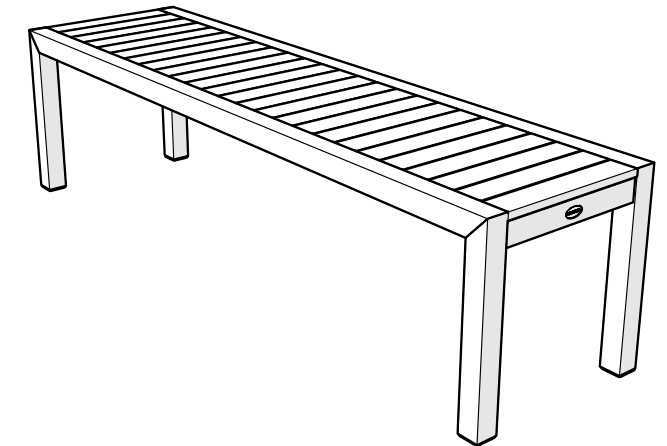

TOOLS

7/16" wrench
(not included)

PARTS

A x 12

.5" Bolt— HHC.25-20X.5

B x 4

1.75" Bolt — HHC.25-20X1.75

C x 16

Spring Lock Washer
HW.25SL

D x 4

Washer

Something missing?
Call (833) 665-6300

1

2

3

4

5

POLYWOOD