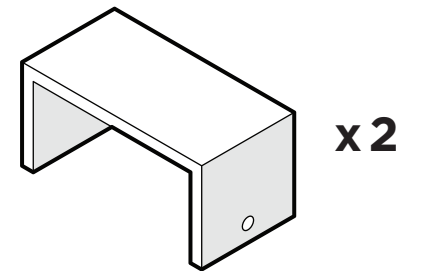

x2

Bracket — P13275-XX

POLYWOOD