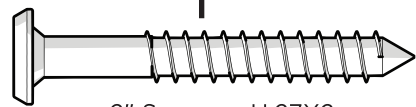

TOOLS

4mm T-handle hex key (included)

PARTS

A x6

1.75" Screw — H.27X1.75

B x4

2" Screw — H.27X2

x2