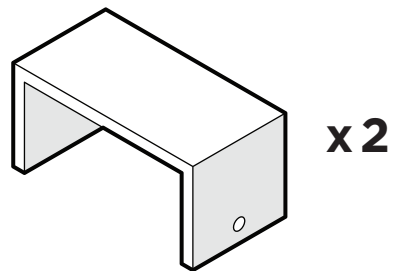

TOOLS

4mm T-handle hex key (included)

PARTS

A x6

1.75" Screw — H.27X1.75

B x4

2" Screw — H.27X2

x2