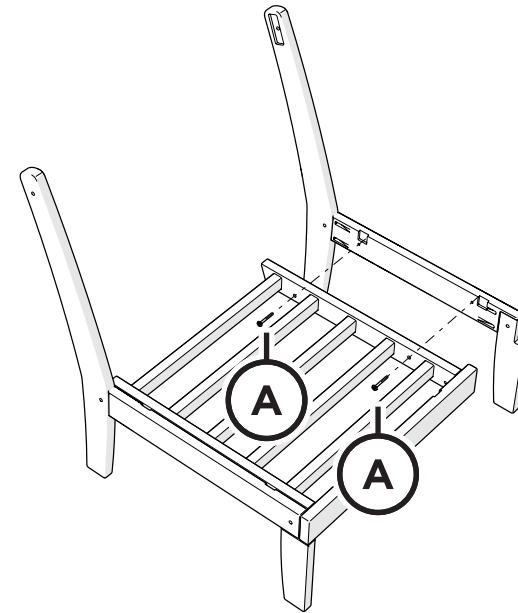

TOOLS

PARTS

A x6

B x4

x2

Something missing?
Call (833) 665-6300

1

2

3

4

Brackets can be used
to connect furniture together.

x2

POLYWOOD