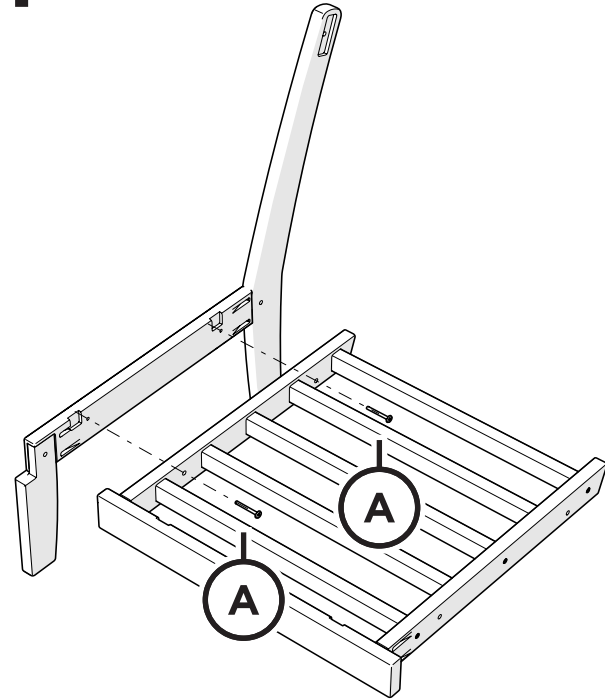

TOOLS

PARTS

A x6

B x4

x2

Something missing?
Call (833) 665-6300

1

2

3

4

Brackets can be used
to connect furniture together.

x2

POLYWOOD